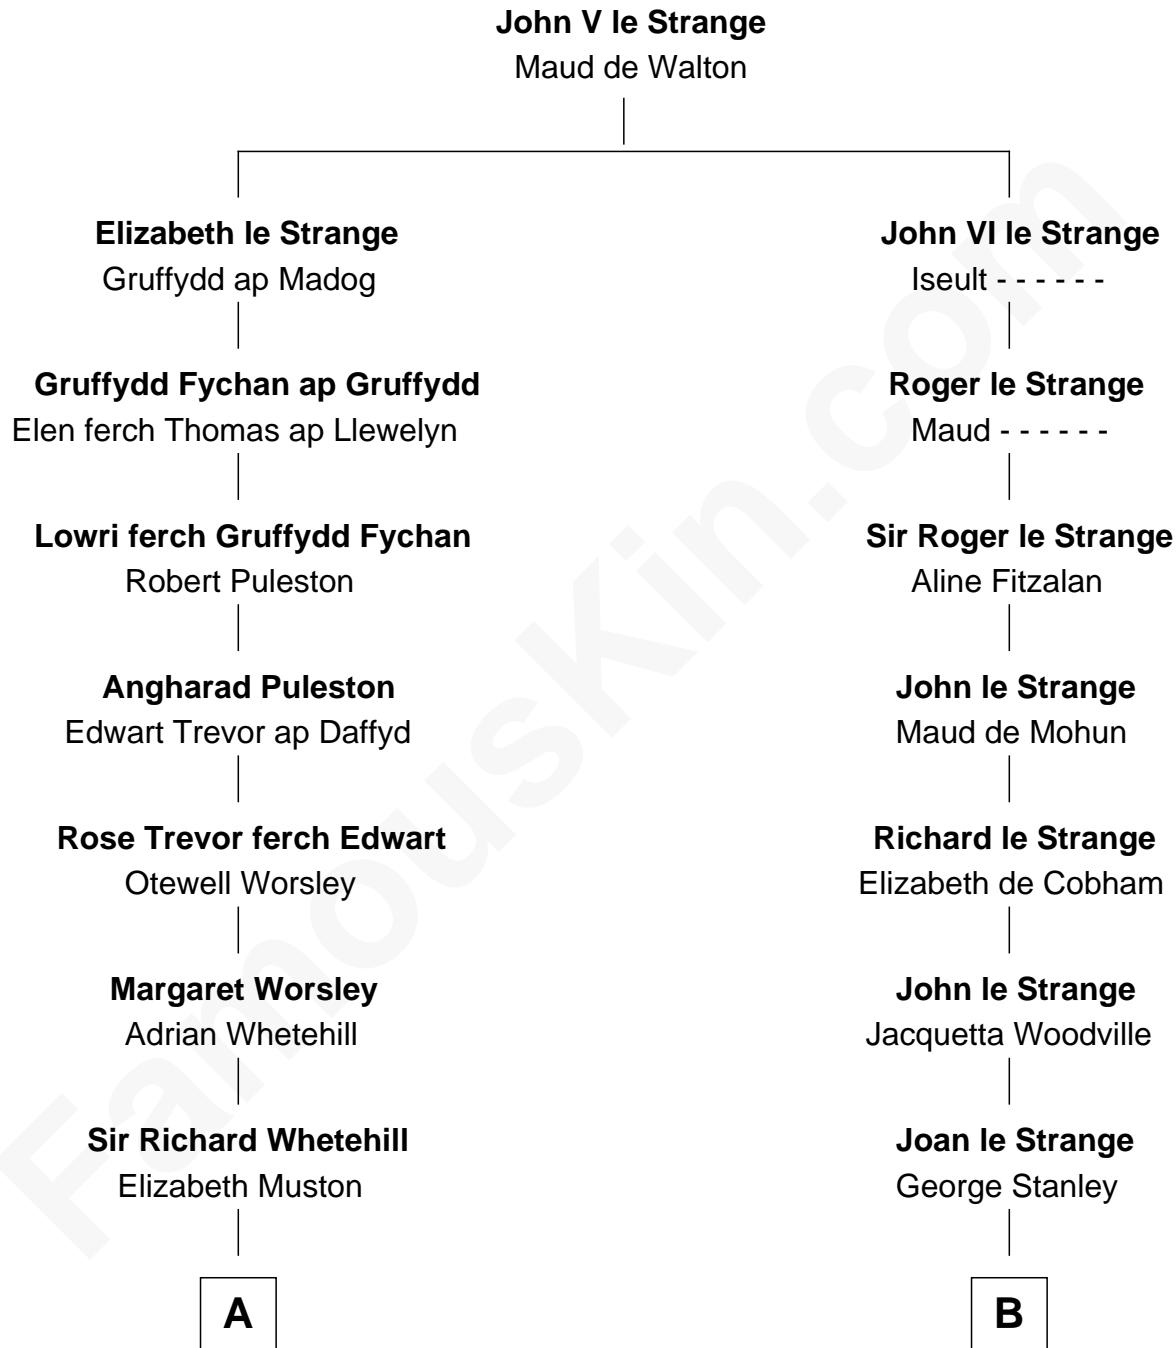

FamousKin.com
Relationship Chart of
Calvin Coolidge
30th U.S. President

19th cousin 2 times removed of
Sir Winston Churchill
Prime Minister of the United Kingdom

C

Sarah Almeda Brewer
Calvin Galusha Coolidge

Col. John Calvin Coolidge
Victoria Josephine Moor

Calvin Coolidge
30th U.S. President

D

George Spencer
Susan Stewart

Sir George Spencer-Churchill
Jane Stewart

Sir John Winston Spencer-Churchill
Frances Anne Emily Vane