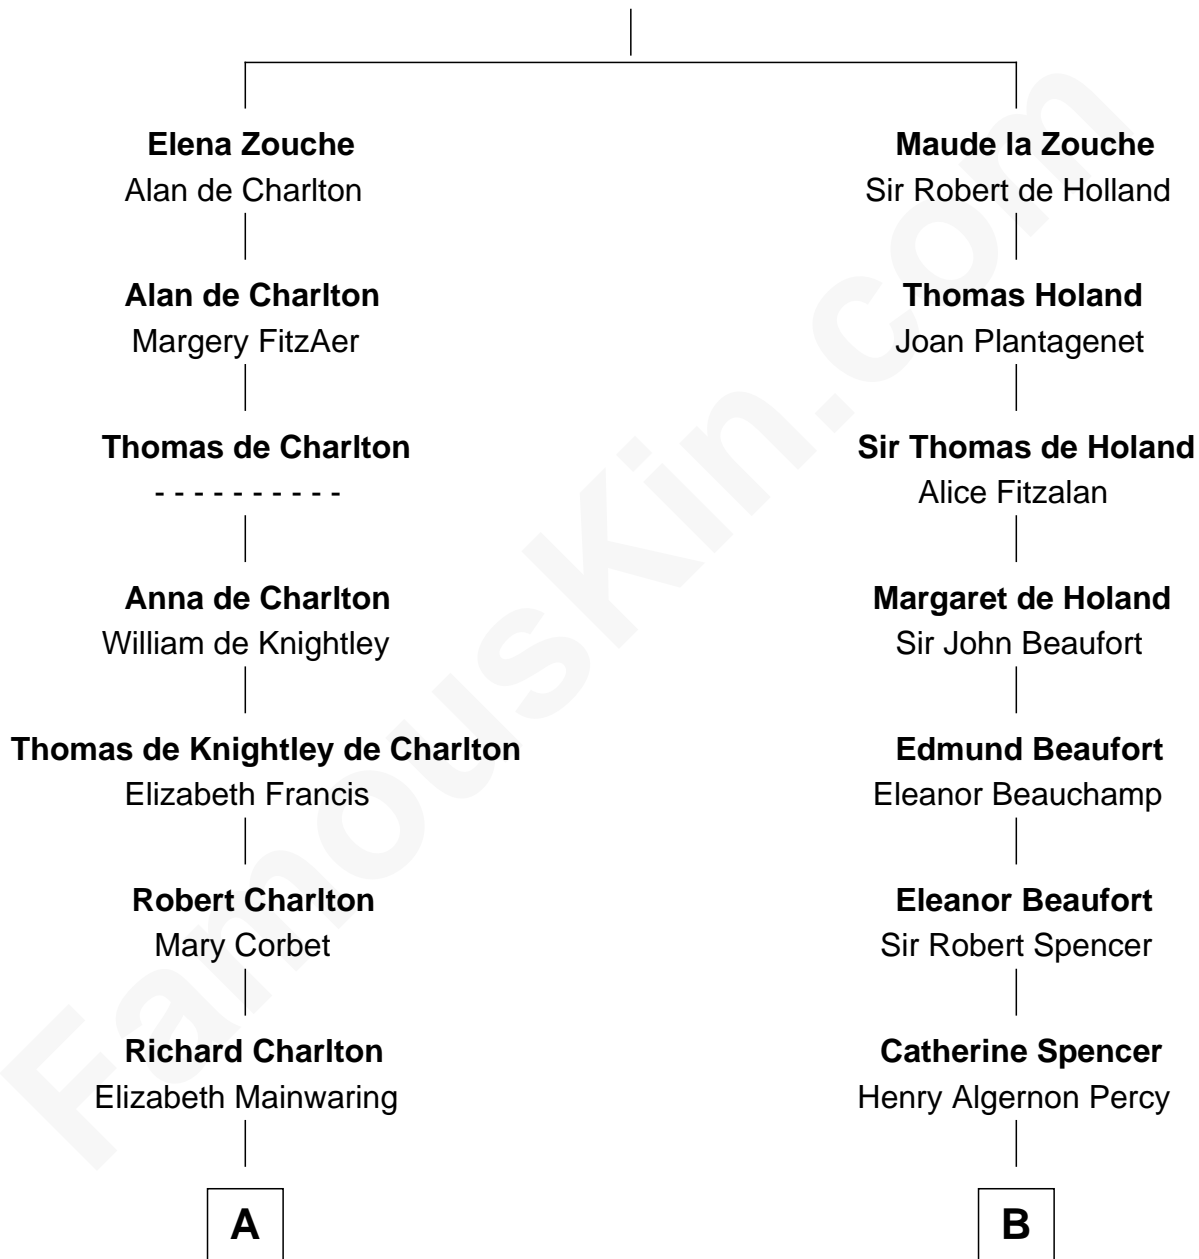

# FamousKin.com Relationship Chart of

**Calvin Coolidge**

*30th U.S. President*

20th cousin of

**Sir Winston Churchill**

*Prime Minister of the United Kingdom*

**Sir Alan la Zouche**

Eleanor de Segrave

**C**

**Mary Davis**  
John Dunlap Moor

**Hiram Dunlap Moor**  
Abigail Pinney Franklin

**Victoria Josephine Moor**  
Col. John Calvin Coolidge

**Calvin Coolidge**  
*30th U.S. President*

**D**

**Sir George Spencer-Churchill**  
Jane Stewart

**Sir John Winston Spencer-Churchill**  
Frances Anne Emily Vane

**Randolph Henry Spencer-Churchill**  
Jeanette Jerome

**Sir Winston Churchill**  
*Prime Minister of the United Kingdom*