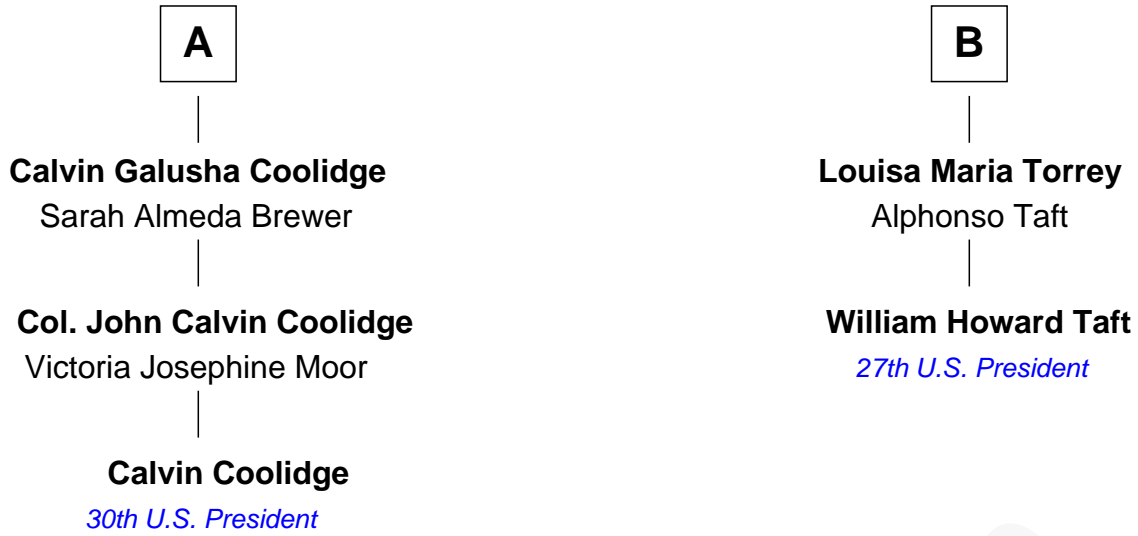

FamousKin.com Relationship Chart of

Calvin Coolidge

30th U.S. President

8th cousin 1 time removed of

William Howard Taft

27th U.S. President

Samuel Morse
Elizabeth Jasper

Joseph Morse
Hannah Phillips

Elizabeth Morse
Robert Daniel

Sarah Morse
Nathaniel Lawrence

Joseph Daniel
Mary Fairbanks

Nathaniel Lawrence
Anna Fiske

Eleazer Daniel
Mary Holbrook

Jonathan Lawrence
Joanna Phillips

David Daniel
Huldah Taft

Hannah Lawrence
James Priest

Chloe Daniel
Seth Davenport

Hannah Priest
John Coolidge

Anna Davenport
William Torrey

Calvin Coolidge
Sarah Thompson

Samuel Davenport Torrey
Susan Holman Waters

A

B

FamousKin.com