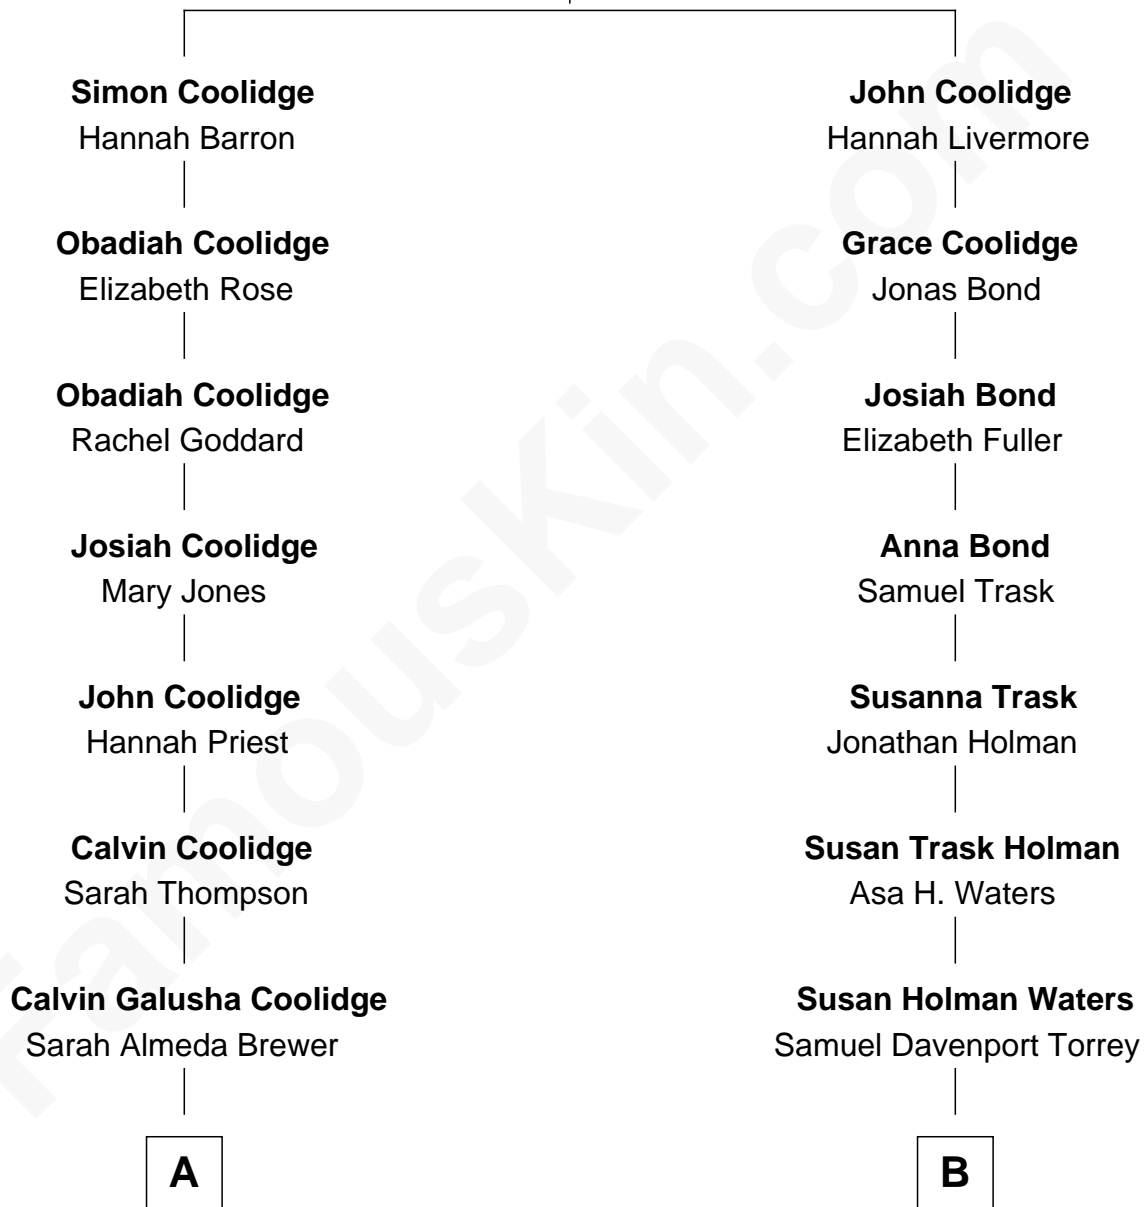

FamousKin.com Relationship Chart of

Calvin Coolidge
30th U.S. President

8th cousin of

William Howard Taft
27th U.S. President

John Coolidge
Mary Ravens

A

Col. John Calvin Coolidge

Victoria Josephine Moor

Calvin Coolidge

30th U.S. President

B

Louisa Maria Torrey

Alphonso Taft

William Howard Taft

27th U.S. President

FamousKin.com