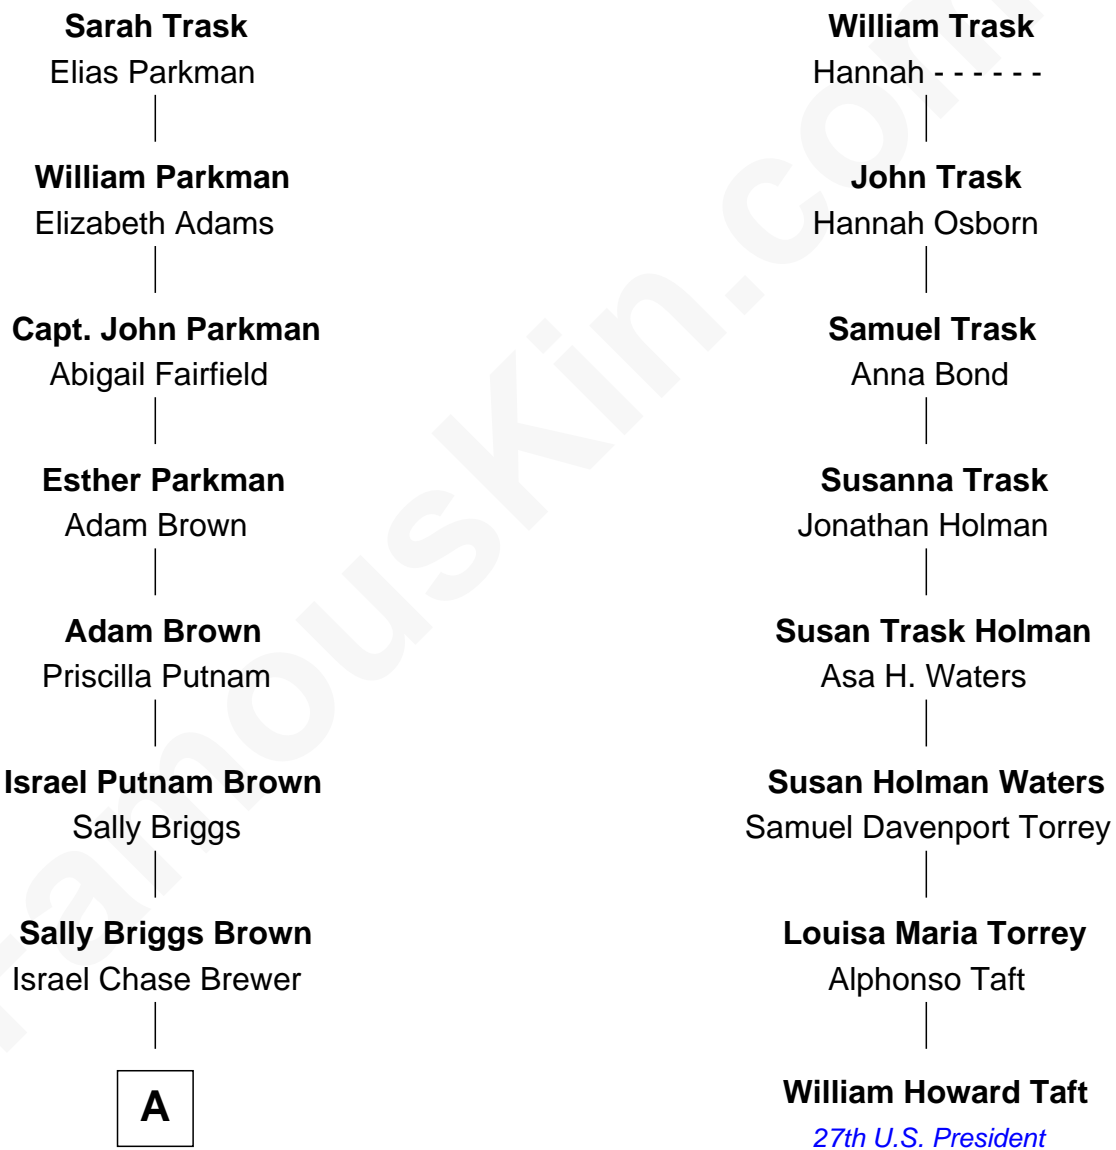

FamousKin.com Relationship Chart of

Calvin Coolidge

30th U.S. President

7th cousin 2 times removed of

William Howard Taft

27th U.S. President

William Trask

Sarah - - - - -

A

—
Sarah Almeda Brewer
Calvin Galusha Coolidge

—
Col. John Calvin Coolidge
Victoria Josephine Moor

—
Calvin Coolidge
30th U.S. President

FamousKin.com