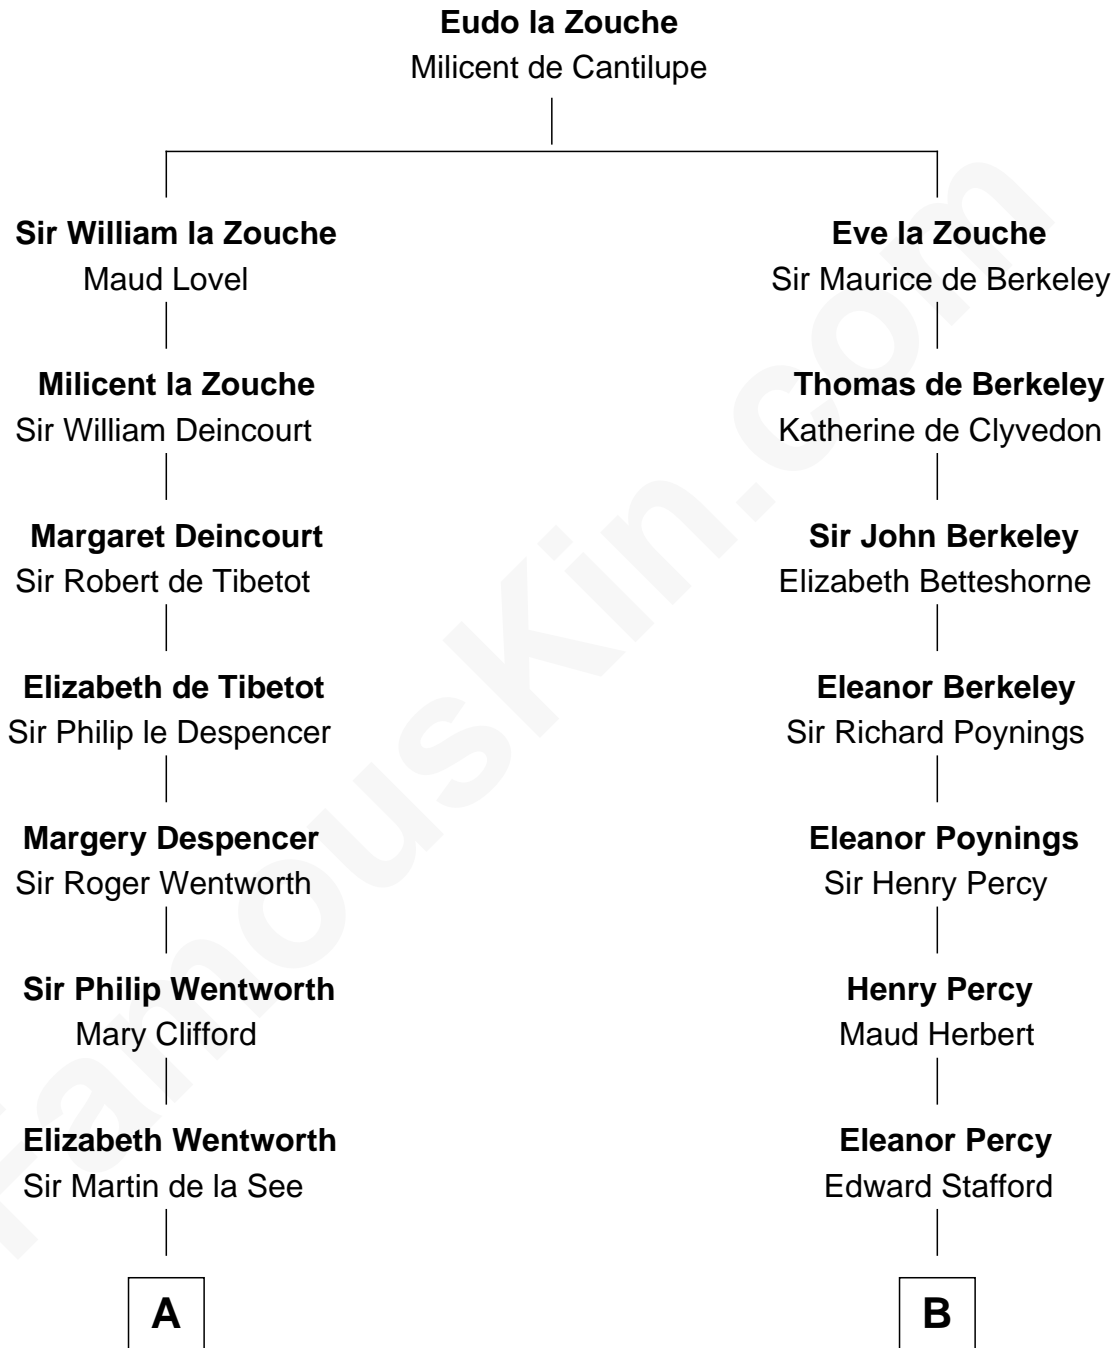

**FamousKin.com**  
**Relationship Chart of**  
**Calvin Coolidge**  
*30th U.S. President*

18th cousin 3 times removed of

**Francis Scott Key**  
*Author of "The Star Spangled Banner"*

**C**

**Israel Putnam Brown**

Sally Briggs

**Sally Briggs Brown**

Israel Chase Brewer

**Sarah Almeda Brewer**

Calvin Galusha Coolidge

**Col. John Calvin Coolidge**

Victoria Josephine Moor

**Calvin Coolidge**

*30th U.S. President*

**D**

**John Ross Key**

Anne Phebe Penn Dagworthy Charlton

**Francis Scott Key**

*Author of "The Star Spangled Banner"*

FamousKin.com