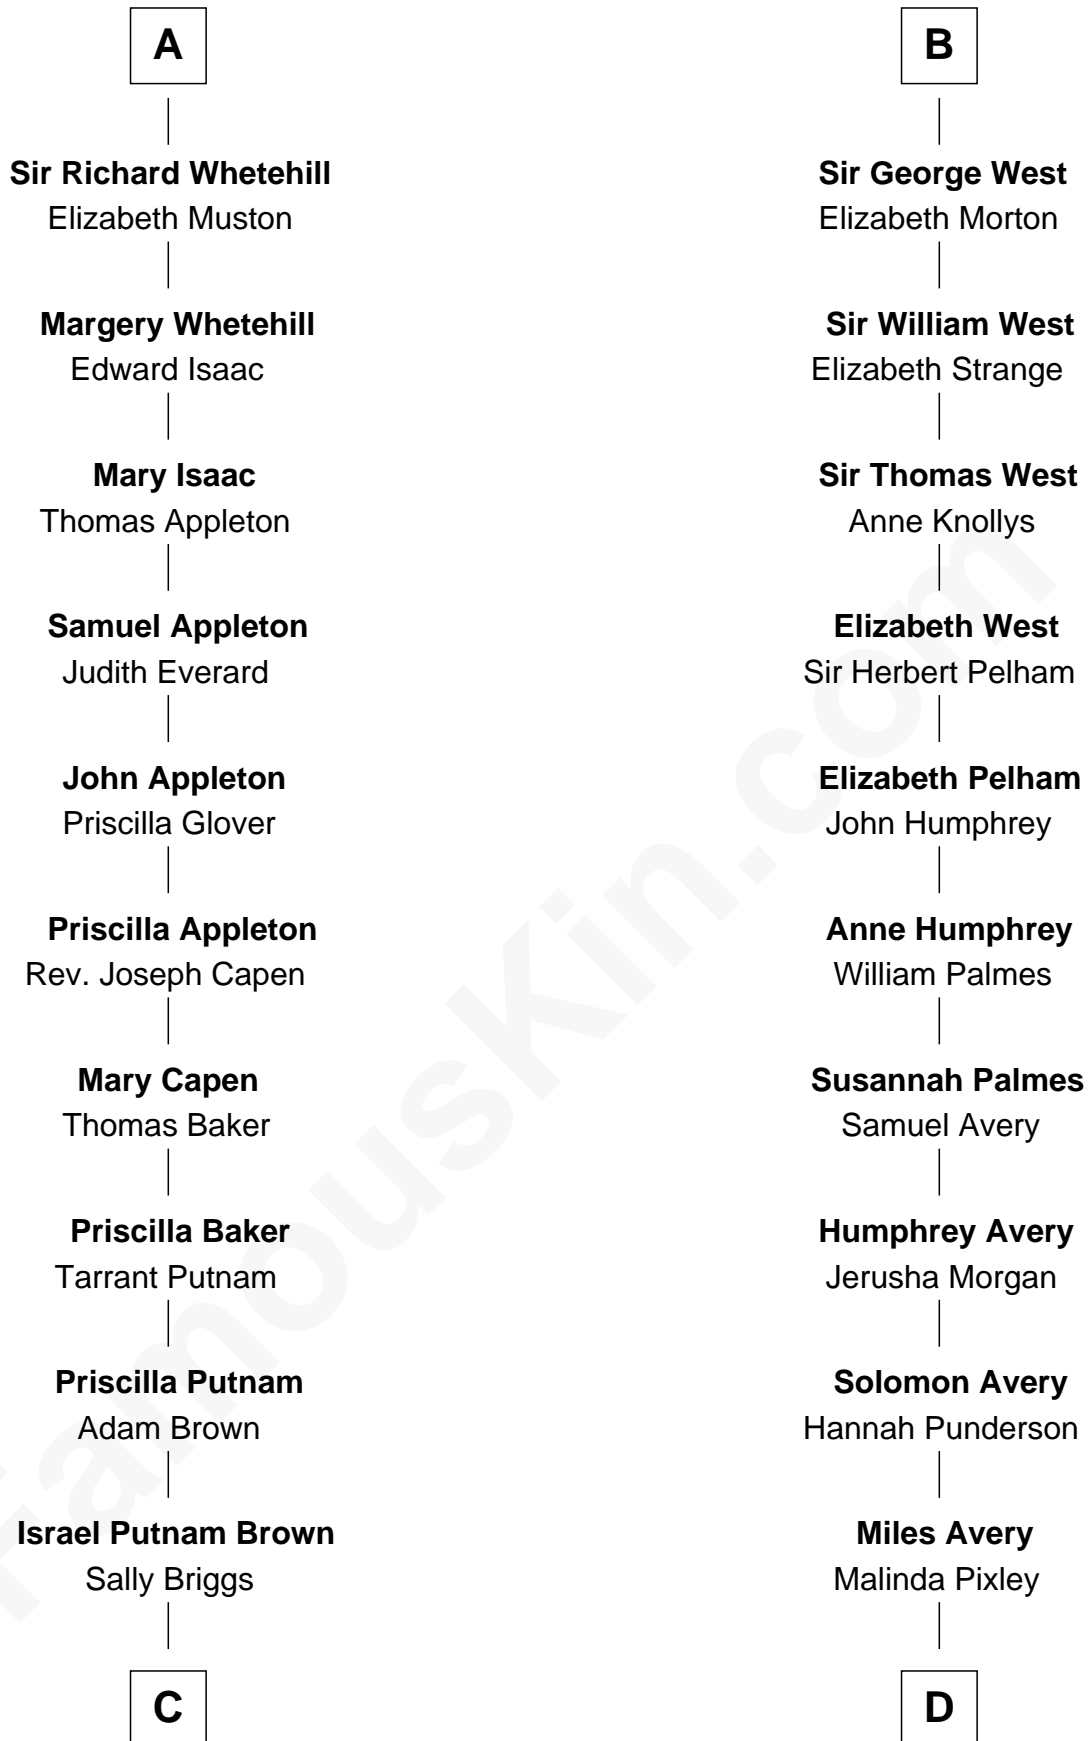

# FamousKin.com Relationship Chart of

**Calvin Coolidge**

*30th U.S. President*

19th cousin 1 time removed of

**John D. Rockefeller**

*Founder of the Standard Oil Company*

**C**

**Sally Briggs Brown**  
Israel Chase Brewer

**Sarah Almeda Brewer**  
Calvin Galusha Coolidge

**Col. John Calvin Coolidge**  
Victoria Josephine Moor

**Calvin Coolidge**  
*30th U.S. President*

**D**

**Lucy Avery**  
Godfrey Lewis Rockefeller

**William Avery Rockefeller**  
Eliza Davison