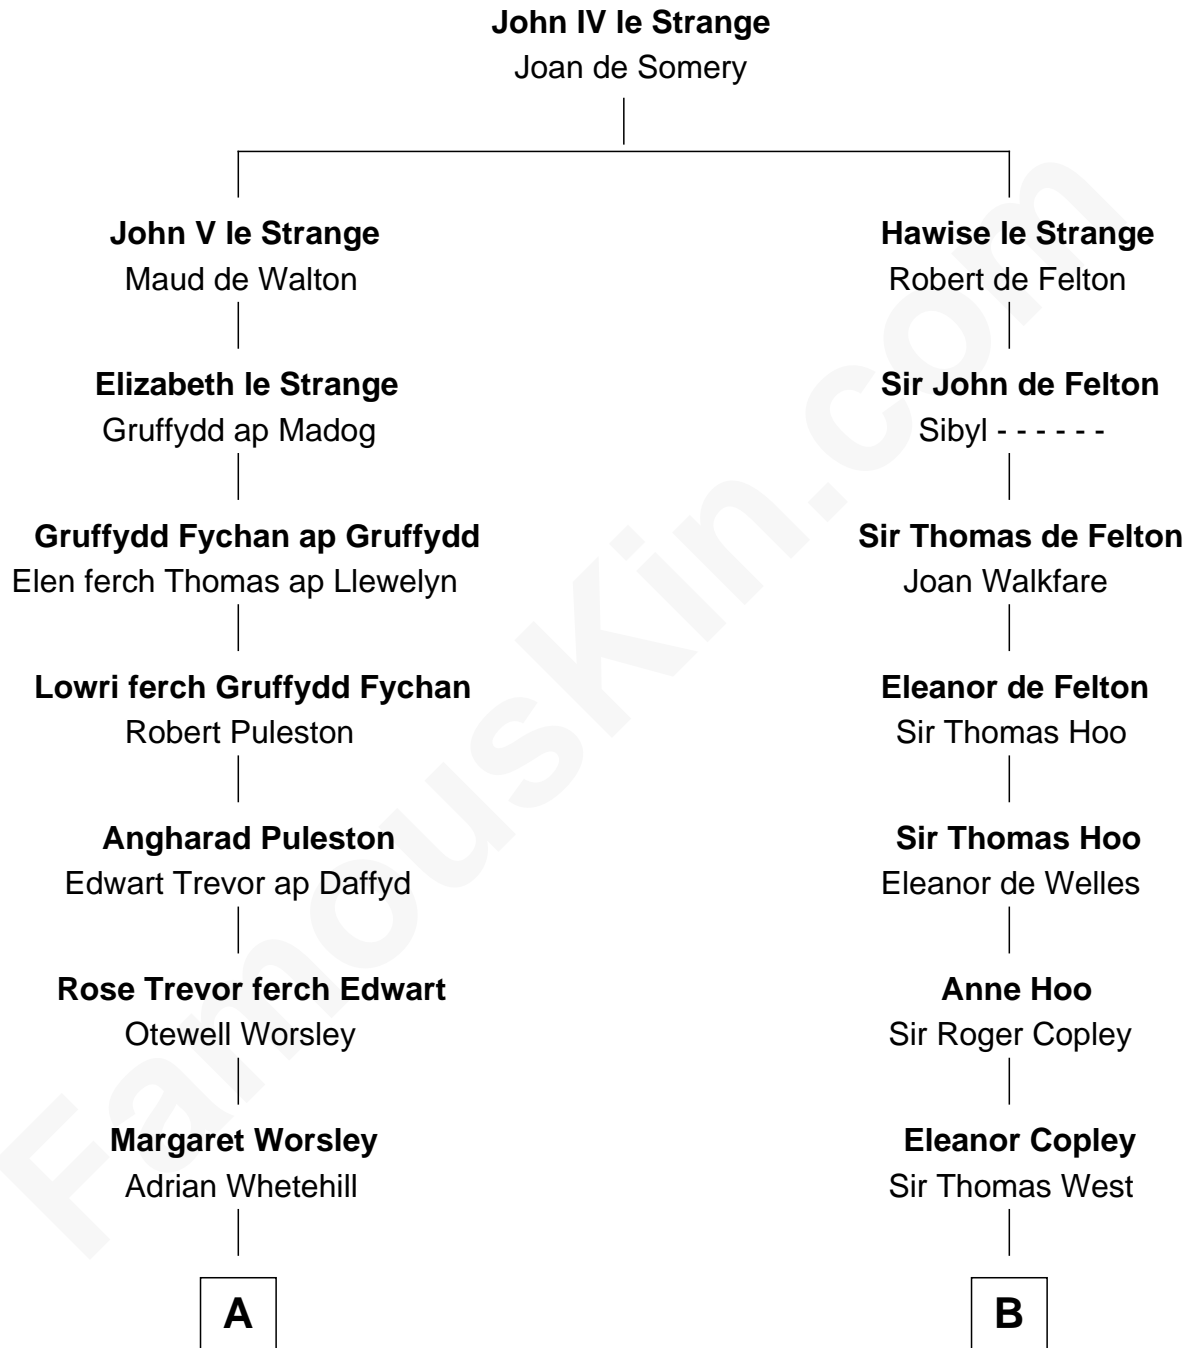

# FamousKin.com Relationship Chart of

**Calvin Coolidge**

*30th U.S. President*

19th cousin 1 time removed of

**John D. Rockefeller**

*Founder of the Standard Oil Company*

**C**

**Sally Briggs Brown**  
Israel Chase Brewer

**Sarah Almeda Brewer**  
Calvin Galusha Coolidge

**Col. John Calvin Coolidge**  
Victoria Josephine Moor

**Calvin Coolidge**  
*30th U.S. President*

**D**

**Lucy Avery**  
Godfrey Lewis Rockefeller

**William Avery Rockefeller**  
Eliza Davison