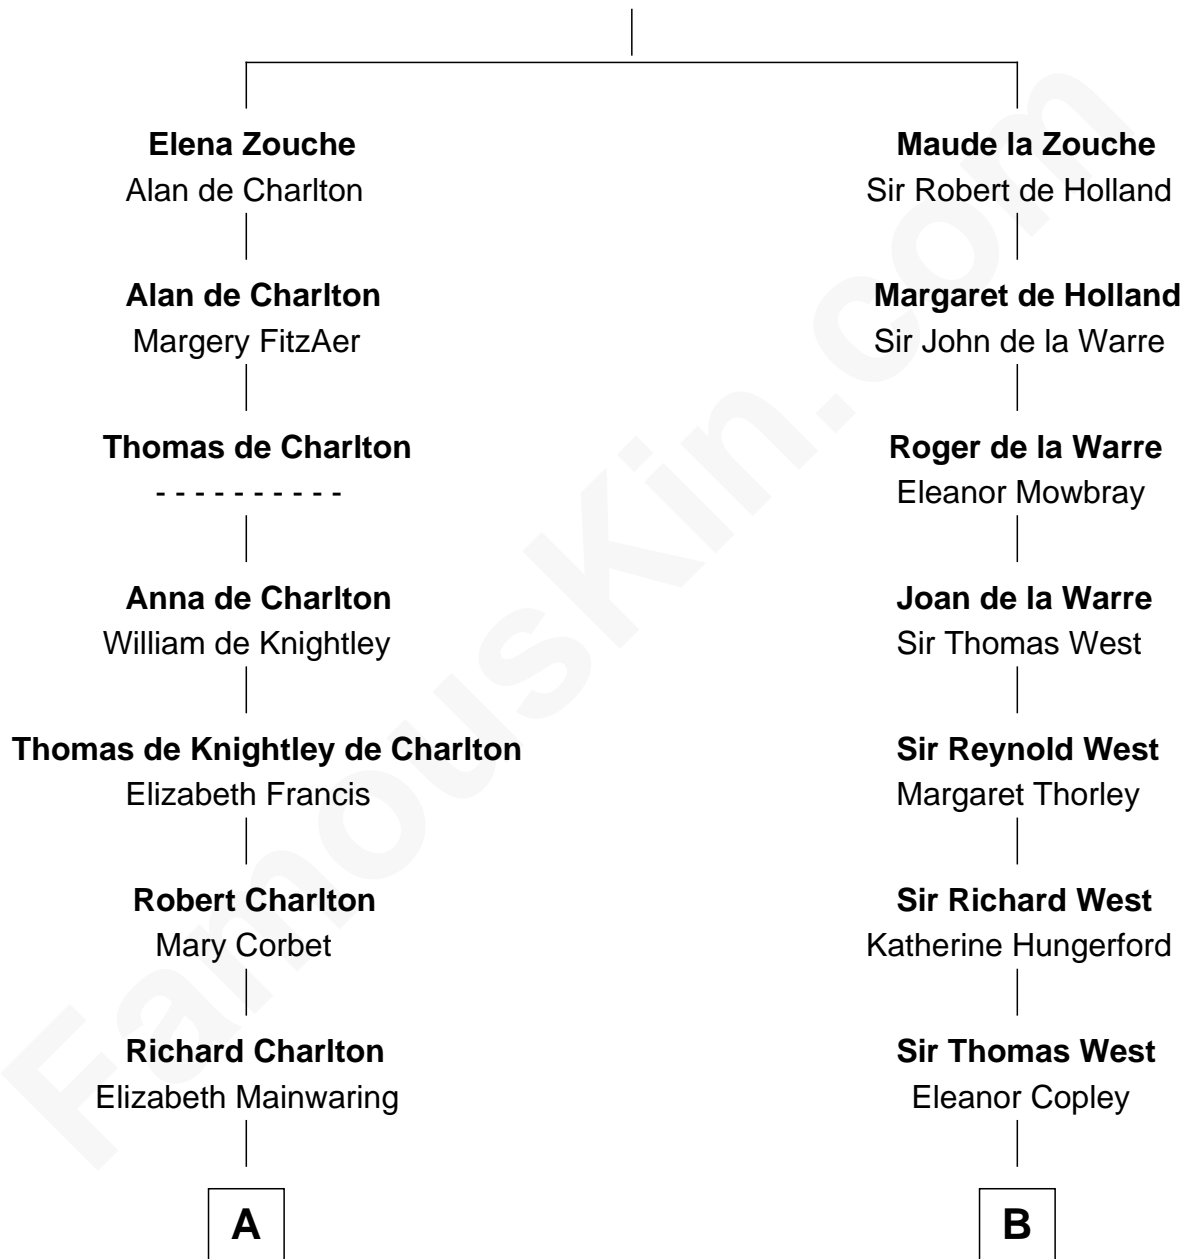

# FamousKin.com Relationship Chart of

**Calvin Coolidge**

*30th U.S. President*

20th cousin 1 time removed of

**Nelson Rockefeller**

*41st U.S. Vice-President*

**Sir Alan la Zouche**

Eleanor de Segrave

**C**

**Mary Davis**  
John Dunlap Moor

**Hiram Dunlap Moor**  
Abigail Pinney Franklin

**Victoria Josephine Moor**  
Col. John Calvin Coolidge

**Calvin Coolidge**  
*30th U.S. President*

**D**

**Lucy Avery**  
Godfrey Lewis Rockefeller

**William Avery Rockefeller**  
Eliza Davison

**John Davison Rockefeller**  
Laura Celestia Spelman

**John Davison Rockefeller**  
Abby Greene Aldrich

**Nelson Rockefeller**  
*41st U.S. Vice-President*