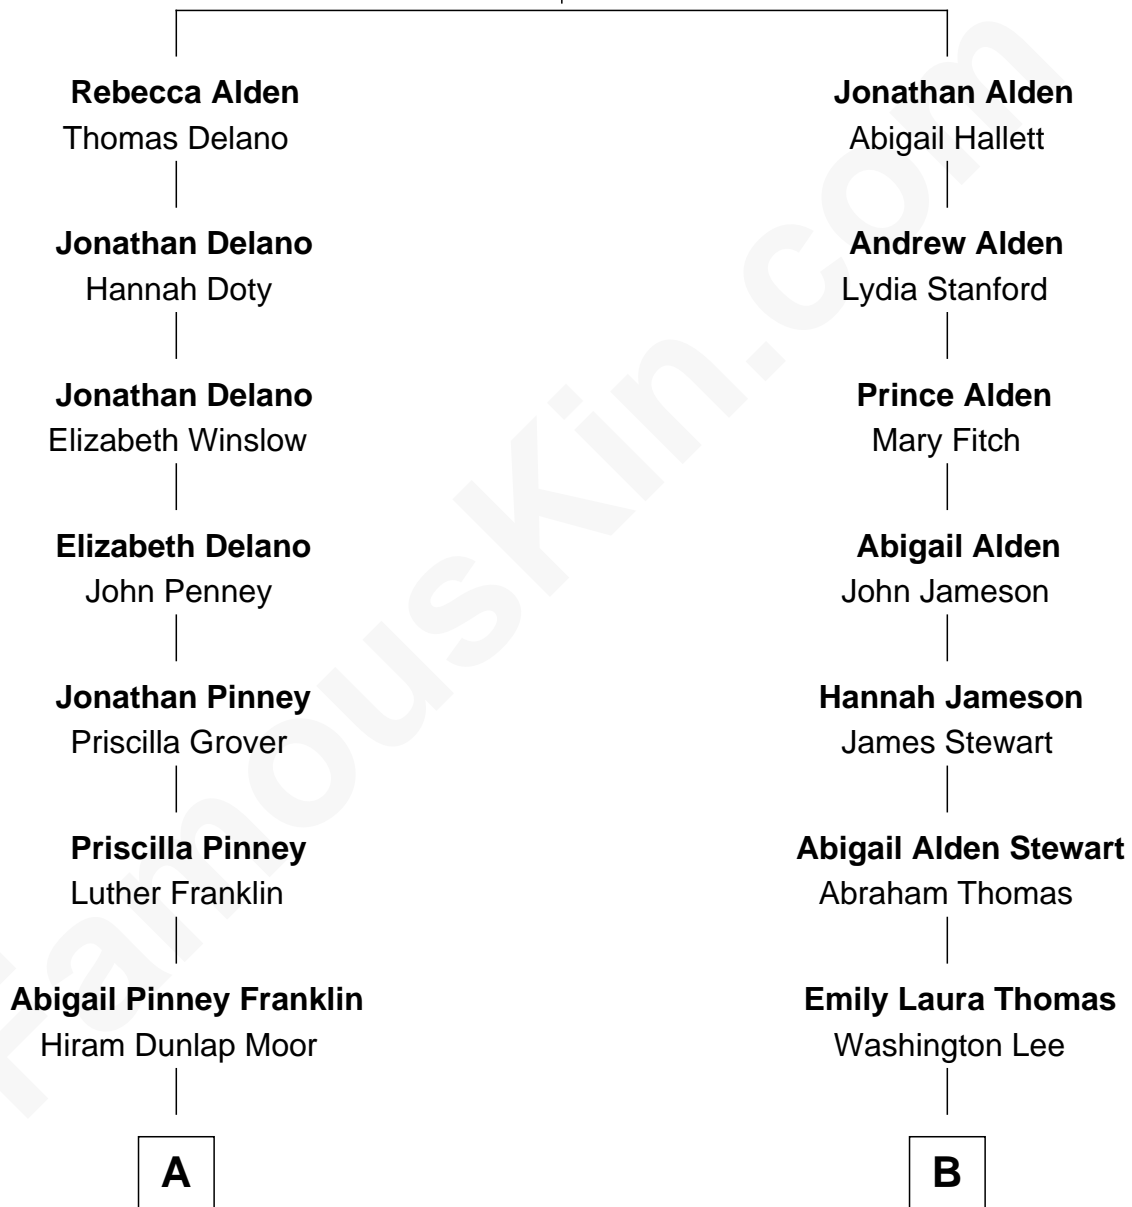

FamousKin.com Relationship Chart of

Calvin Coolidge

30th U.S. President

8th cousin of

Emily Post

American Author on Etiquette

John Alden
Priscilla Mullins

A

Victoria Josephine Moor
Col. John Calvin Coolidge

Calvin Coolidge
30th U.S. President

B

Mary Josephine Lee
Bruce Price

Emily Post
American Author on Etiquette

FamousKin.com