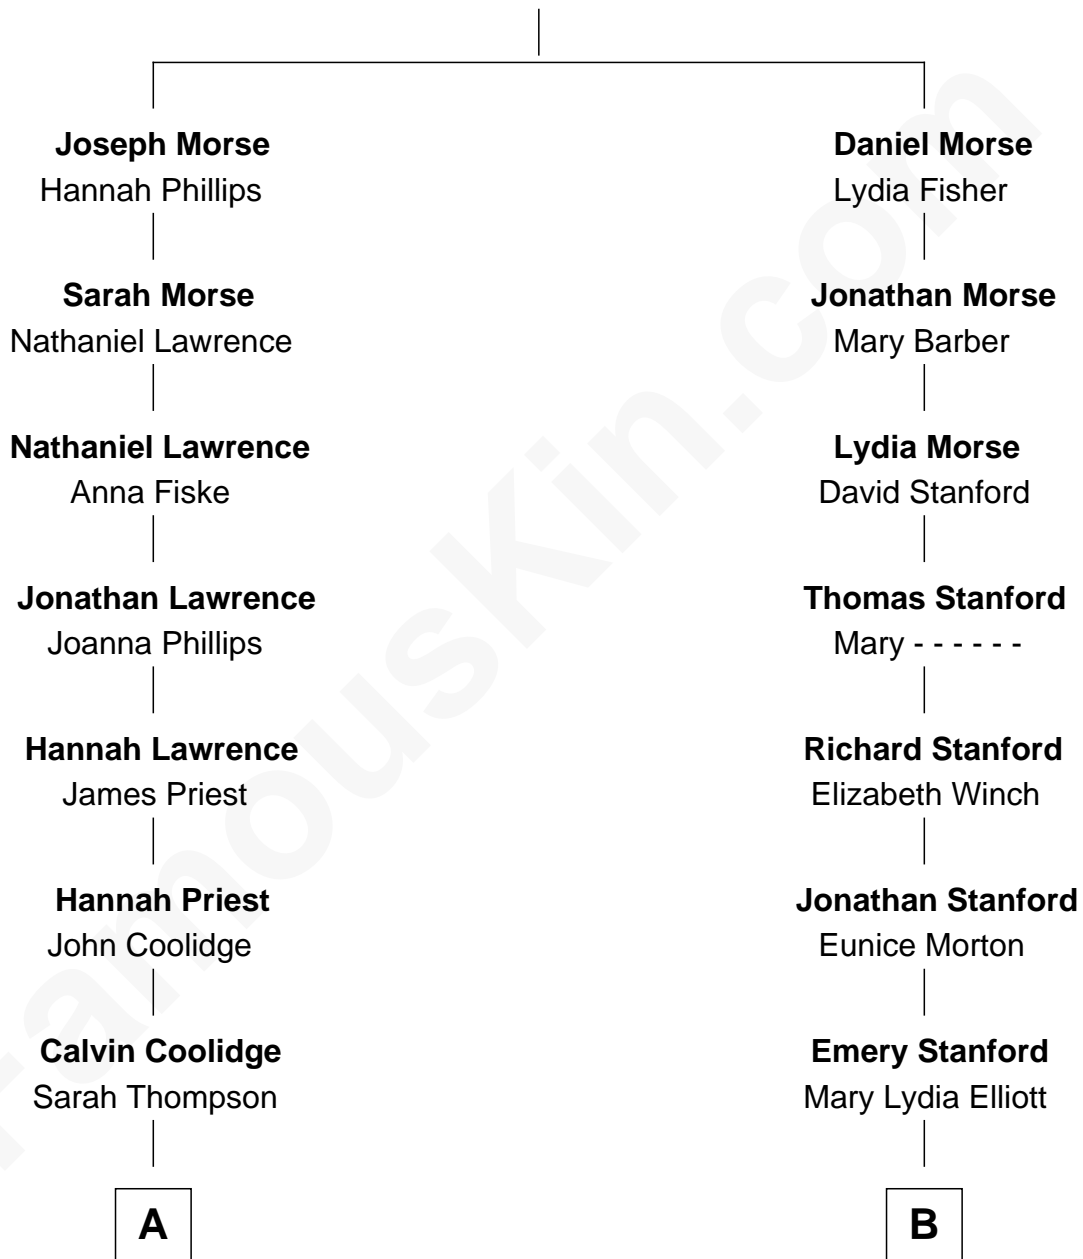

FamousKin.com Relationship Chart of

Calvin Coolidge

30th U.S. President

9th cousin 1 time removed of

Raquel Welch

Movie Actress

Samuel Morse
Elizabeth Jasper

A

Calvin Galusha Coolidge
Sarah Almeda Brewer

Col. John Calvin Coolidge
Victoria Josephine Moor

Calvin Coolidge
30th U.S. President

B

Sarah Mehitable Stanford
Justin Smith Hall

Emery Stanford Hall
Clara Louise Adams