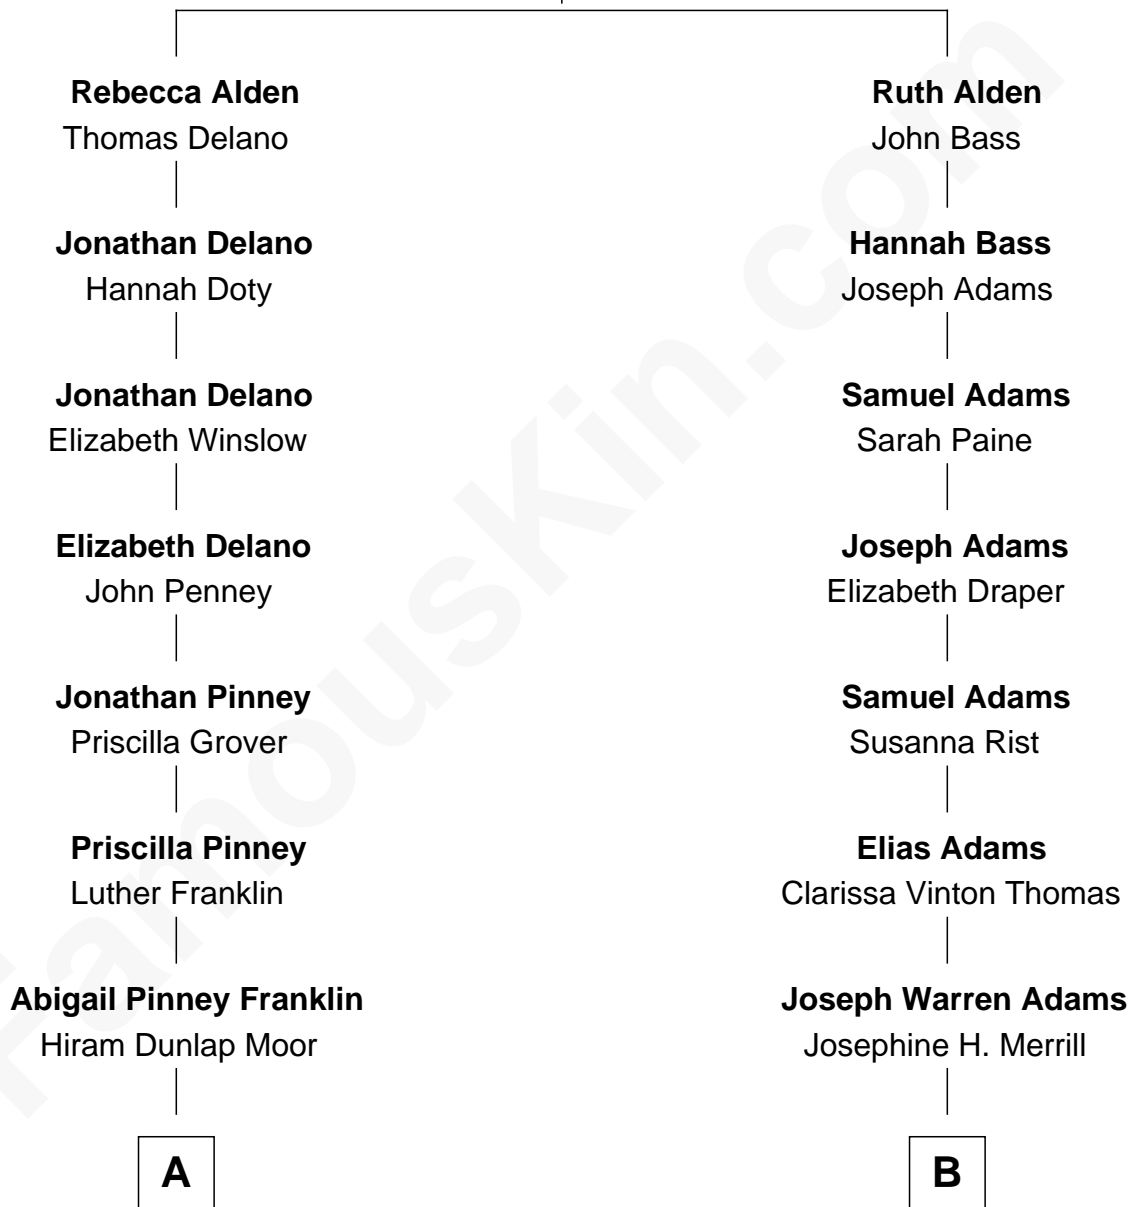

FamousKin.com Relationship Chart of

Calvin Coolidge

30th U.S. President

8th cousin 1 time removed of

Raquel Welch

Movie Actress

John Alden
Priscilla Mullins

A

Victoria Josephine Moor
Col. John Calvin Coolidge

Calvin Coolidge
30th U.S. President

B

Clara Louise Adams
Emery Stanford Hall

Josephine Sarah Hall
Armando Carlos Tejada

Raquel Welch
aka Raquel Welch

FamousKin.com