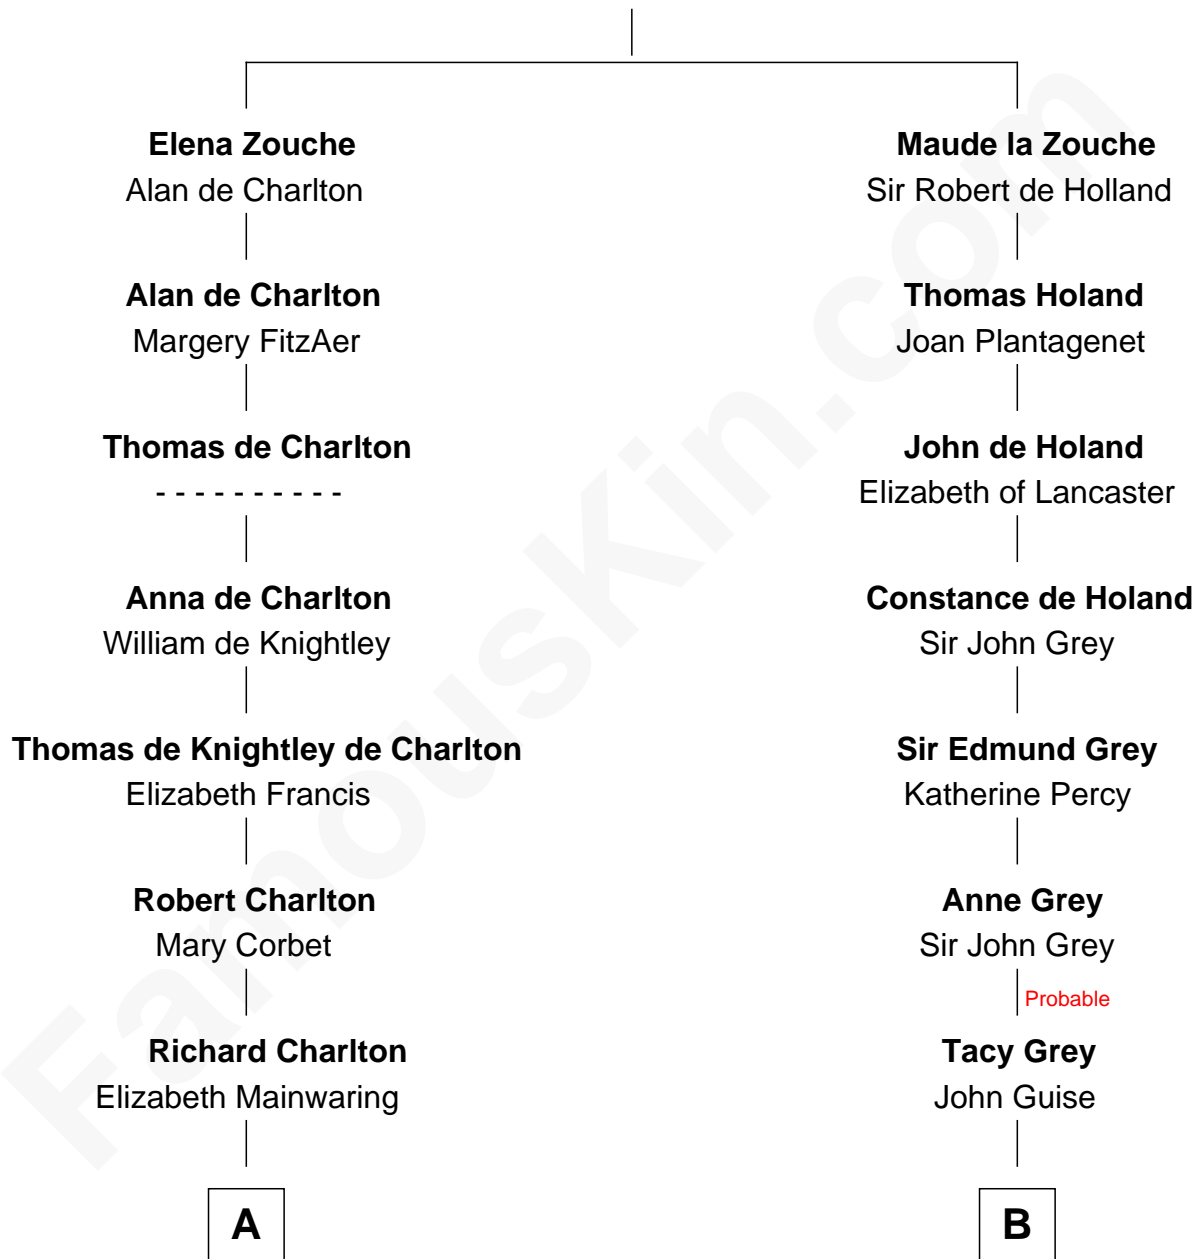

FamousKin.com Relationship Chart of

Calvin Coolidge

30th U.S. President

20th cousin of

Raquel Welch

Movie Actress

Sir Alan la Zouche

Eleanor de Segrave

C

Mary Davis

John Dunlap Moor

Hiram Dunlap Moor

Abigail Pinney Franklin

Victoria Josephine Moor

Col. John Calvin Coolidge

Calvin Coolidge

30th U.S. President

D

Justin Smith Hall

Sarah Mehitable Stanford

Emery Stanford Hall

Clara Louise Adams

Josephine Sarah Hall

Armando Carlos Tejada