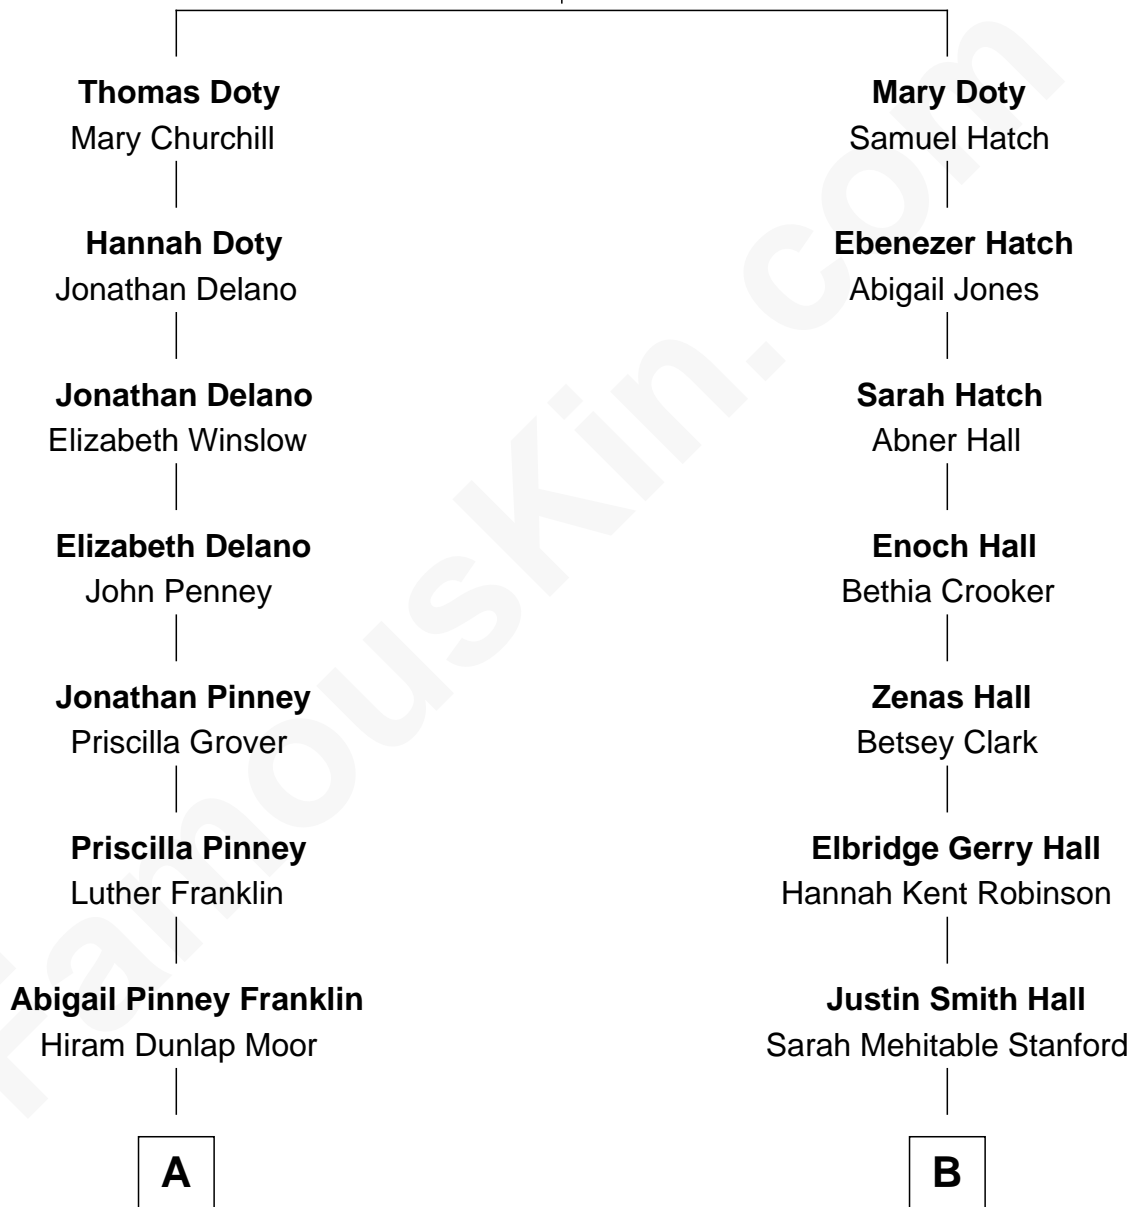

FamousKin.com Relationship Chart of

Calvin Coolidge

30th U.S. President

8th cousin 1 time removed of

Raquel Welch

Movie Actress

Edward Doty

Faith Clarke

A

Victoria Josephine Moor
Col. John Calvin Coolidge

Calvin Coolidge
30th U.S. President

B

Emery Stanford Hall
Clara Louise Adams

Josephine Sarah Hall
Armando Carlos Tejada

Raquel Welch
aka Raquel Welch

FamousKin.com