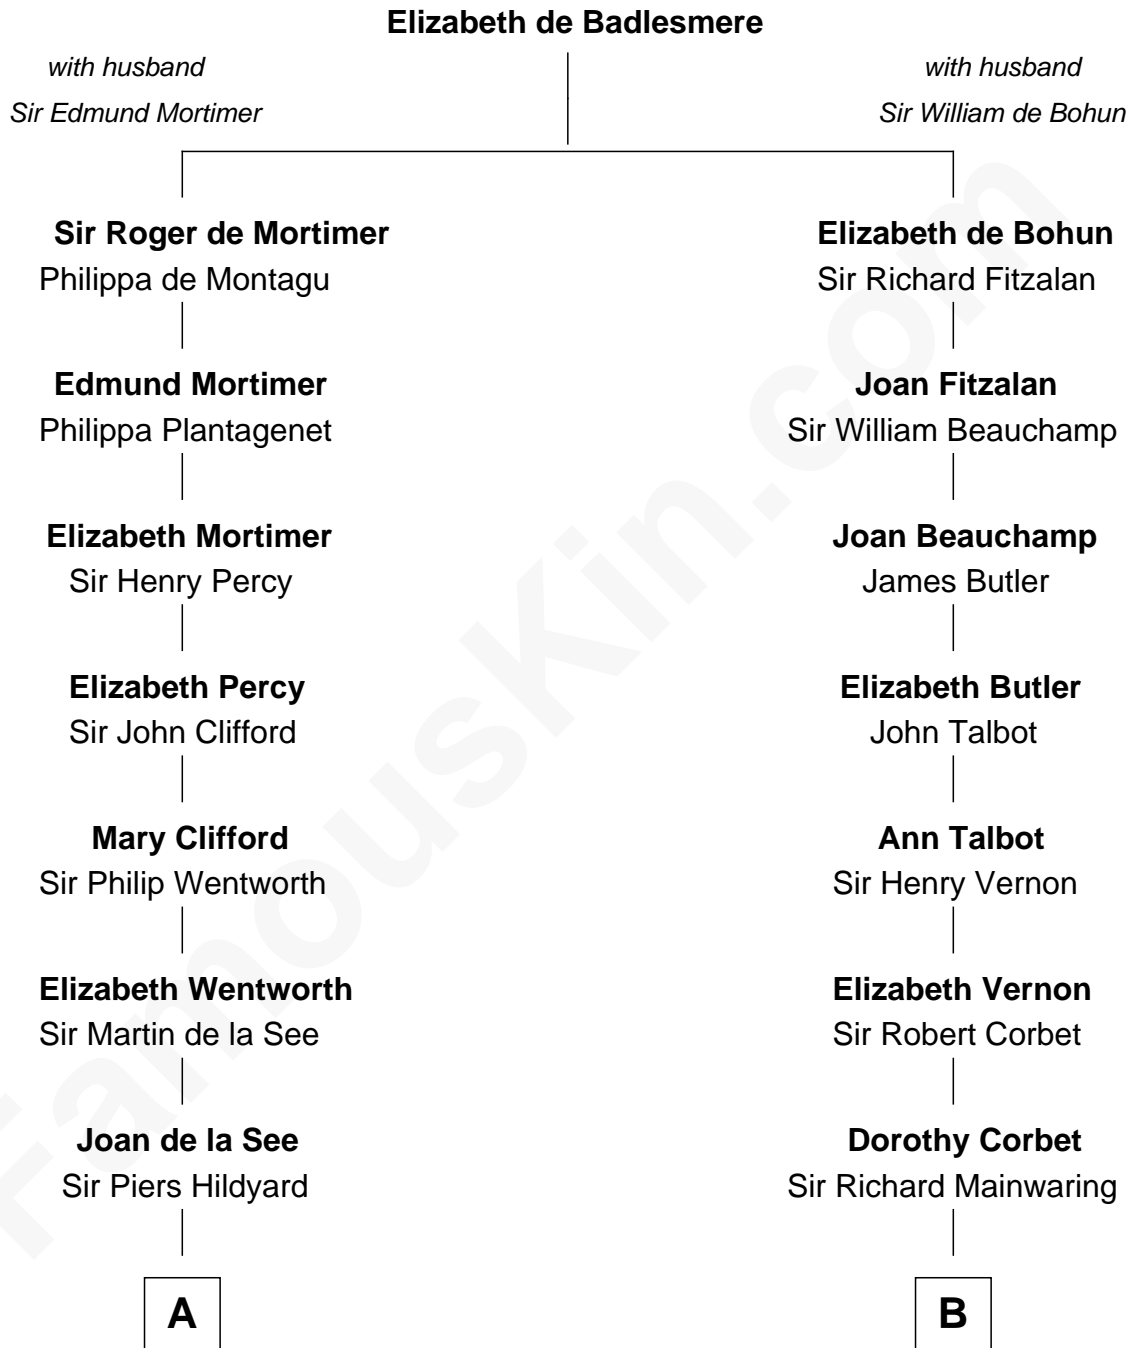

FamousKin.com
Relationship Chart of
Calvin Coolidge
30th U.S. President

17th cousin 3 times removed of
Grover Cleveland
22nd and 24th U.S. President

C

—
Sally Briggs Brown

Israel Chase Brewer

—
Sarah Almeda Brewer

Calvin Galusha Coolidge

—
Col. John Calvin Coolidge

Victoria Josephine Moor

—
Calvin Coolidge

30th U.S. President

FamousKin.com