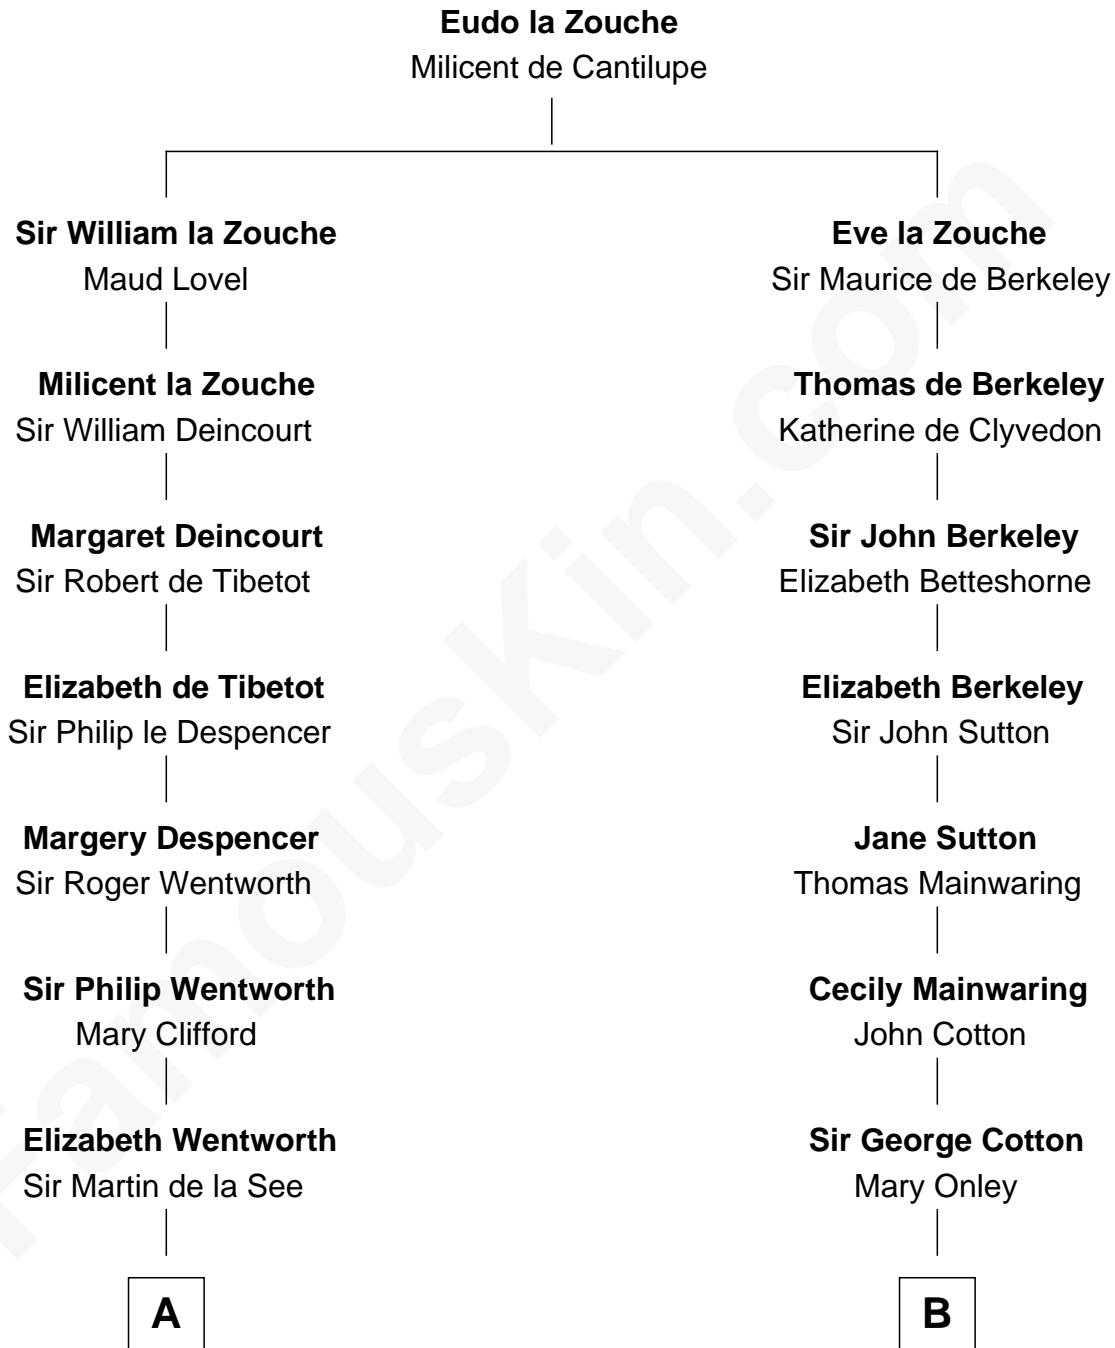

FamousKin.com
Relationship Chart of
Calvin Coolidge
30th U.S. President

16th cousin 5 times removed of
Grover Cleveland
22nd and 24th U.S. President

FamousKin.com