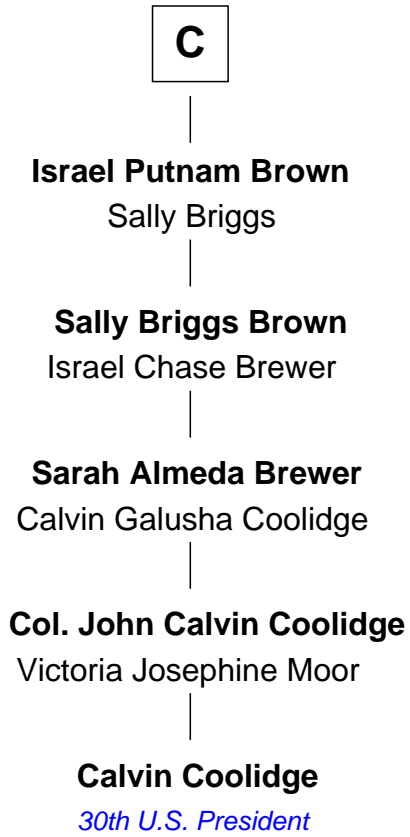

FamousKin.com
Relationship Chart of
Calvin Coolidge
30th U.S. President

16th cousin 5 times removed of
Grover Cleveland
22nd and 24th U.S. President

FamousKin.com