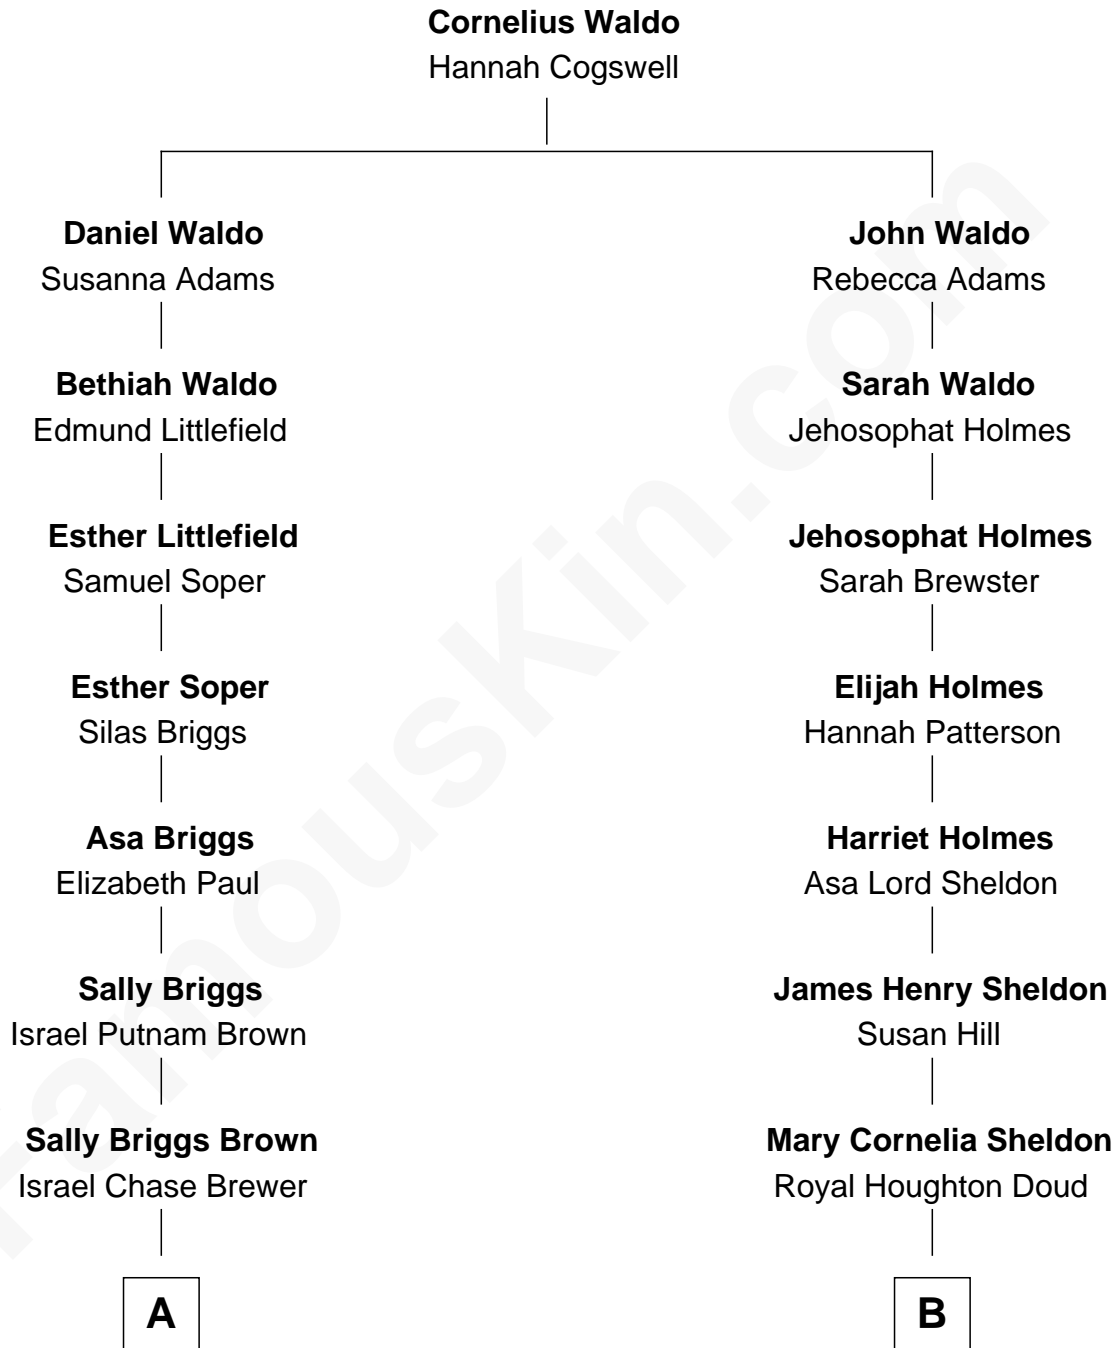

FamousKin.com
Relationship Chart of
Calvin Coolidge
30th U.S. President

8th cousin 1 time removed of

Mamie (Doud) Eisenhower
First Lady of President Dwight Eisenhower

A

Sarah Almeda Brewer
Calvin Galusha Coolidge

Col. John Calvin Coolidge
Victoria Josephine Moor

Calvin Coolidge
30th U.S. President

B

John Sheldon Doud
Elivera Mathilda Carlson

Mamie (Doud) Eisenhower
First Lady of Dwight Eisenhower

FamousKin.com