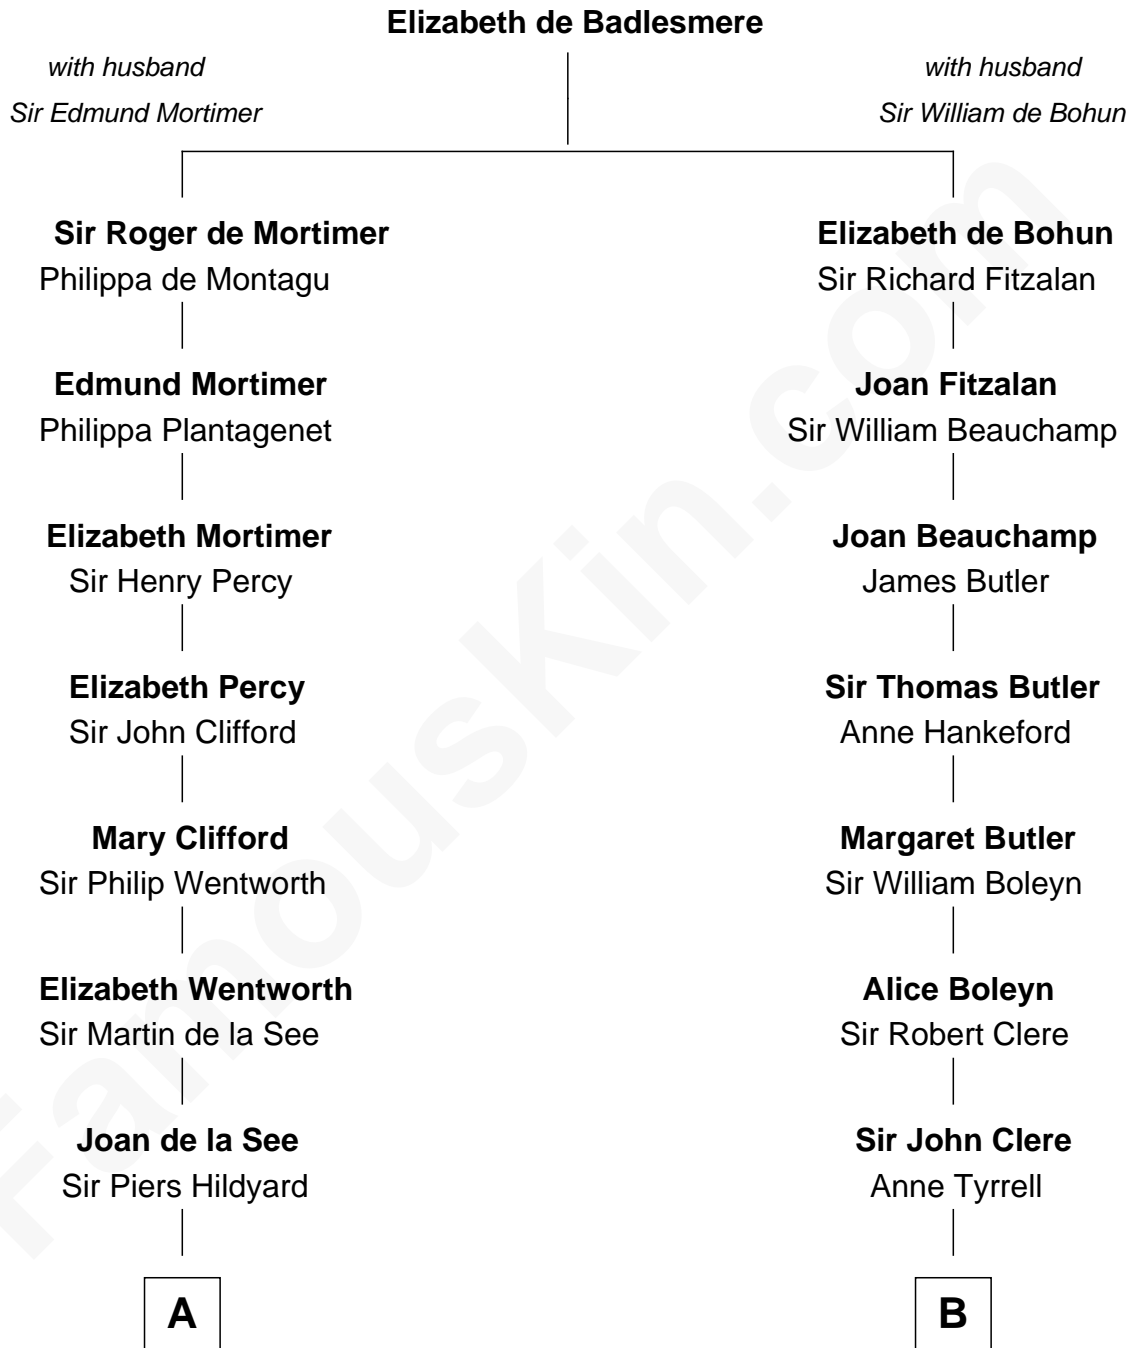

# FamousKin.com Relationship Chart of

**Calvin Coolidge**  
30th U.S. President

20th cousin of

**Mamie (Doud) Eisenhower**

First Lady of President Dwight Eisenhower

**C**

**Sally Briggs Brown**  
Israel Chase Brewer

**Sarah Almeda Brewer**  
Calvin Galusha Coolidge

**Col. John Calvin Coolidge**  
Victoria Josephine Moor

**Calvin Coolidge**  
*30th U.S. President*

**D**

**Maria Riggs**  
Eli Doud

**Royal Houghton Doud**  
Mary Cornelia Sheldon

**John Sheldon Doud**  
Elivera Mathilda Carlson

**Mamie (Doud) Eisenhower**  
*First Lady of Dwight Eisenhower*

FamousKin.com