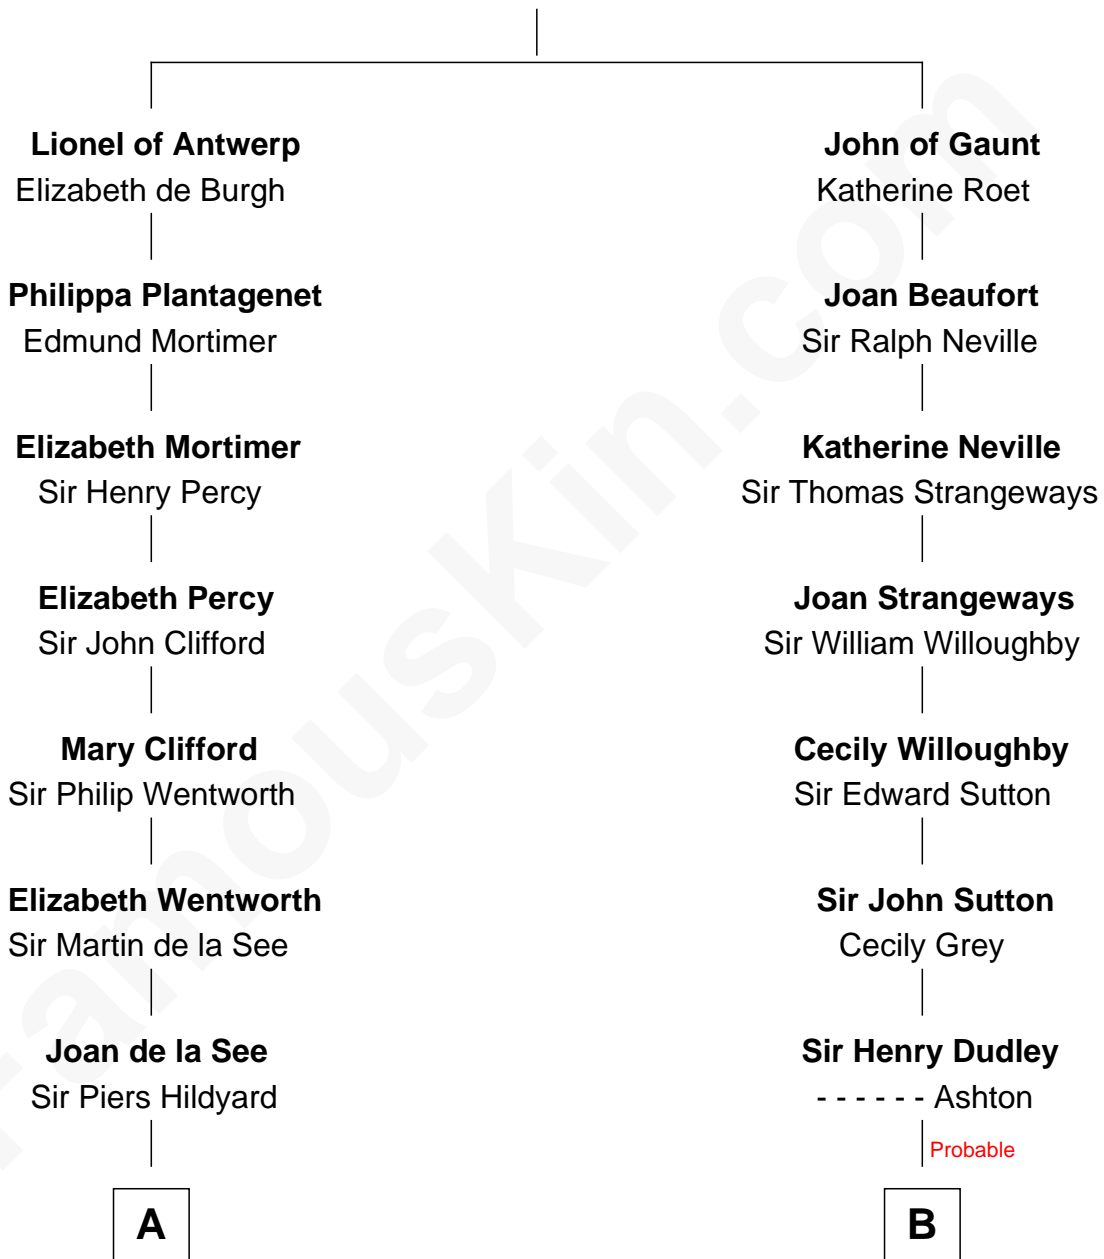

FamousKin.com Relationship Chart of

Calvin Coolidge

30th U.S. President

19th cousin 1 time removed of

Herbert Hoover

31st U.S. President

Edward III, King of England

Philippa of Hainault

C

Sally Briggs Brown
Israel Chase Brewer

Sarah Almeda Brewer
Calvin Galusha Coolidge

Col. John Calvin Coolidge
Victoria Josephine Moor

Calvin Coolidge
30th U.S. President

D

Theodore Minthorn
Mary Wasley

Hulda Randall Minthorn
Jessie Clark Hoover