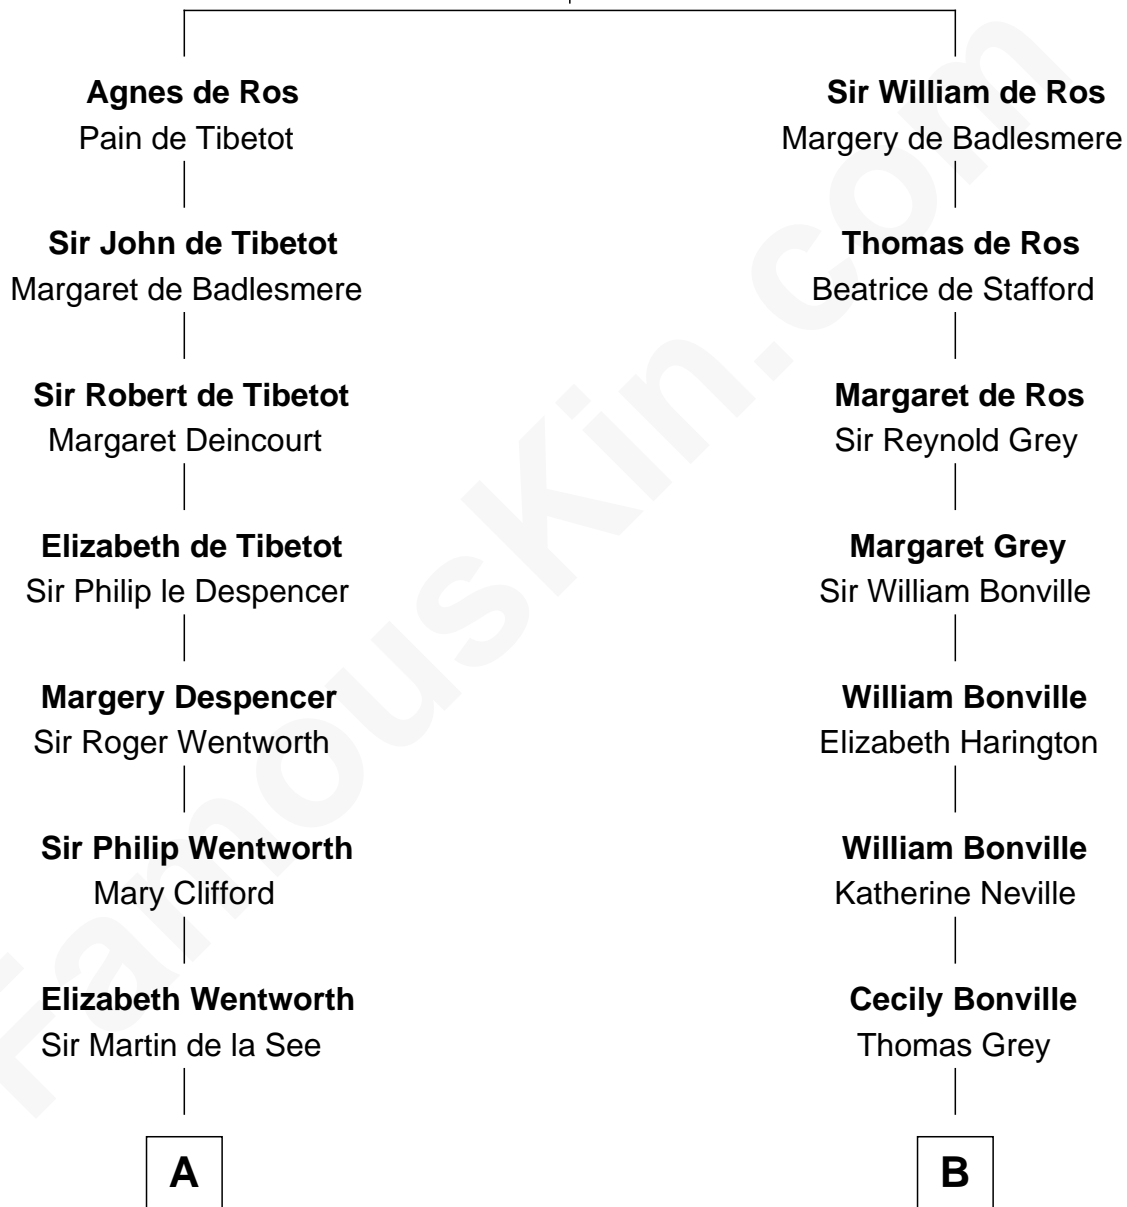

FamousKin.com Relationship Chart of

Calvin Coolidge

30th U.S. President

21st cousin of

Herbert Hoover

31st U.S. President

William de Ros

Maude de Vaux

Victoria Josephine Moor

Calvin Coolidge

30th U.S. President

D

Endymia Winn

Thomas Sherwood

Lucinda Sherwood

John Minthorn