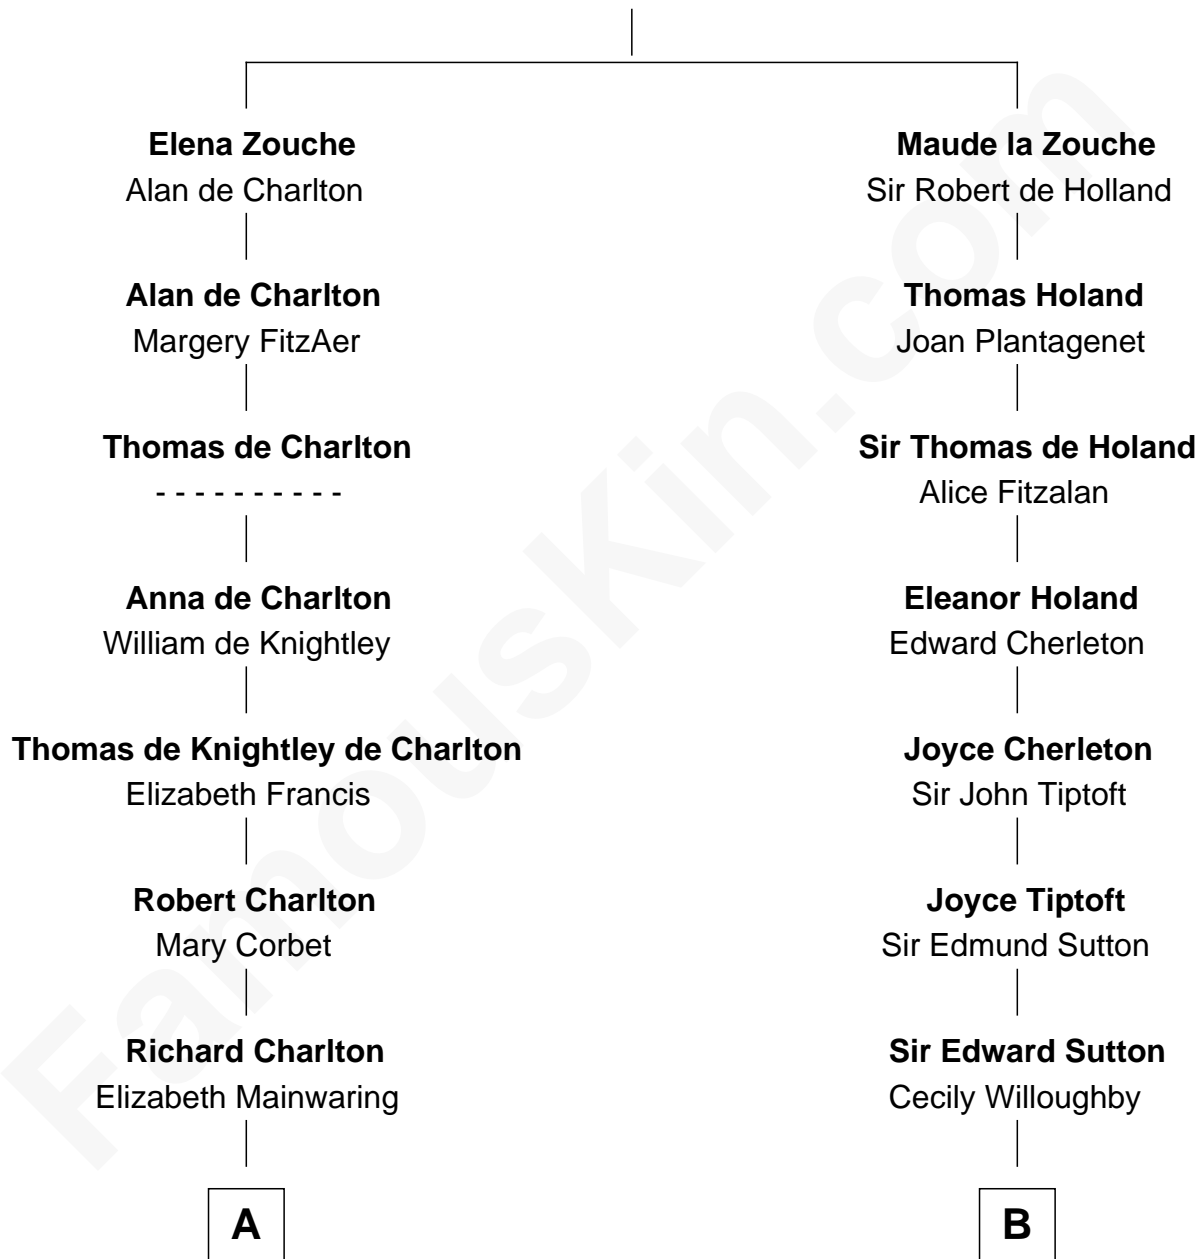

FamousKin.com Relationship Chart of

Calvin Coolidge

30th U.S. President

20th cousin 1 time removed of

Herbert Hoover

31st U.S. President

Sir Alan la Zouche

Eleanor de Segrave

C

Mary Davis
John Dunlap Moor

Hiram Dunlap Moor
Abigail Pinney Franklin

Victoria Josephine Moor
Col. John Calvin Coolidge

Calvin Coolidge
30th U.S. President

D

Endymia Winn
Thomas Sherwood

Lucinda Sherwood
John Minthorn

Theodore Minthorn
Mary Wasley

Hulda Randall Minthorn
Jessie Clark Hoover

Herbert Hoover
31st U.S. President