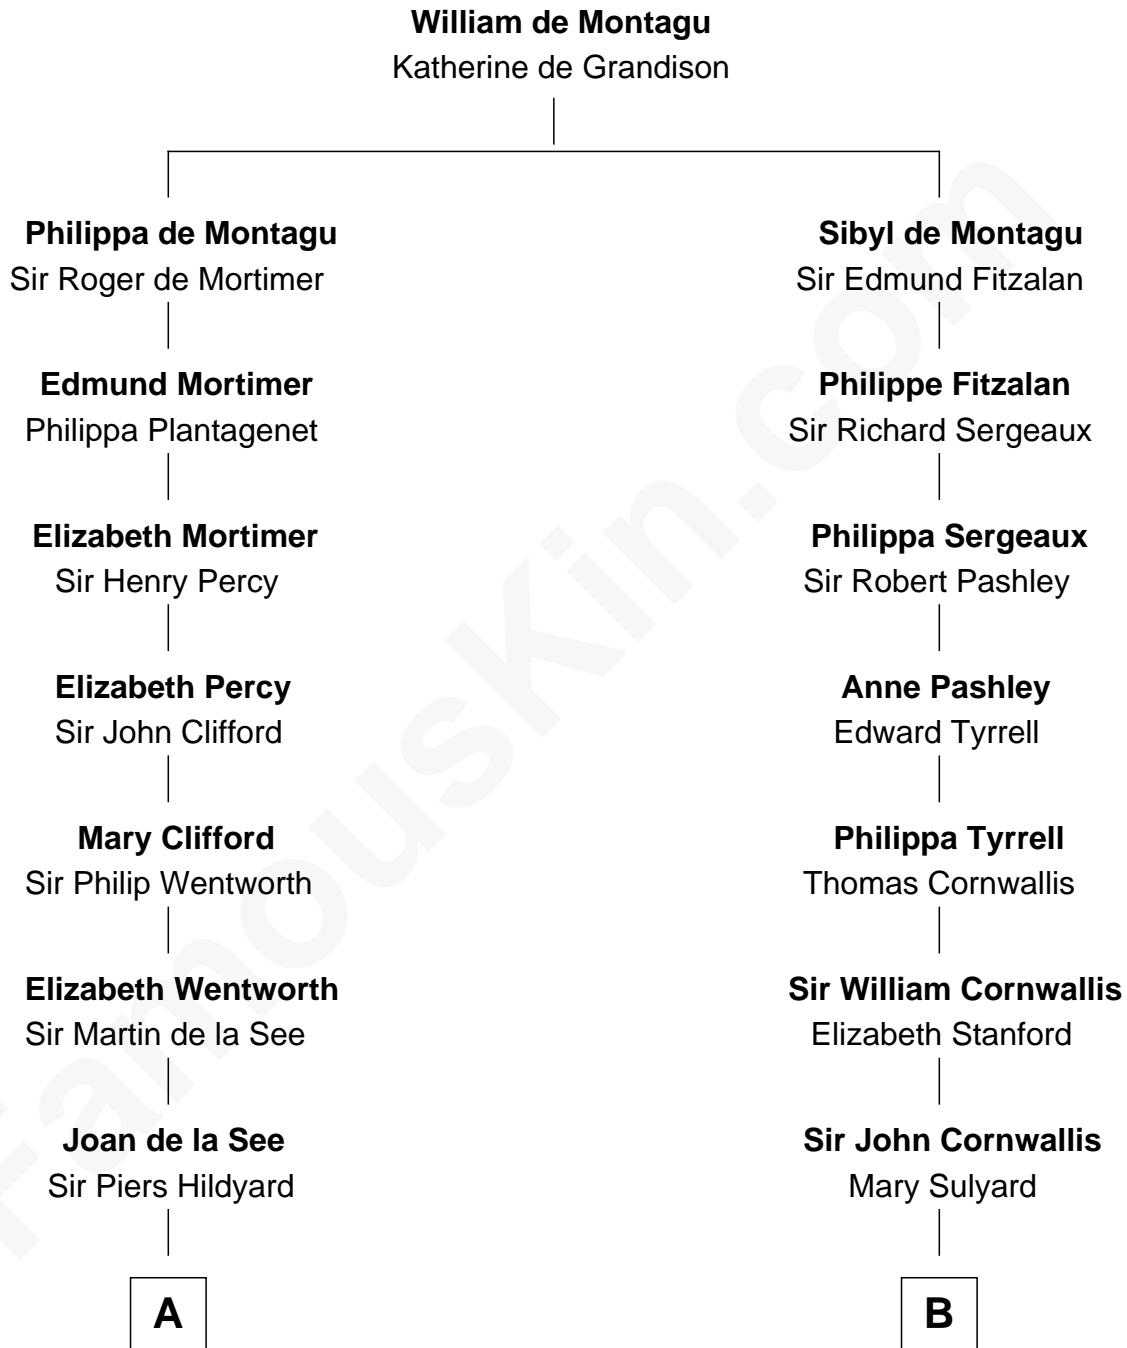

FamousKin.com
Relationship Chart of
Calvin Coolidge
30th U.S. President

18th cousin 2 times removed of

Ellen Louise (Axson) Wilson
First Lady of President Woodrow Wilson

C

Sally Briggs Brown
Israel Chase Brewer

Sarah Almeda Brewer
Calvin Galusha Coolidge

Col. John Calvin Coolidge
Victoria Josephine Moor

Calvin Coolidge
30th U.S. President

D

Rev. Samuel Edward Axson
Margaret Jane Hoyt

Ellen Louise (Axson) Wilson
First Lady of Woodrow Wilson