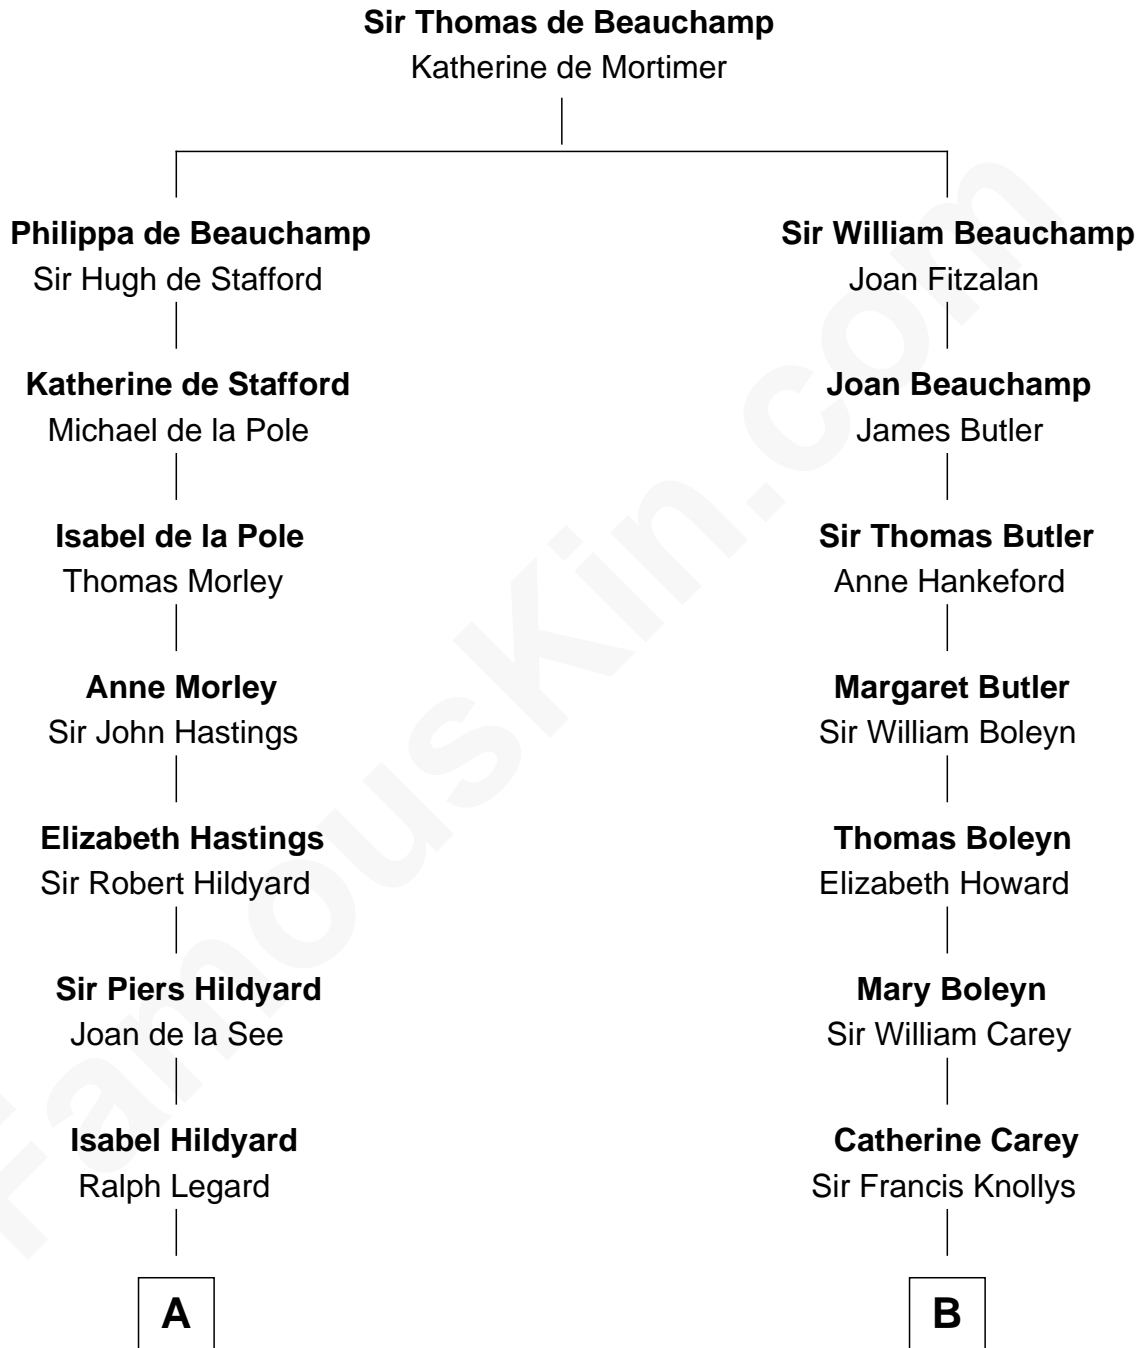

FamousKin.com
Relationship Chart of
Calvin Coolidge
30th U.S. President

17th cousin 2 times removed of

Edith (Bolling) Wilson
First Lady of President Woodrow Wilson

C

—
Sarah Almeda Brewer
Calvin Galusha Coolidge

—
Col. John Calvin Coolidge
Victoria Josephine Moor

—
Calvin Coolidge
30th U.S. President

FamousKin.com