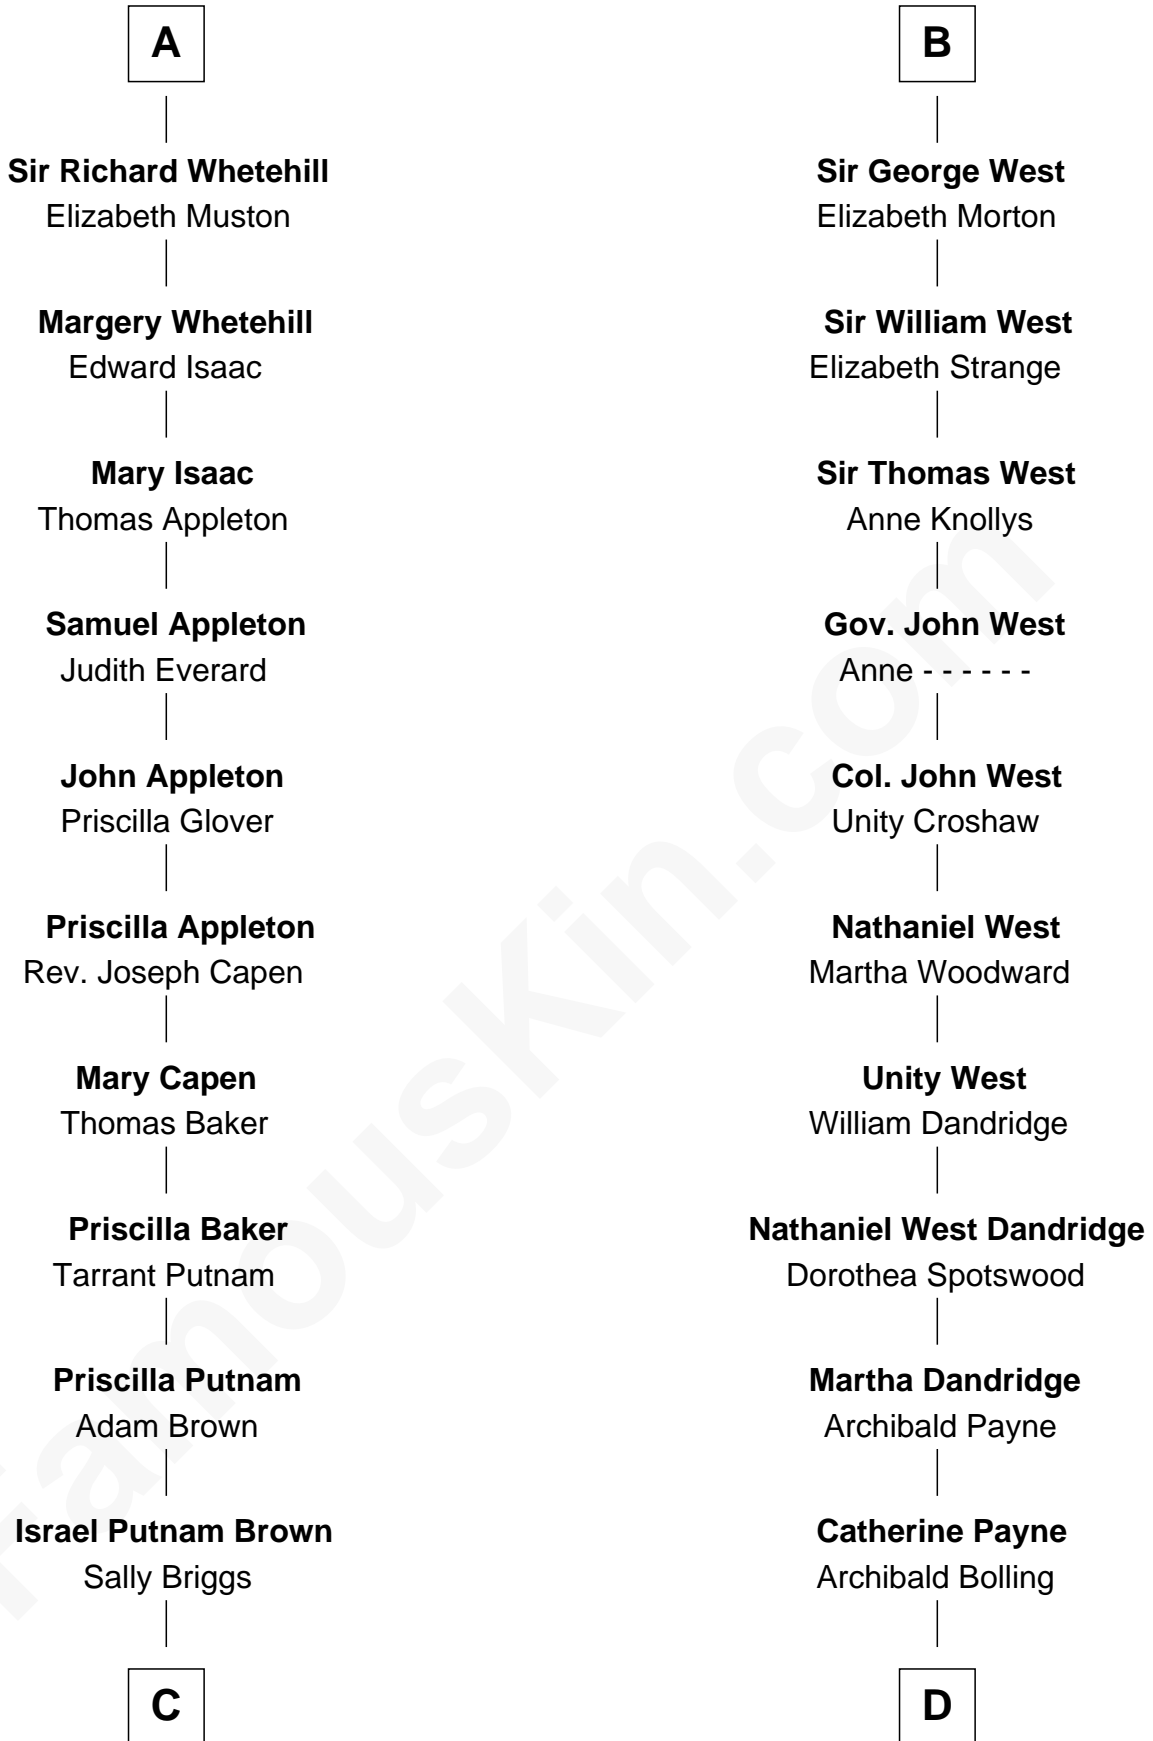

FamousKin.com
Relationship Chart of
Calvin Coolidge
30th U.S. President

19th cousin 1 time removed of

Edith (Bolling) Wilson
First Lady of President Woodrow Wilson

C

Sally Briggs Brown
Israel Chase Brewer

Sarah Almeda Brewer
Calvin Galusha Coolidge

Col. John Calvin Coolidge
Victoria Josephine Moor

Calvin Coolidge
30th U.S. President

D

Archibald Bolling
Anne E. Wigginton

William Holcombe Bolling
Sarah Spiers White

Edith (Bolling) Wilson
First Lady of Woodrow Wilson

FamousKin.com