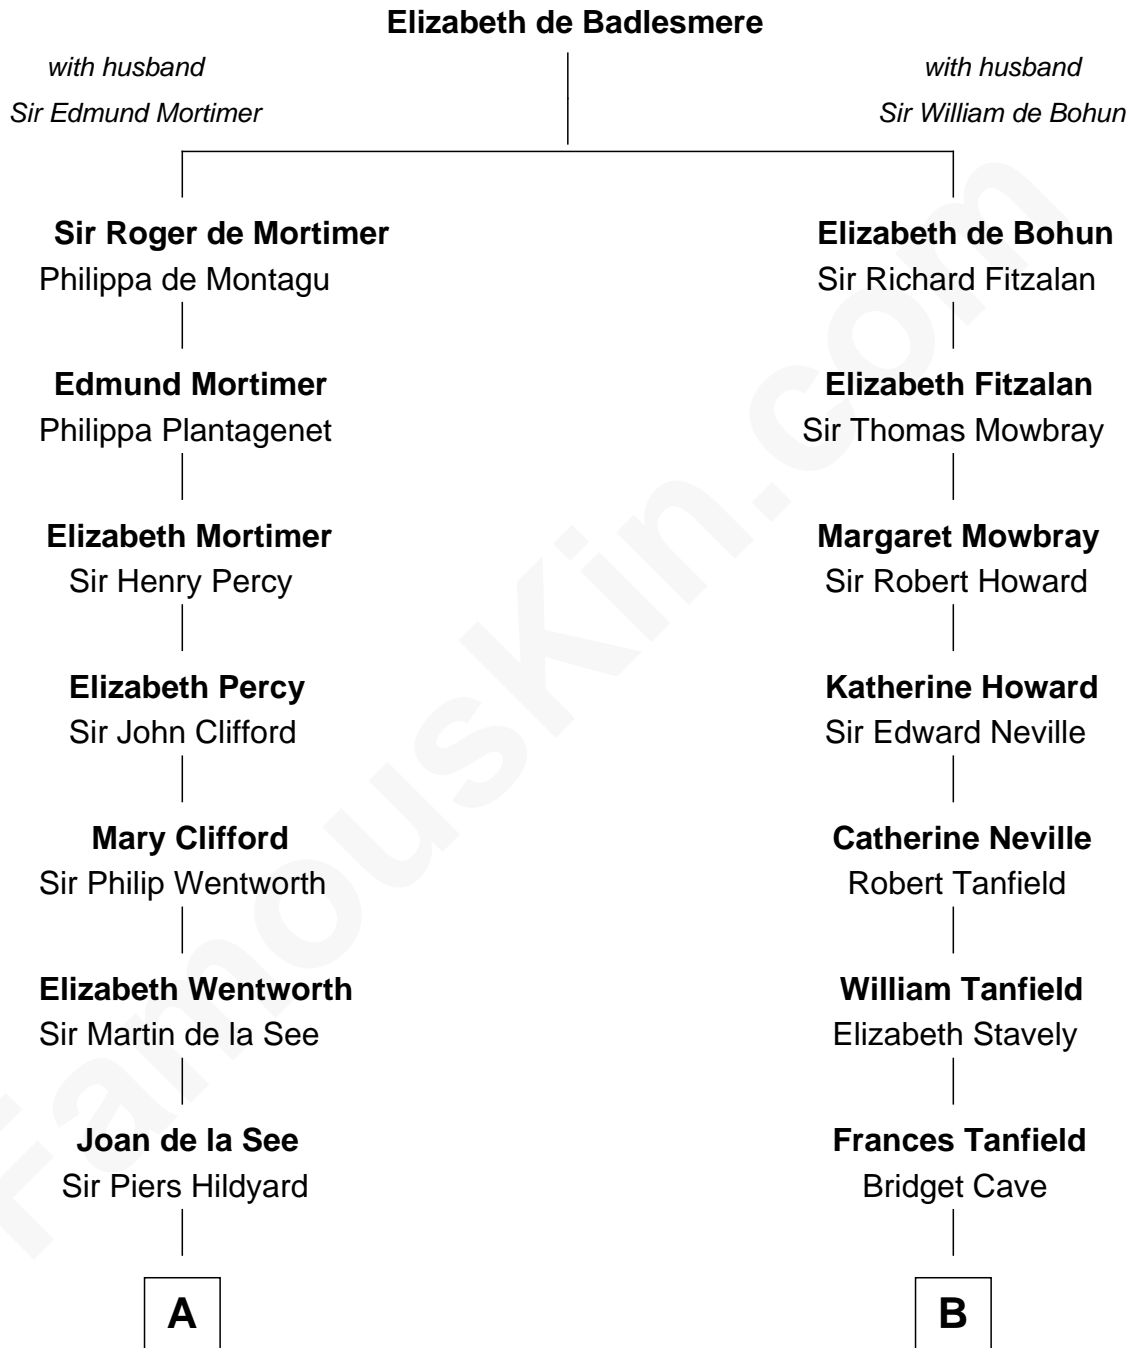

**FamousKin.com**  
**Relationship Chart of**  
**Calvin Coolidge**  
*30th U.S. President*

18th cousin 2 times removed of

**Edith (Bolling) Wilson**  
*First Lady of President Woodrow Wilson*

**C**

**Sally Briggs Brown**  
Israel Chase Brewer

**Sarah Almeda Brewer**  
Calvin Galusha Coolidge

**Col. John Calvin Coolidge**  
Victoria Josephine Moor

**Calvin Coolidge**  
*30th U.S. President*

**D**

**William Holcombe Bolling**  
Sarah Spiers White

**Edith (Bolling) Wilson**  
*First Lady of Woodrow Wilson*

FamousKin.com