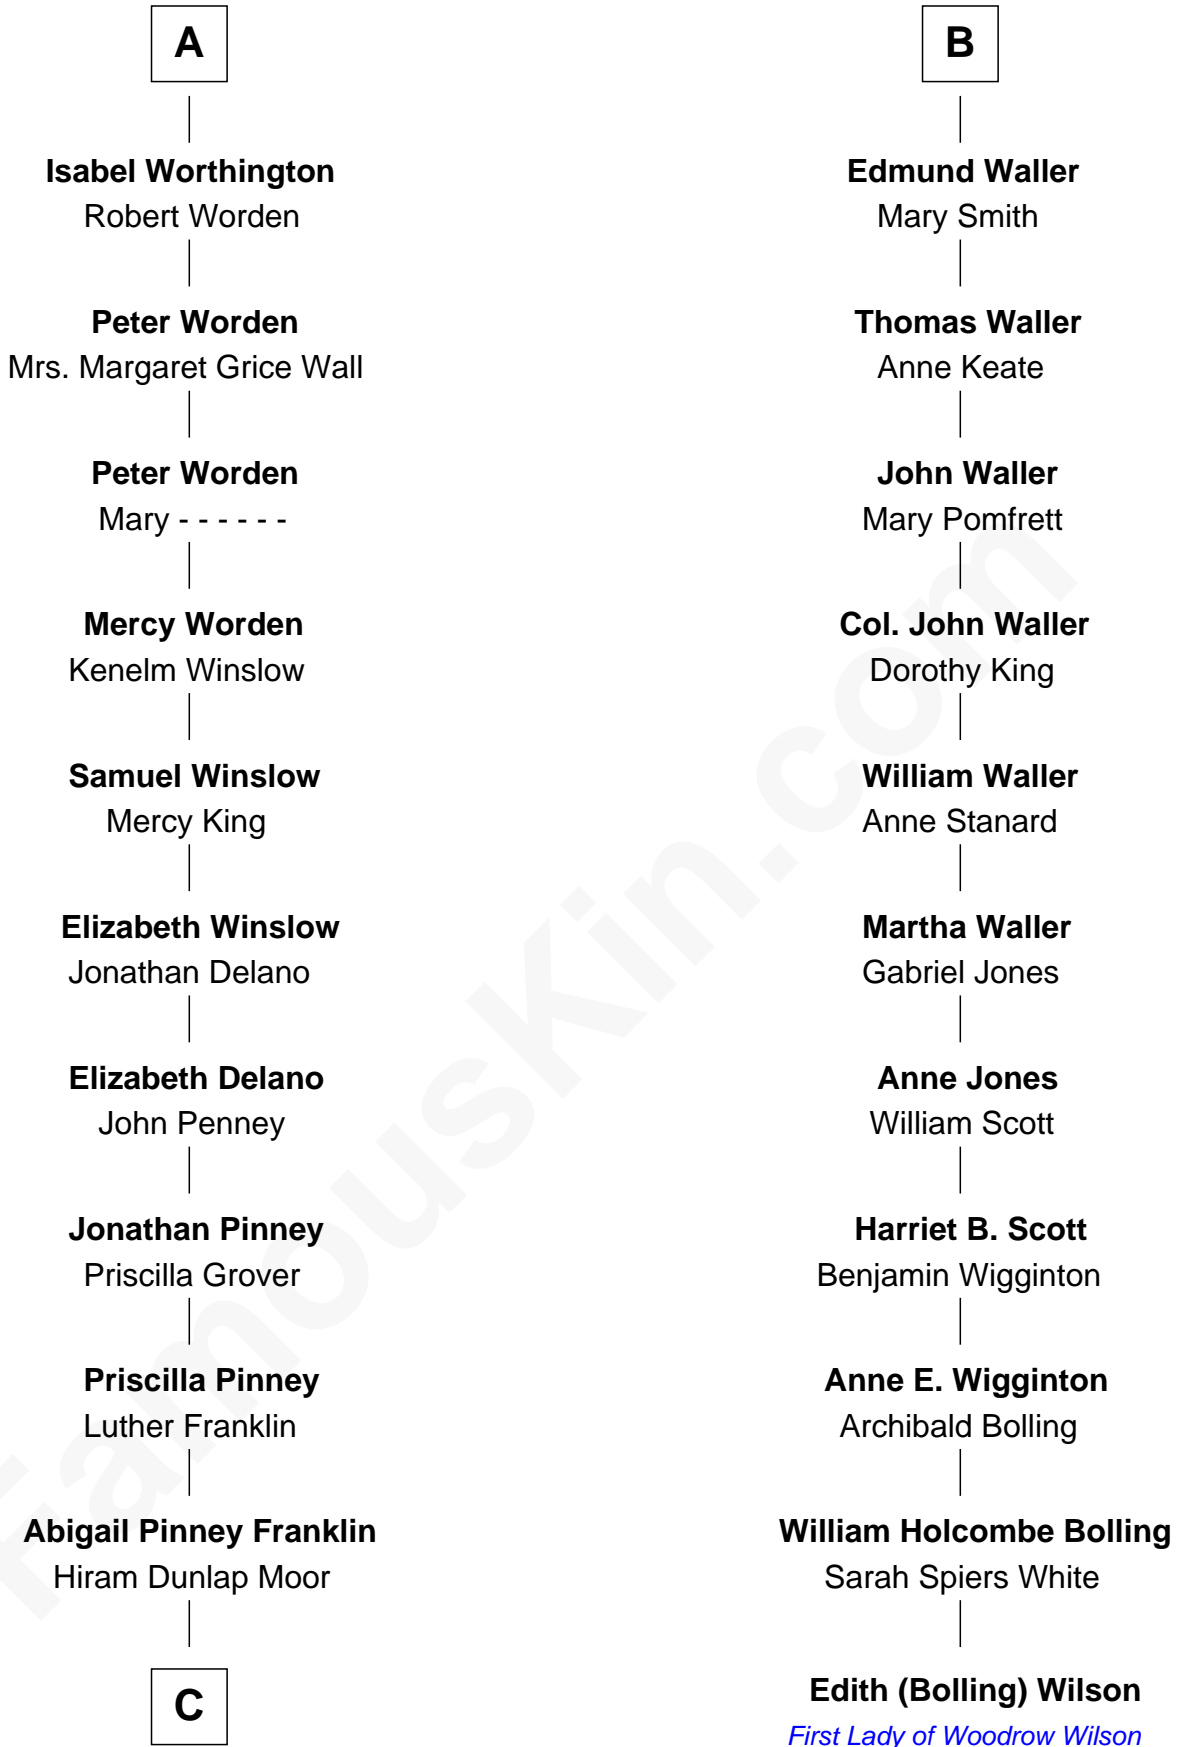

FamousKin.com
Relationship Chart of
Calvin Coolidge
30th U.S. President

17th cousin 1 time removed of

Edith (Bolling) Wilson
First Lady of President Woodrow Wilson

C

Victoria Josephine Moor
Col. John Calvin Coolidge

Calvin Coolidge
30th U.S. President

FamousKin.com