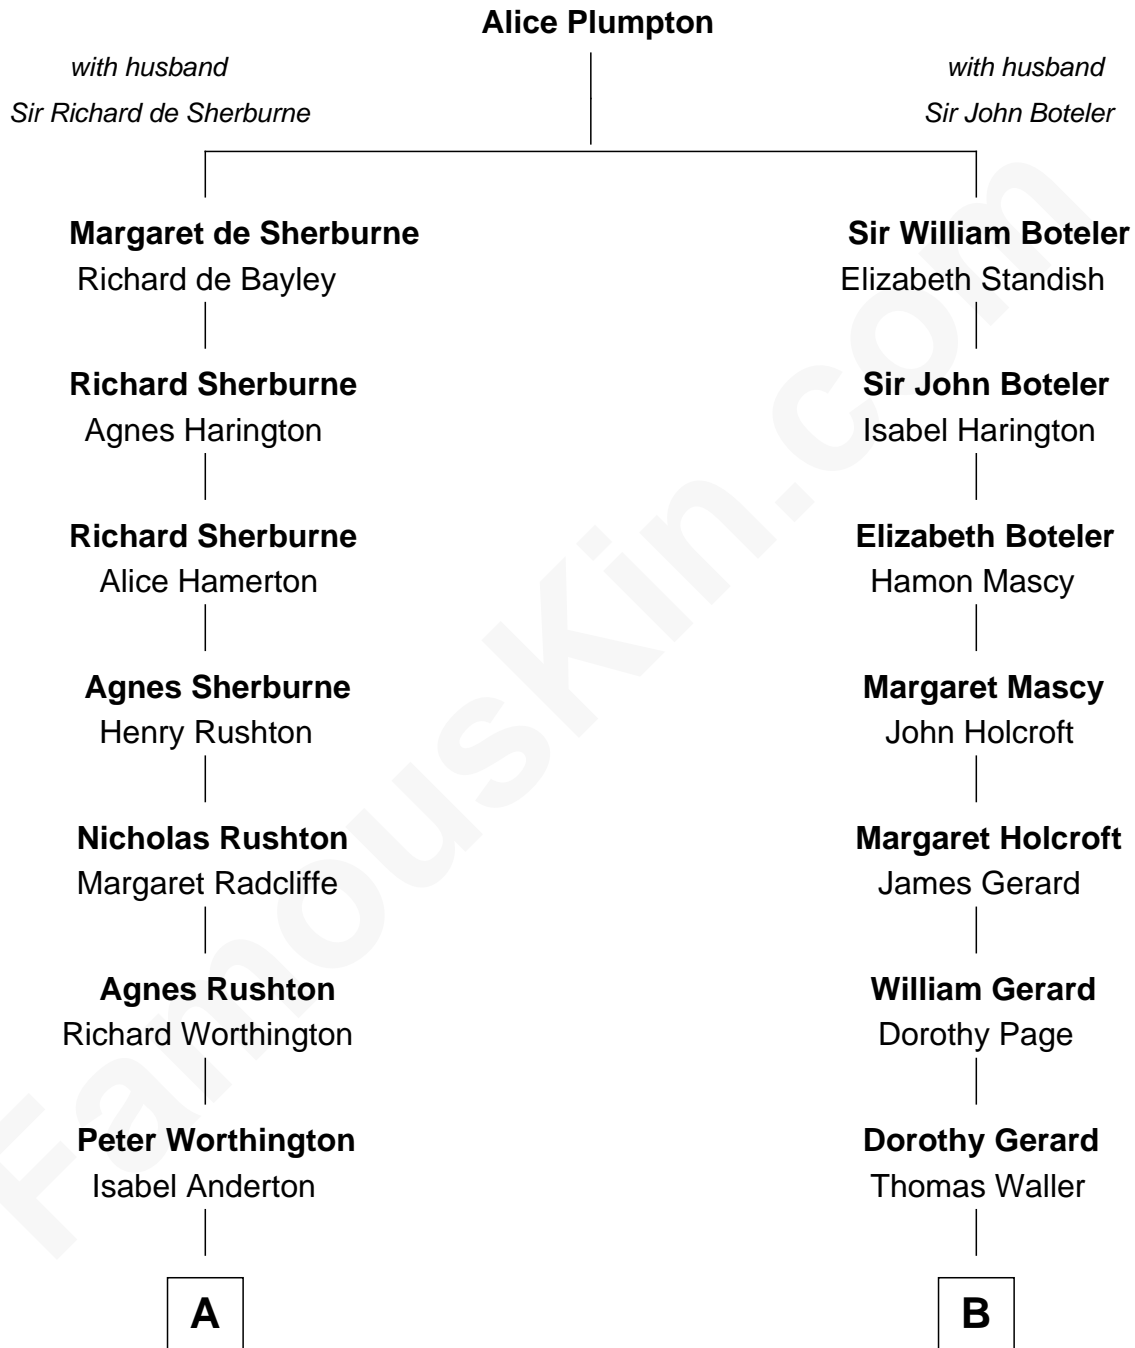

FamousKin.com
Relationship Chart of
Calvin Coolidge
30th U.S. President

17th cousin 1 time removed of

Edith (Bolling) Wilson
First Lady of President Woodrow Wilson

C

Victoria Josephine Moor
Col. John Calvin Coolidge

Calvin Coolidge
30th U.S. President

FamousKin.com