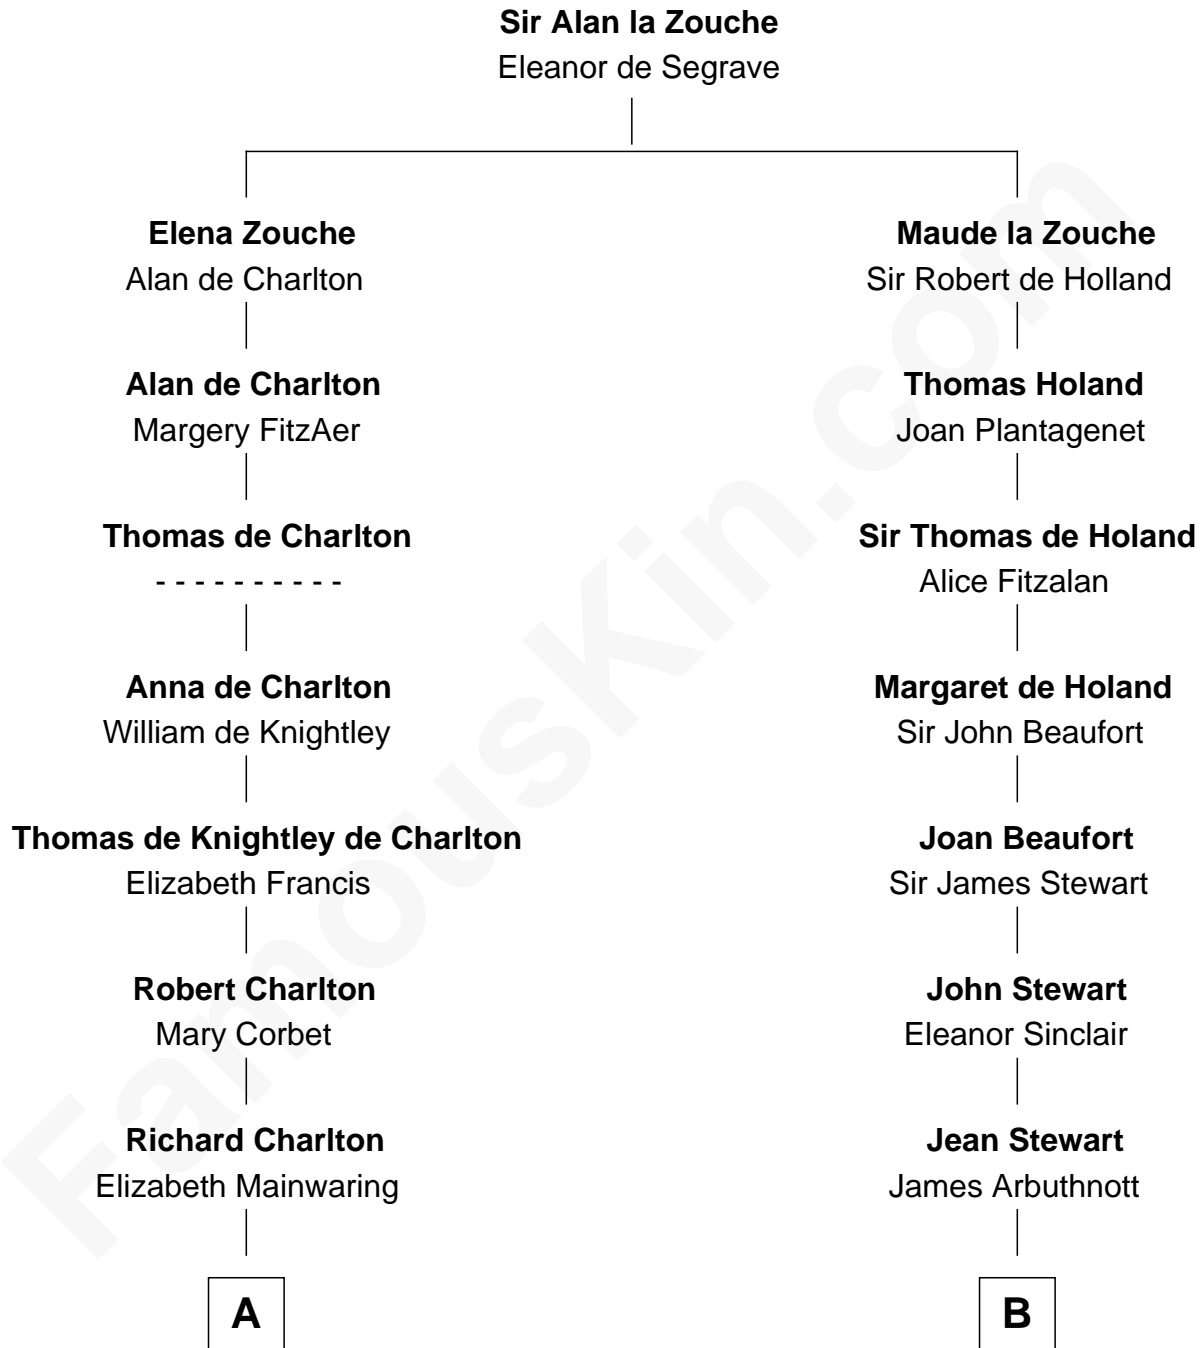

FamousKin.com
Relationship Chart of
Calvin Coolidge
30th U.S. President

18th cousin 2 times removed of

Edith (Bolling) Wilson
First Lady of President Woodrow Wilson

C

Mary Davis
John Dunlap Moor

Hiram Dunlap Moor
Abigail Pinney Franklin

Victoria Josephine Moor
Col. John Calvin Coolidge

Calvin Coolidge
30th U.S. President

D

William Holcombe Bolling
Sarah Spiers White

Edith (Bolling) Wilson
First Lady of Woodrow Wilson

FamousKin.com