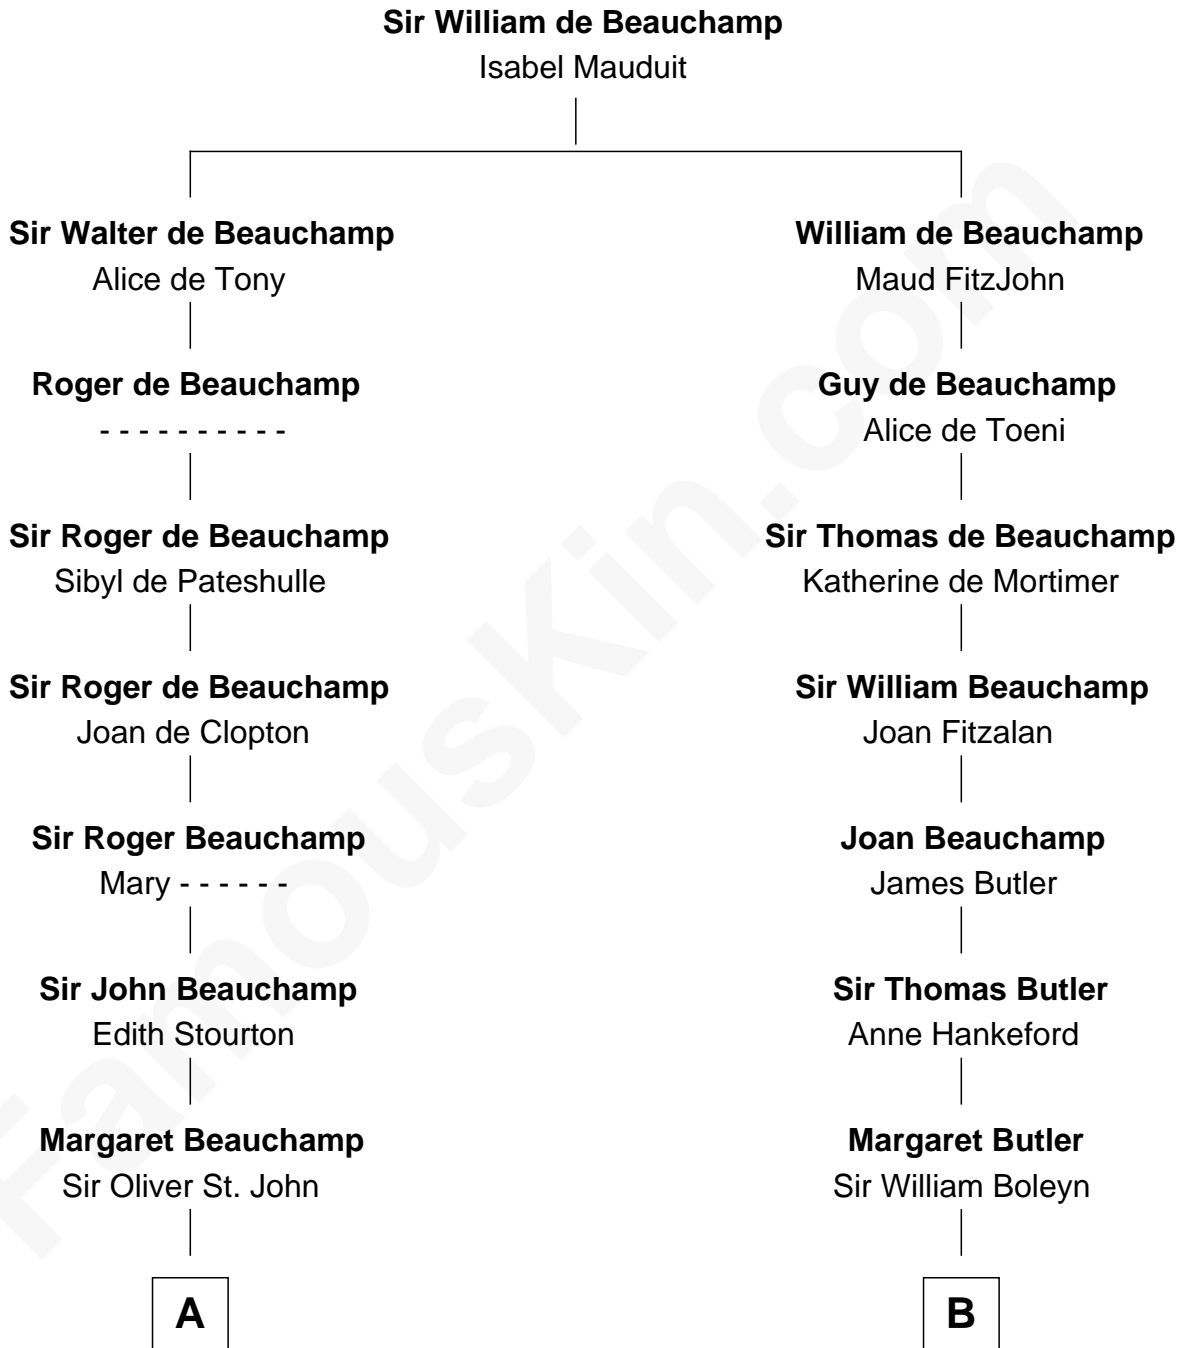

FamousKin.com
Relationship Chart of
Calvin Coolidge
30th U.S. President

20th cousin 1 time removed of

Edith (Bolling) Wilson
First Lady of President Woodrow Wilson

C

Nathaniel Davis

Lydia Harwood

Mary Davis

John Dunlap Moor

Hiram Dunlap Moor

Abigail Pinney Franklin

Victoria Josephine Moor

Col. John Calvin Coolidge

Calvin Coolidge

30th U.S. President

D