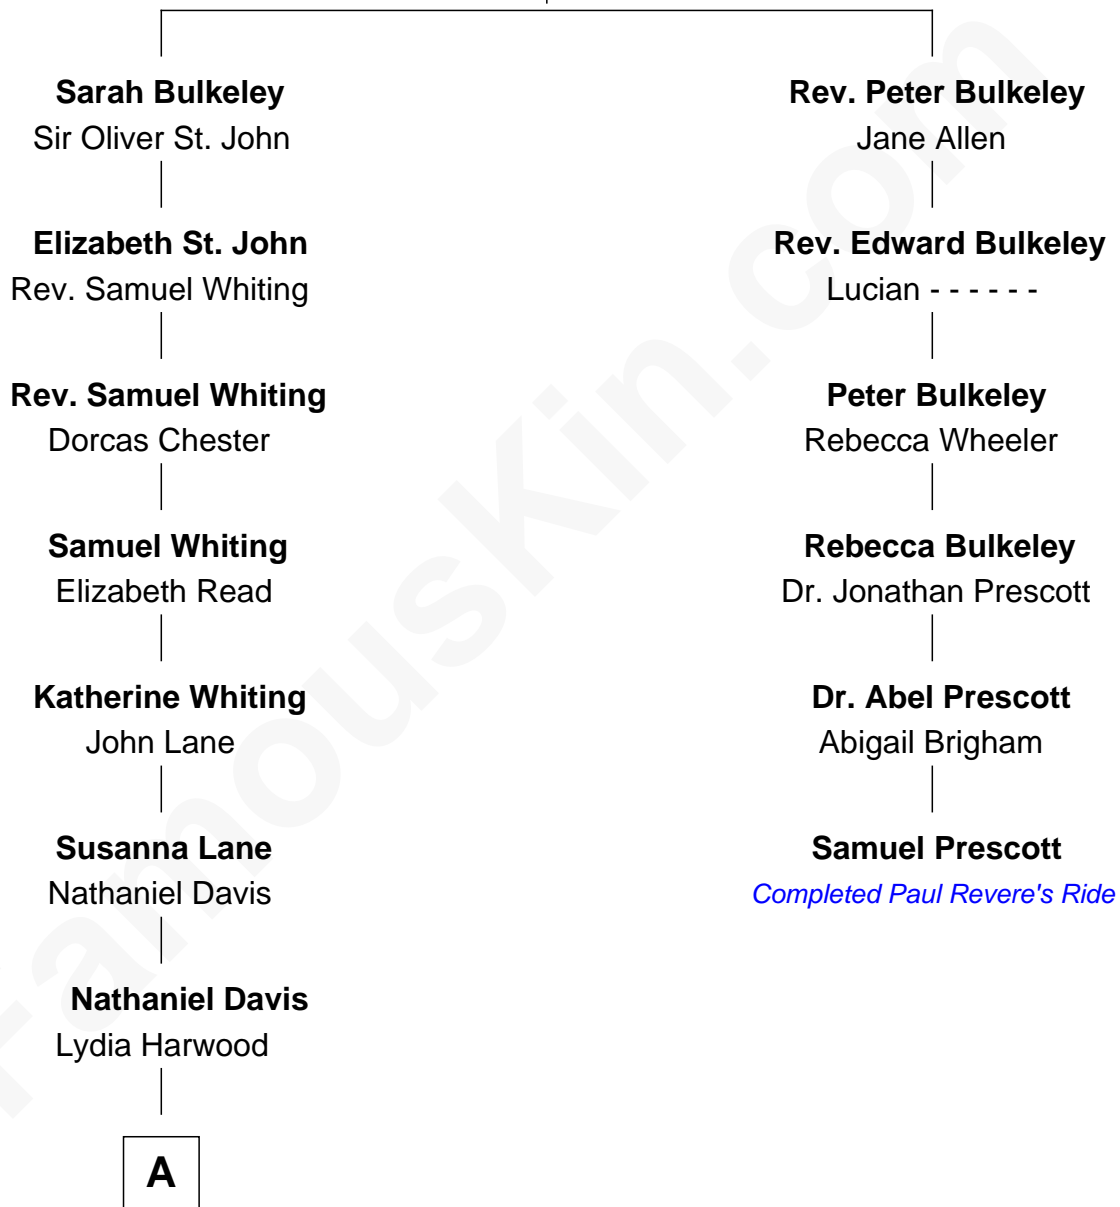

FamousKin.com Relationship Chart of

Calvin Coolidge

30th U.S. President

5th cousin 5 times removed of

Samuel Prescott

Completed Paul Revere's Midnight Ride

Rev. Edward Bulkeley

Olive Irby

A

—
Mary Davis

John Dunlap Moor

—
Hiram Dunlap Moor

Abigail Pinney Franklin

—
Victoria Josephine Moor

Col. John Calvin Coolidge

—
Calvin Coolidge

30th U.S. President

FamousKin.com