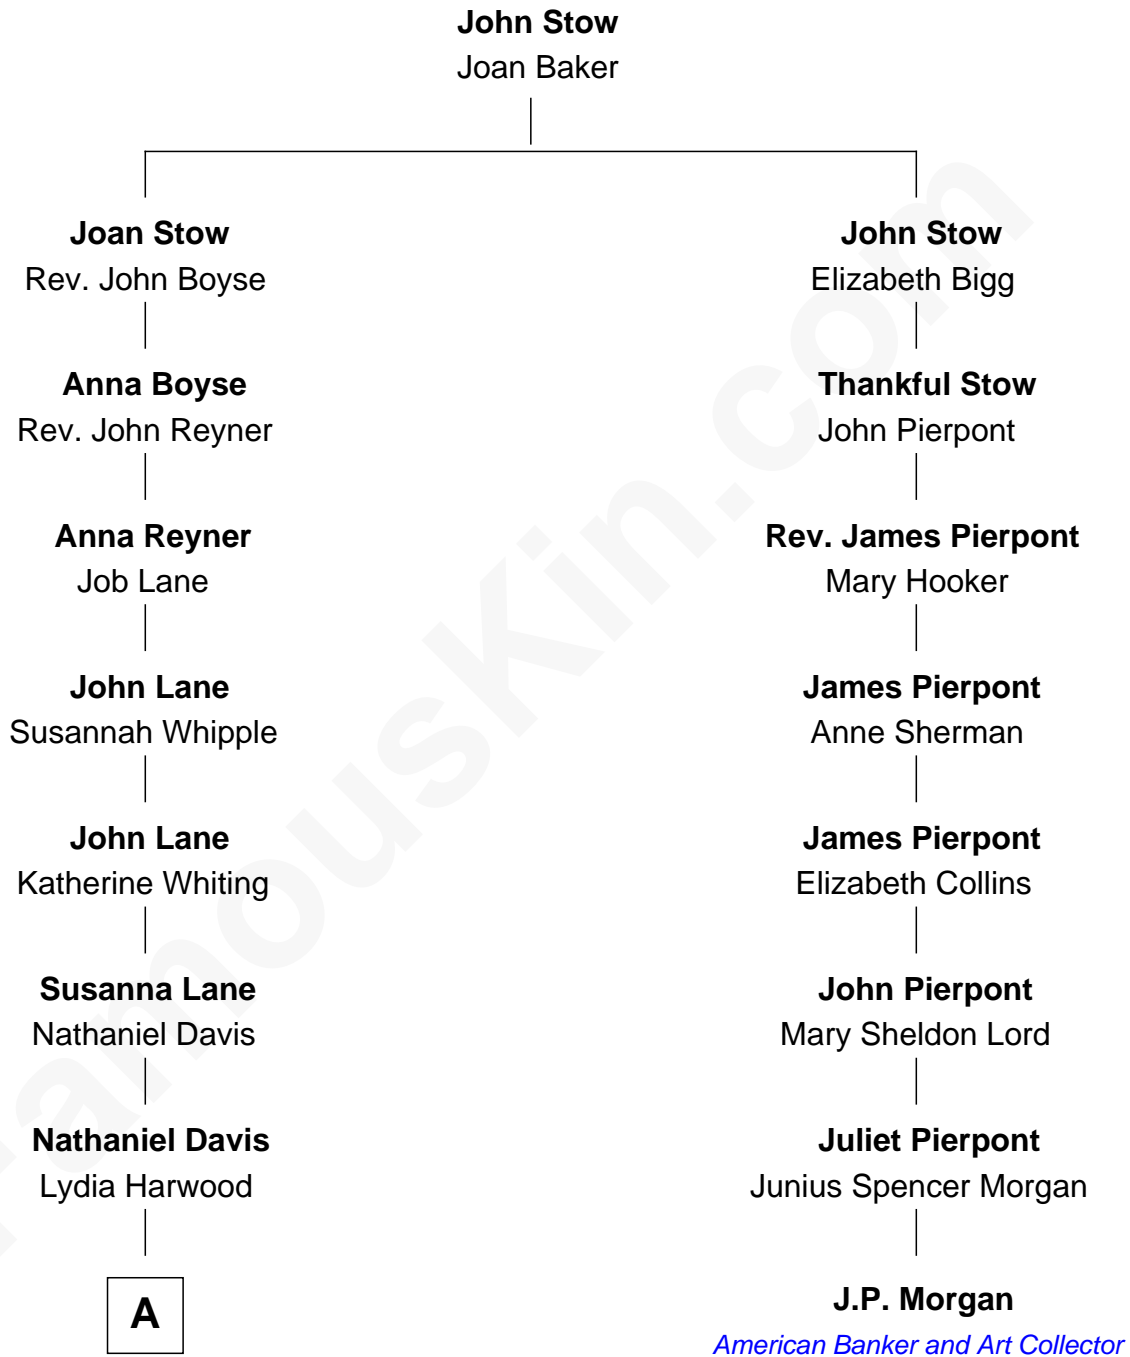

FamousKin.com
Relationship Chart of
Calvin Coolidge
30th U.S. President

7th cousin 3 times removed of

J.P. Morgan
American Banker and Art Collector

A

—
Mary Davis

John Dunlap Moor

—
Hiram Dunlap Moor

Abigail Pinney Franklin

—
Victoria Josephine Moor

Col. John Calvin Coolidge

—
Calvin Coolidge

30th U.S. President

FamousKin.com