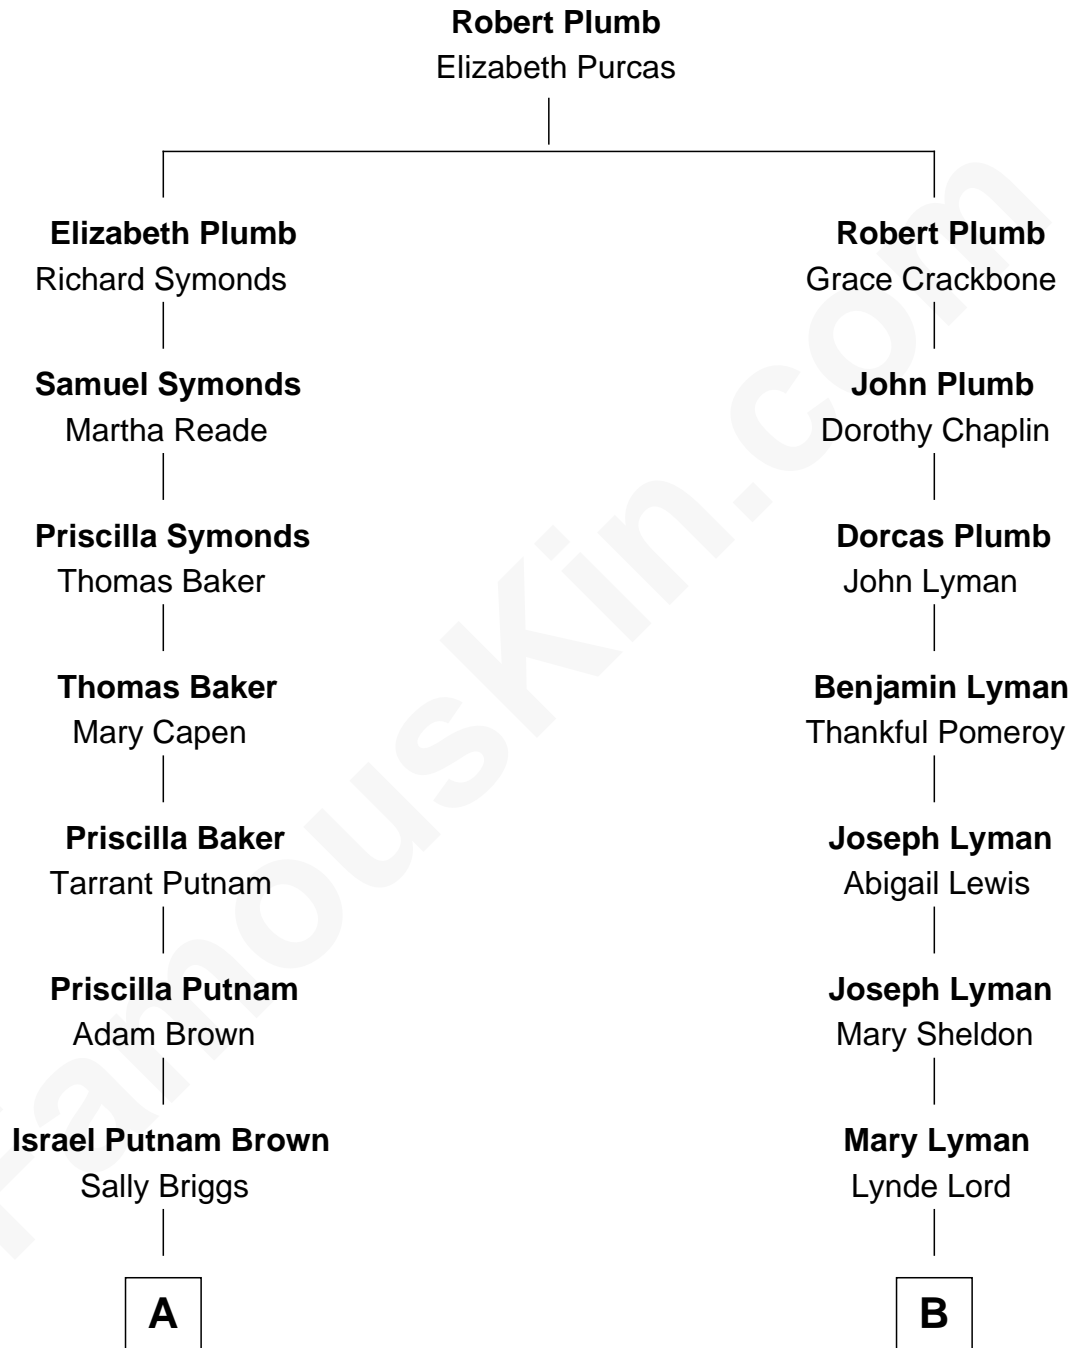

FamousKin.com
Relationship Chart of
Calvin Coolidge
30th U.S. President

9th cousin 1 time removed of

J.P. Morgan
American Banker and Art Collector

A

Sally Briggs Brown
Israel Chase Brewer

Sarah Almeda Brewer
Calvin Galusha Coolidge

Col. John Calvin Coolidge
Victoria Josephine Moor

Calvin Coolidge
30th U.S. President

B

Mary Sheldon Lord
John Pierpont

Juliet Pierpont
Junius Spencer Morgan

J.P. Morgan
American Banker and Art Collector

FamousKin.com