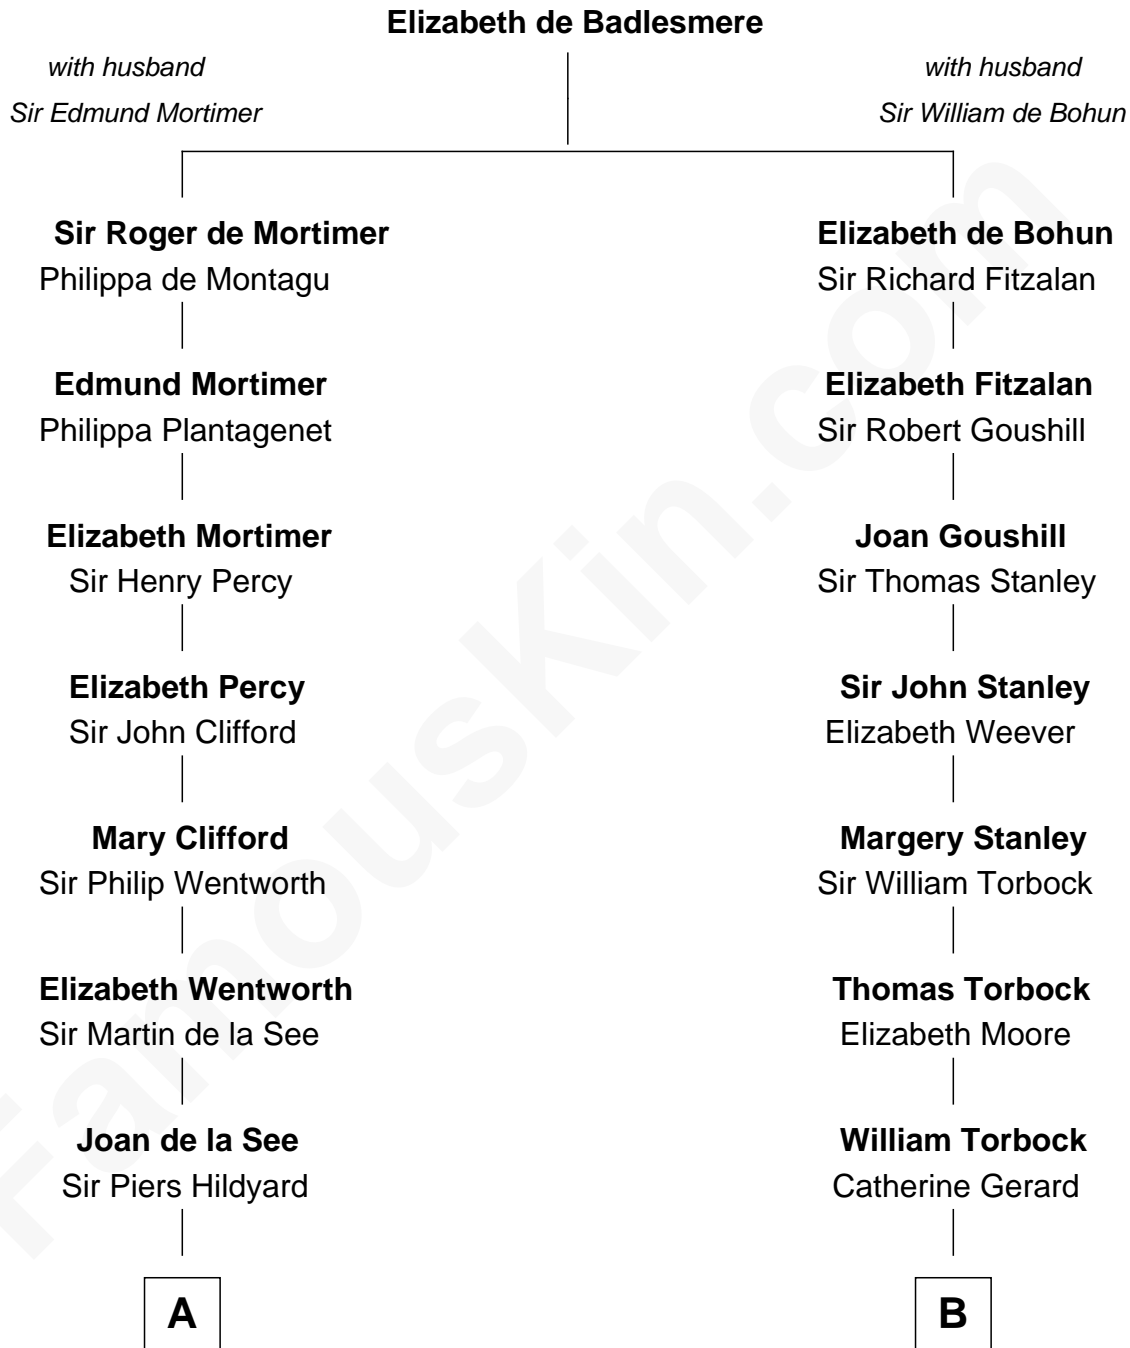

**FamousKin.com**  
**Relationship Chart of**  
**Calvin Coolidge**  
*30th U.S. President*

17th cousin 3 times removed of

**Juliette Gordon Low**  
*Founder of the Girl Scouts*

**C**

—  
**Sally Briggs Brown**

Israel Chase Brewer

—  
**Sarah Almeda Brewer**

Calvin Galusha Coolidge

—  
**Col. John Calvin Coolidge**

Victoria Josephine Moor

—  
**Calvin Coolidge**

*30th U.S. President*

FamousKin.com