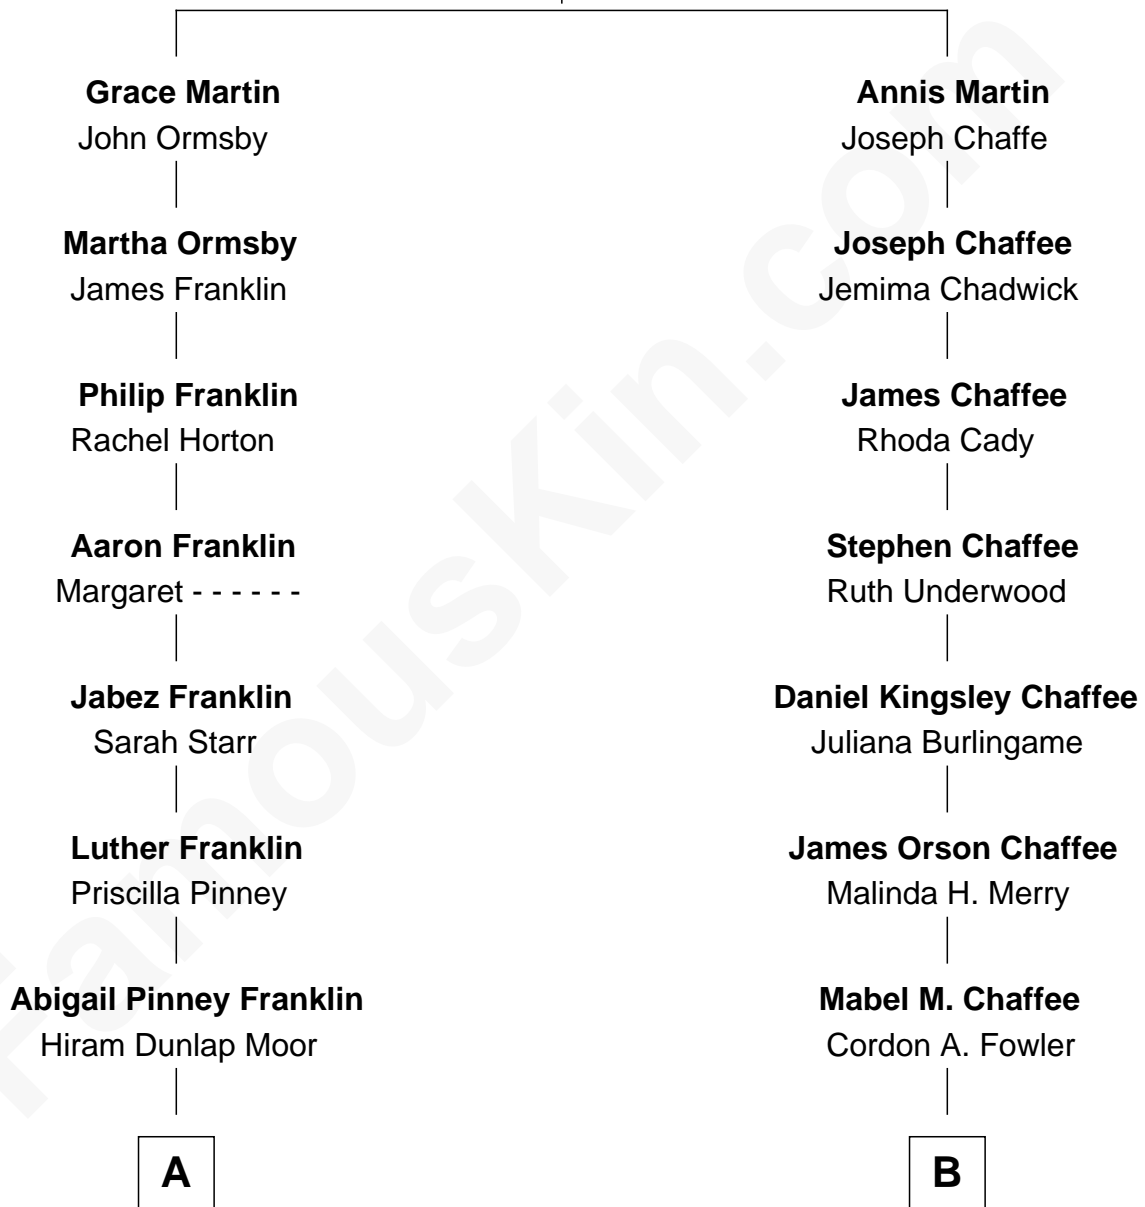

# FamousKin.com Relationship Chart of

**Calvin Coolidge**

*30th U.S. President*

8th cousin 1 time removed of

**Kevin Spacey**

*TV and Movie Actor*

**Richard Martin**

Elizabeth Salter

**A**

**Victoria Josephine Moor**  
Col. John Calvin Coolidge

**Calvin Coolidge**  
*30th U.S. President*

**B**

**Bayard C. Fowler**  
Norma Louise Spacey

**Thomas Geoffrey Fowler**  
Kathleen Ann Knutson

**Kevin Spacey**  
*TV and Movie Actor*