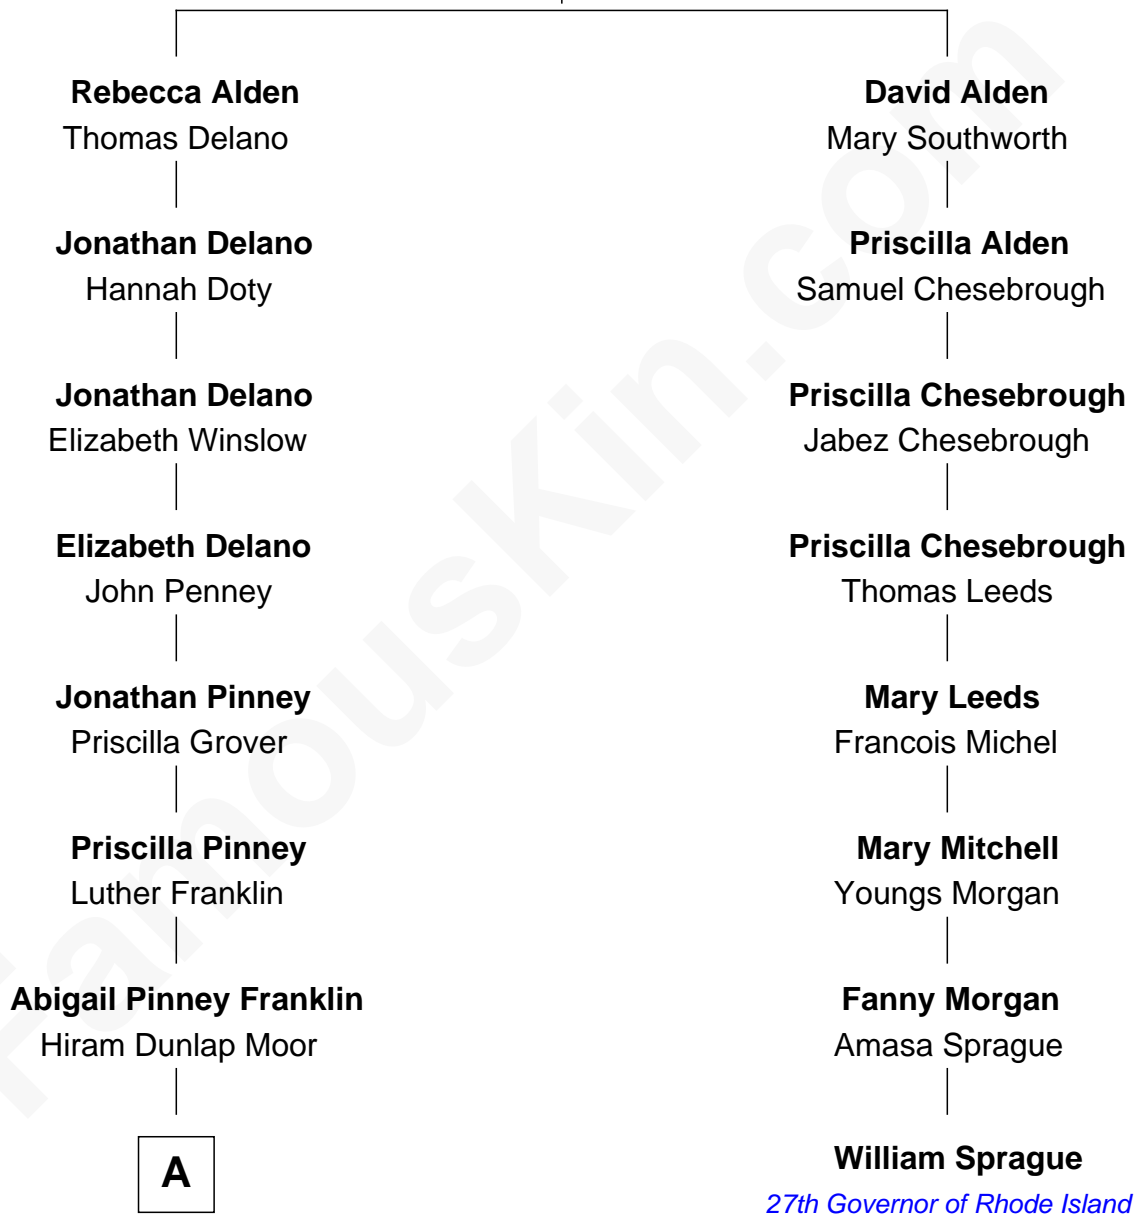

FamousKin.com Relationship Chart of

Calvin Coolidge

30th U.S. President

7th cousin 1 time removed of

William Sprague

27th Governor of Rhode Island

John Alden
Priscilla Mullins

A

Victoria Josephine Moor

Col. John Calvin Coolidge

Calvin Coolidge

30th U.S. President

FamousKin.com