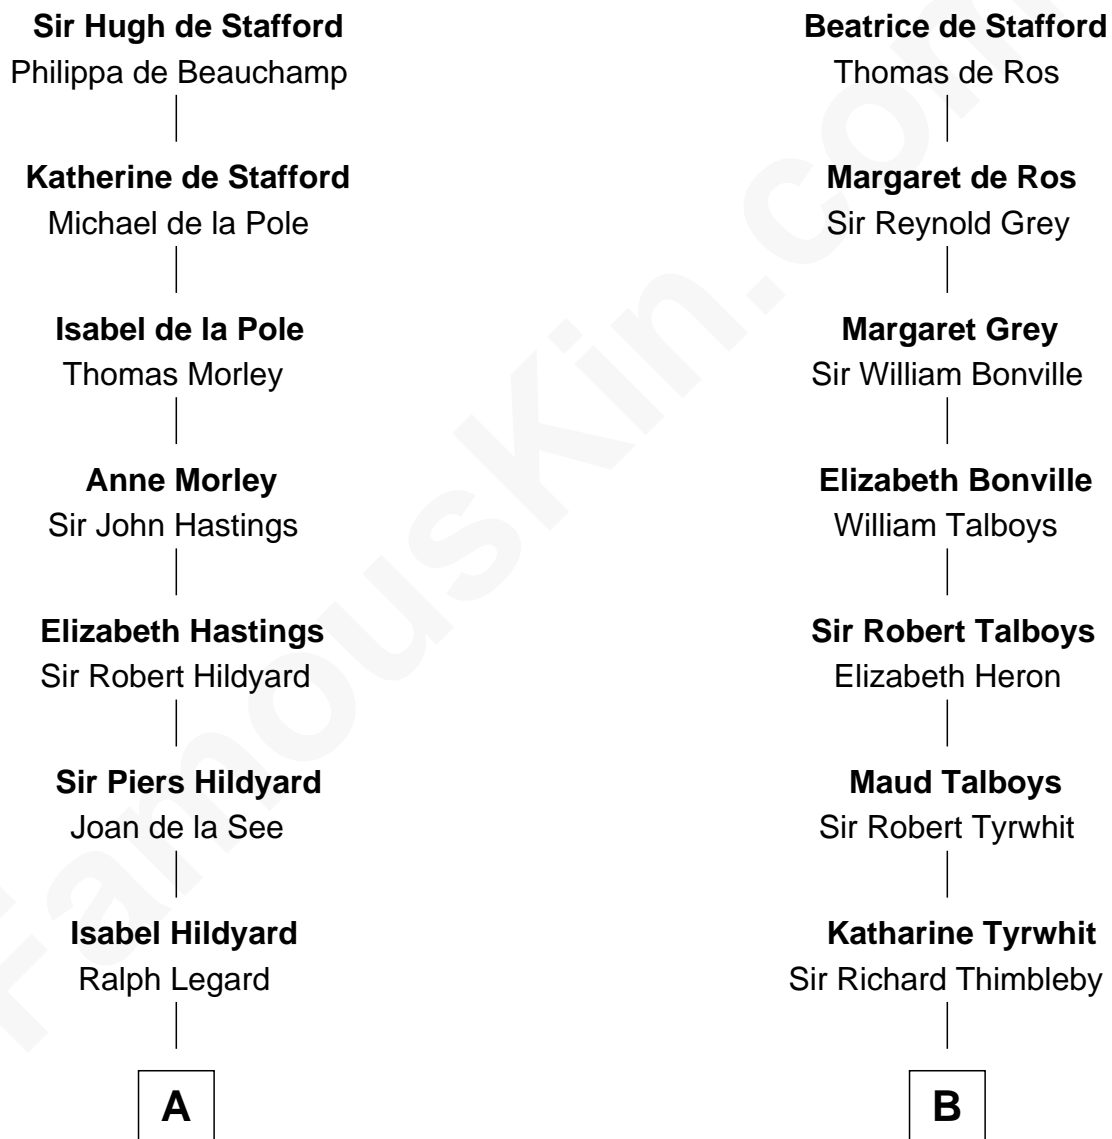

Ralph de Stafford

Margaret de Audley