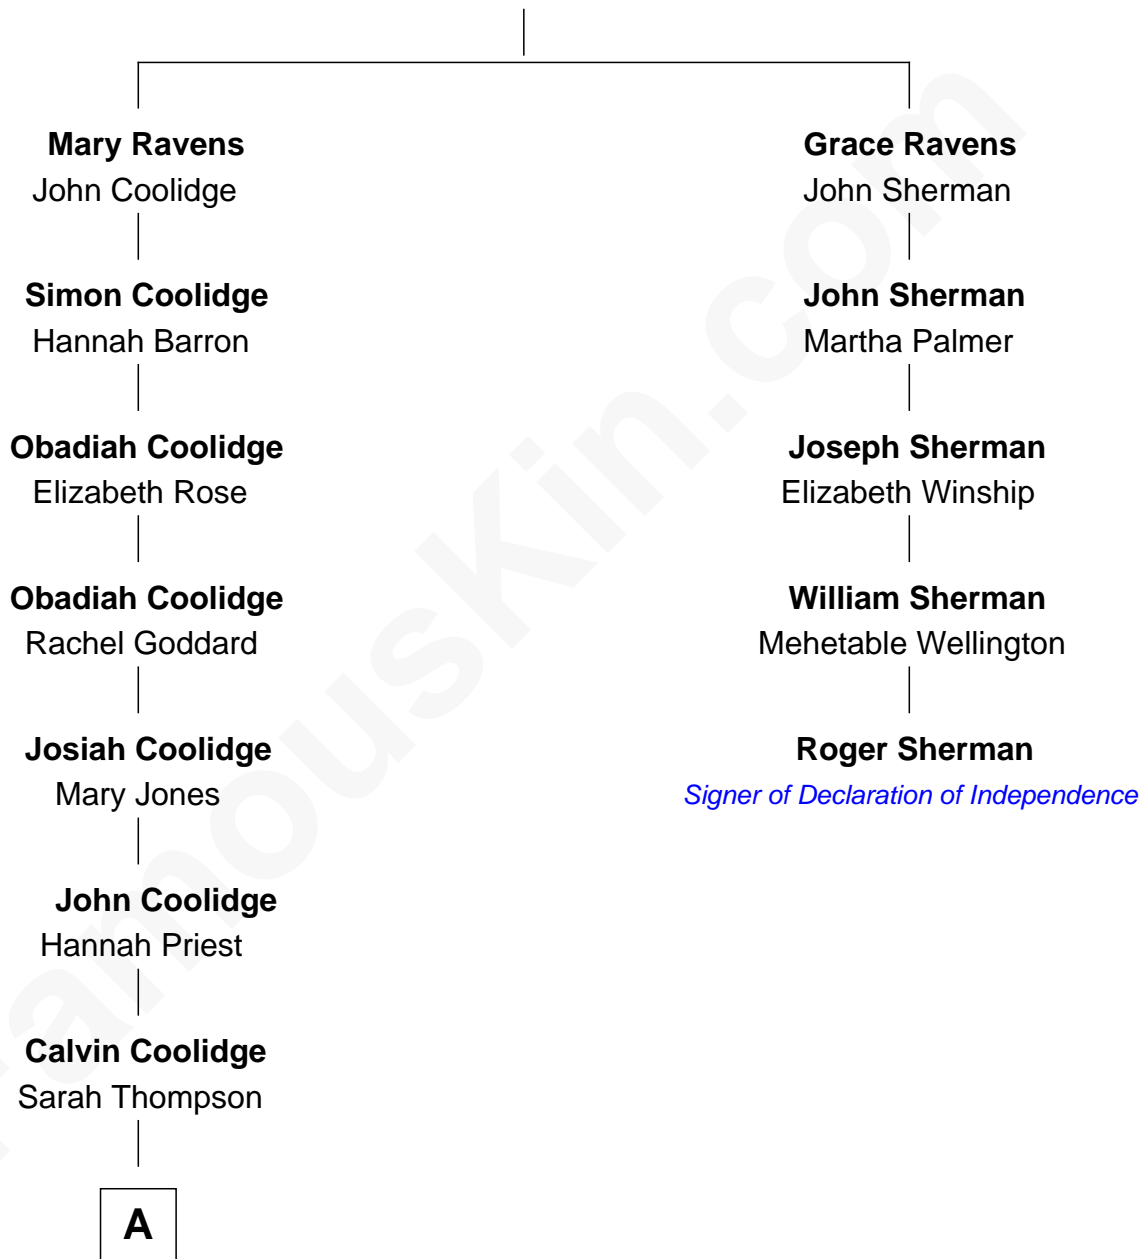

FamousKin.com Relationship Chart of

Calvin Coolidge

30th U.S. President

4th cousin 5 times removed of

Roger Sherman

Signer of the Declaration of Independence

Rev. Richard Ravens

Elizabeth Hedge

A

—
Calvin Galusha Coolidge

Sarah Almeda Brewer

—
Col. John Calvin Coolidge

Victoria Josephine Moor

—
Calvin Coolidge

30th U.S. President

FamousKin.com