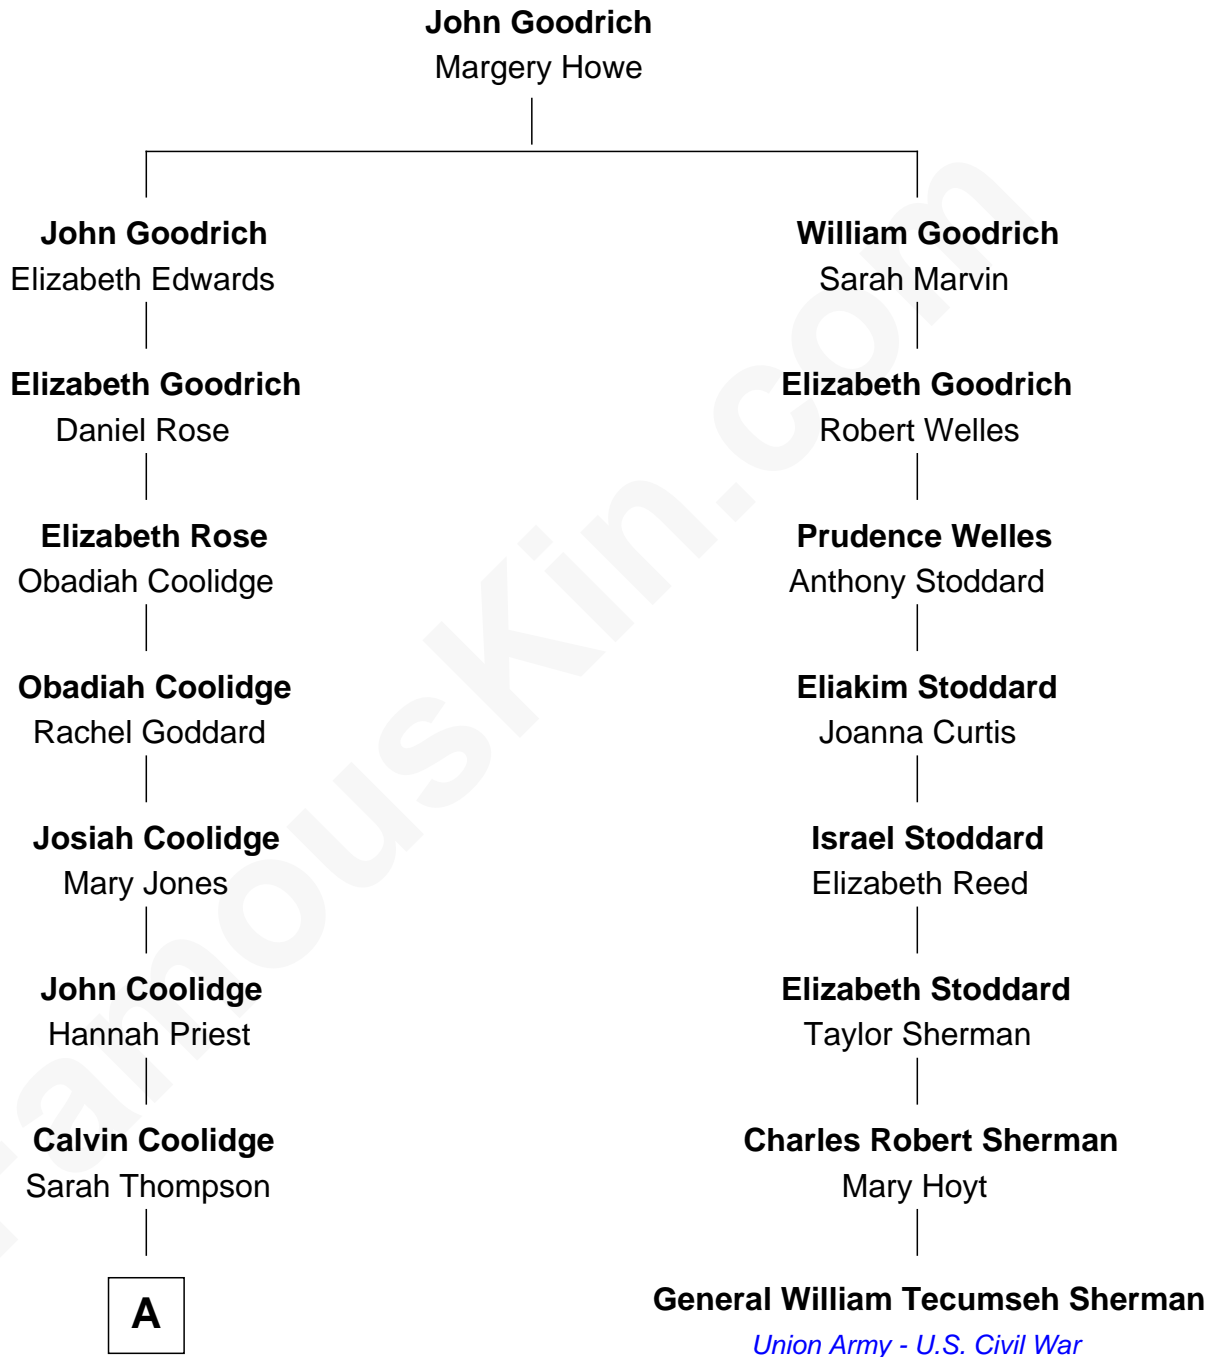

**FamousKin.com**  
**Relationship Chart of**  
**Calvin Coolidge**  
*30th U.S. President*

7th cousin 2 times removed of

**General William Tecumseh Sherman**  
*Union Army - U.S. Civil War*

A

Calvin Galusha Coolidge

Sarah Almeda Brewer

Col. John Calvin Coolidge

Victoria Josephine Moor

Calvin Coolidge

*30th U.S. President*

FamousKin.com