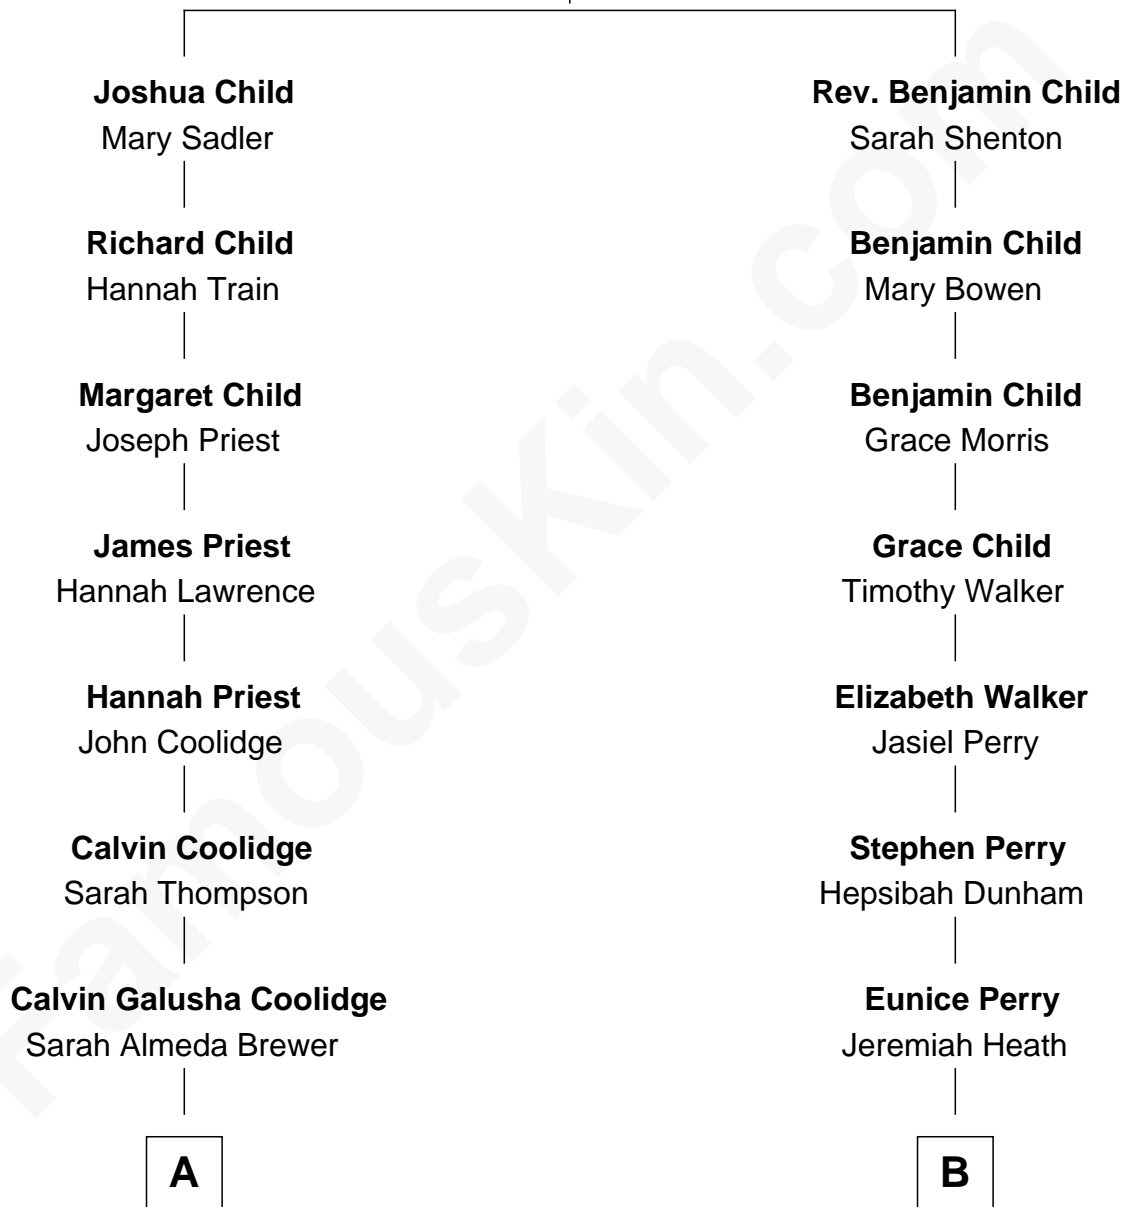

FamousKin.com Relationship Chart of

Calvin Coolidge

30th U.S. President

8th cousin 2 times removed of

Frank G. Allen

51st Governor of Massachusetts

Wolston Child

Ellen Empson

A

Col. John Calvin Coolidge

Victoria Josephine Moor

Calvin Coolidge

30th U.S. President

B

Era Heath

Mary Kidder French

Mary Louisa Heath

John Henry Gilman

Abbie Louise Gilman

Frank Mitchell Allen

Frank G. Allen

51st Governor of Massachusetts

FamousKin.com