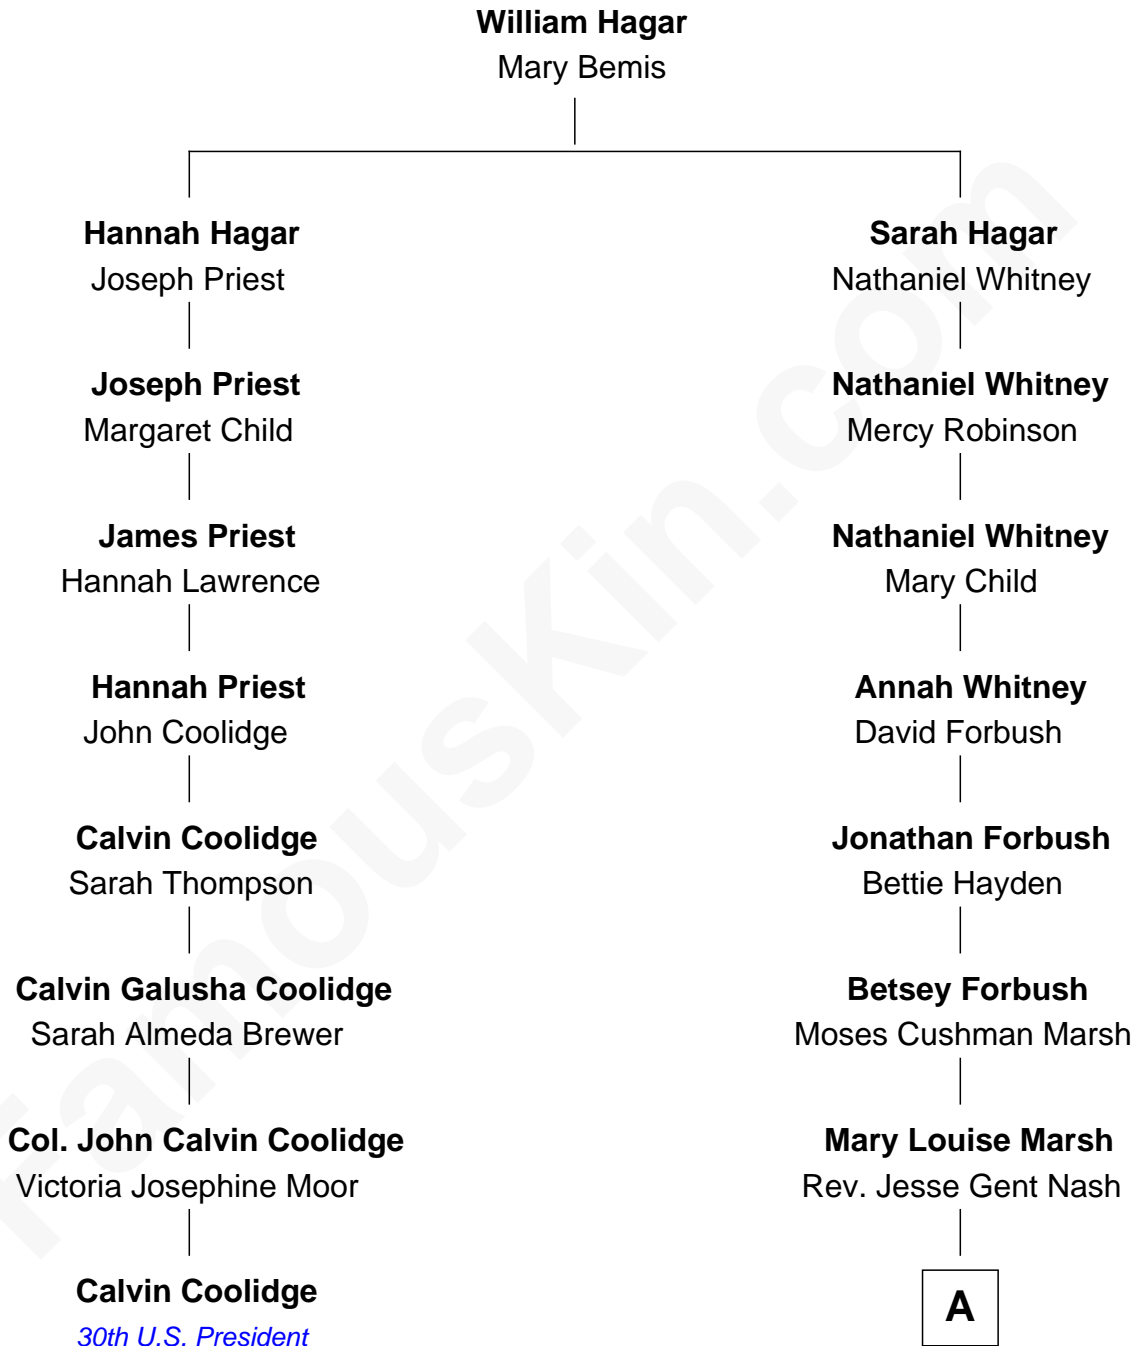

FamousKin.com

Relationship Chart of

Calvin Coolidge

30th U.S. President

7th cousin 2 times removed of

John Forbes Nash, Jr.
"A Beautiful Mind" Mathematician

A

Alexander Q. Nash

Martha A. Smith

John Forbes Nash

Margaret Virginia Martin

John Forbes Nash, Jr.

A Beautiful Mind