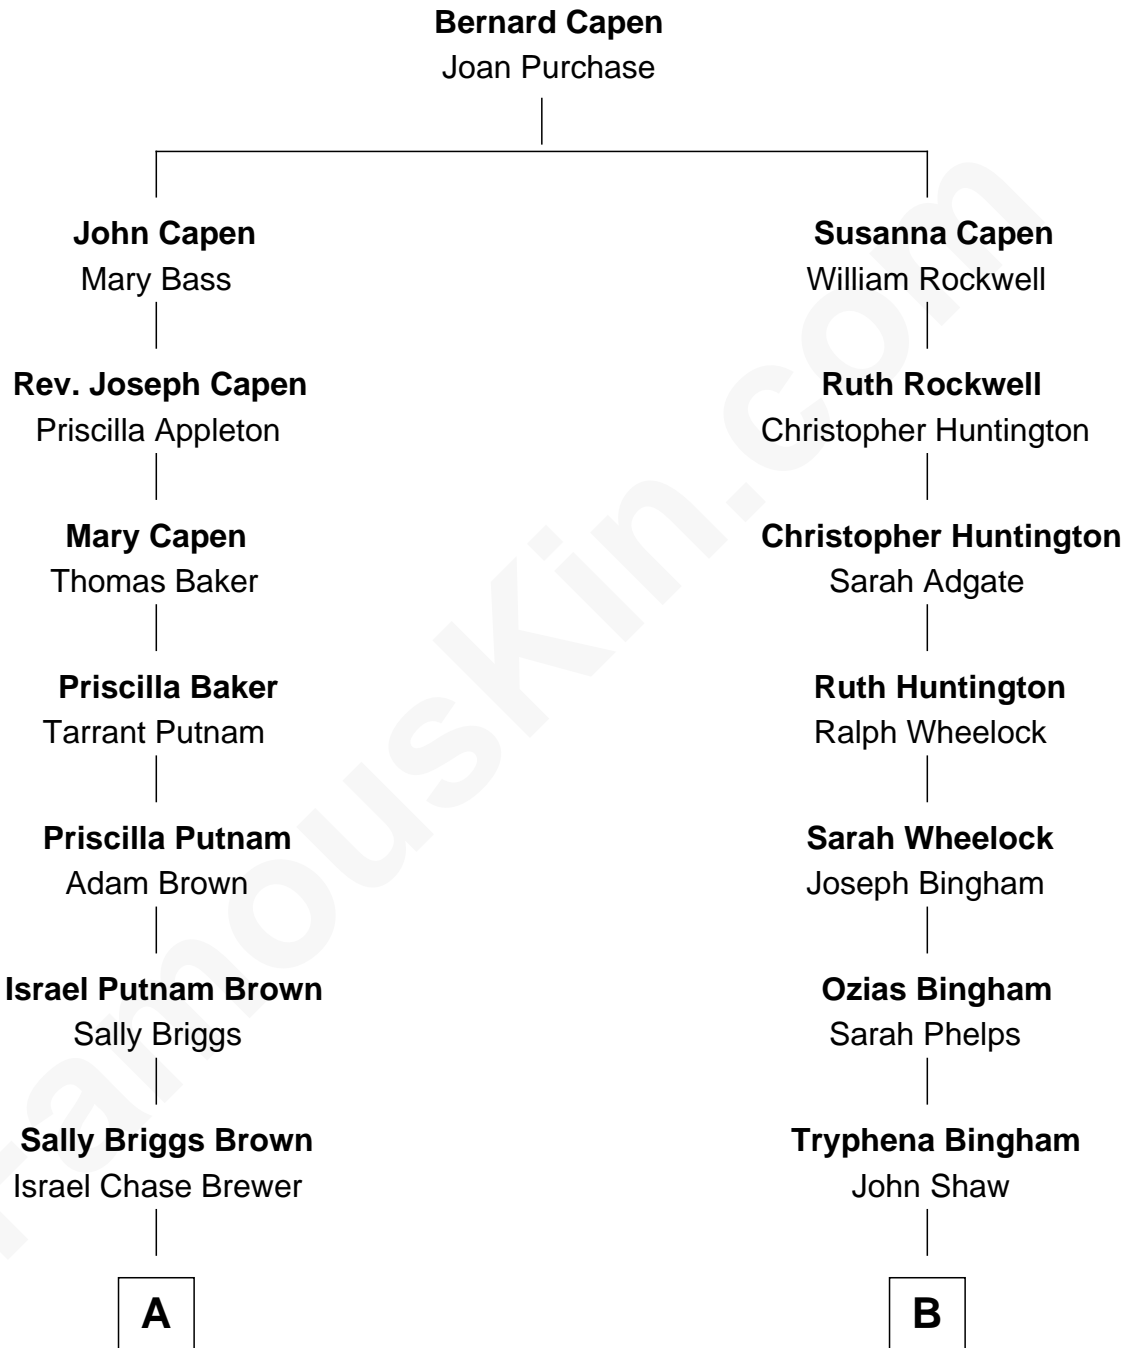

FamousKin.com Relationship Chart of

Calvin Coolidge

30th U.S. President

9th cousin 4 times removed of

Rainn Wilson

TV and Movie Actor

A

Sarah Almeda Brewer
Calvin Galusha Coolidge

Col. John Calvin Coolidge
Victoria Josephine Moor

Calvin Coolidge
30th U.S. President

B

Louisa Tryphena Shaw
Amos Hewitt

Mary Louisa Hewitt
Emery J. Mosher

Charles E. Mosher
Susanna Jane Garrison

Edna Lora Mosher
Theodore Orick Whitman