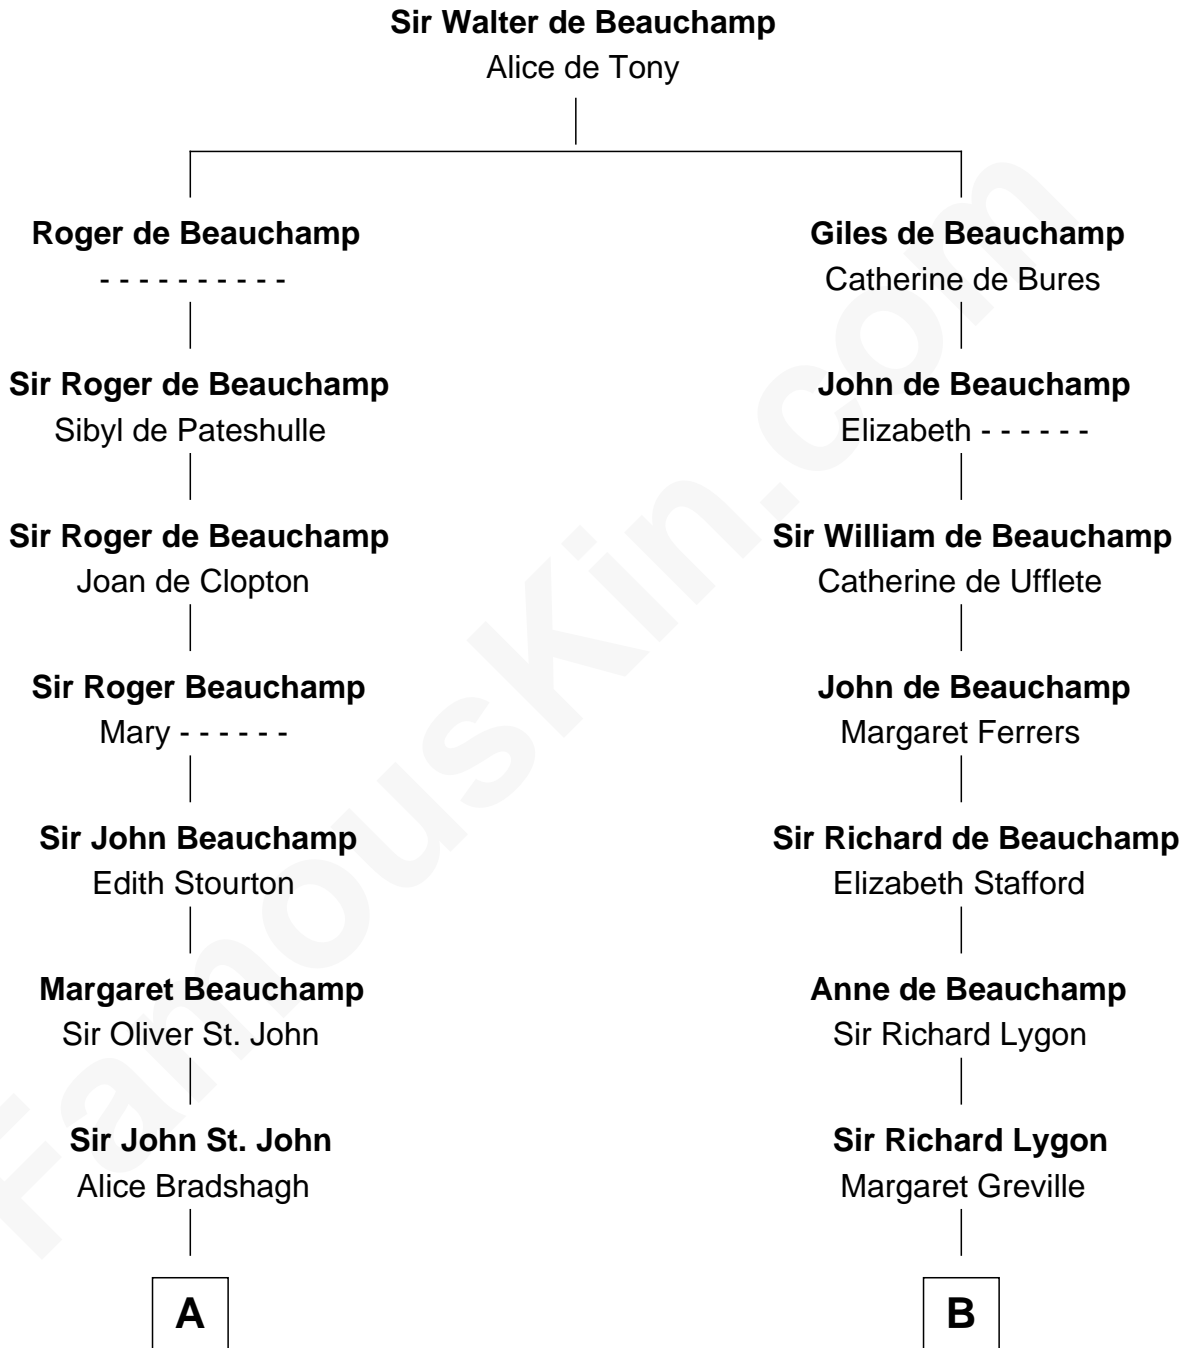

**FamousKin.com**  
**Relationship Chart of**  
**Calvin Coolidge**  
*30th U.S. President*

**18th cousin 2 times removed of**  
**General Douglas MacArthur**  
*U.S. Army - World War II*

**C**

**Mary Davis**  
John Dunlap Moor

**Hiram Dunlap Moor**  
Abigail Pinney Franklin

**Victoria Josephine Moor**  
Col. John Calvin Coolidge

**Calvin Coolidge**  
*30th U.S. President*

**D**

**Gen. Arthur MacArthur**  
Mary Pinckney Hardy

**General Douglas MacArthur**  
*U.S. Army - World War II*