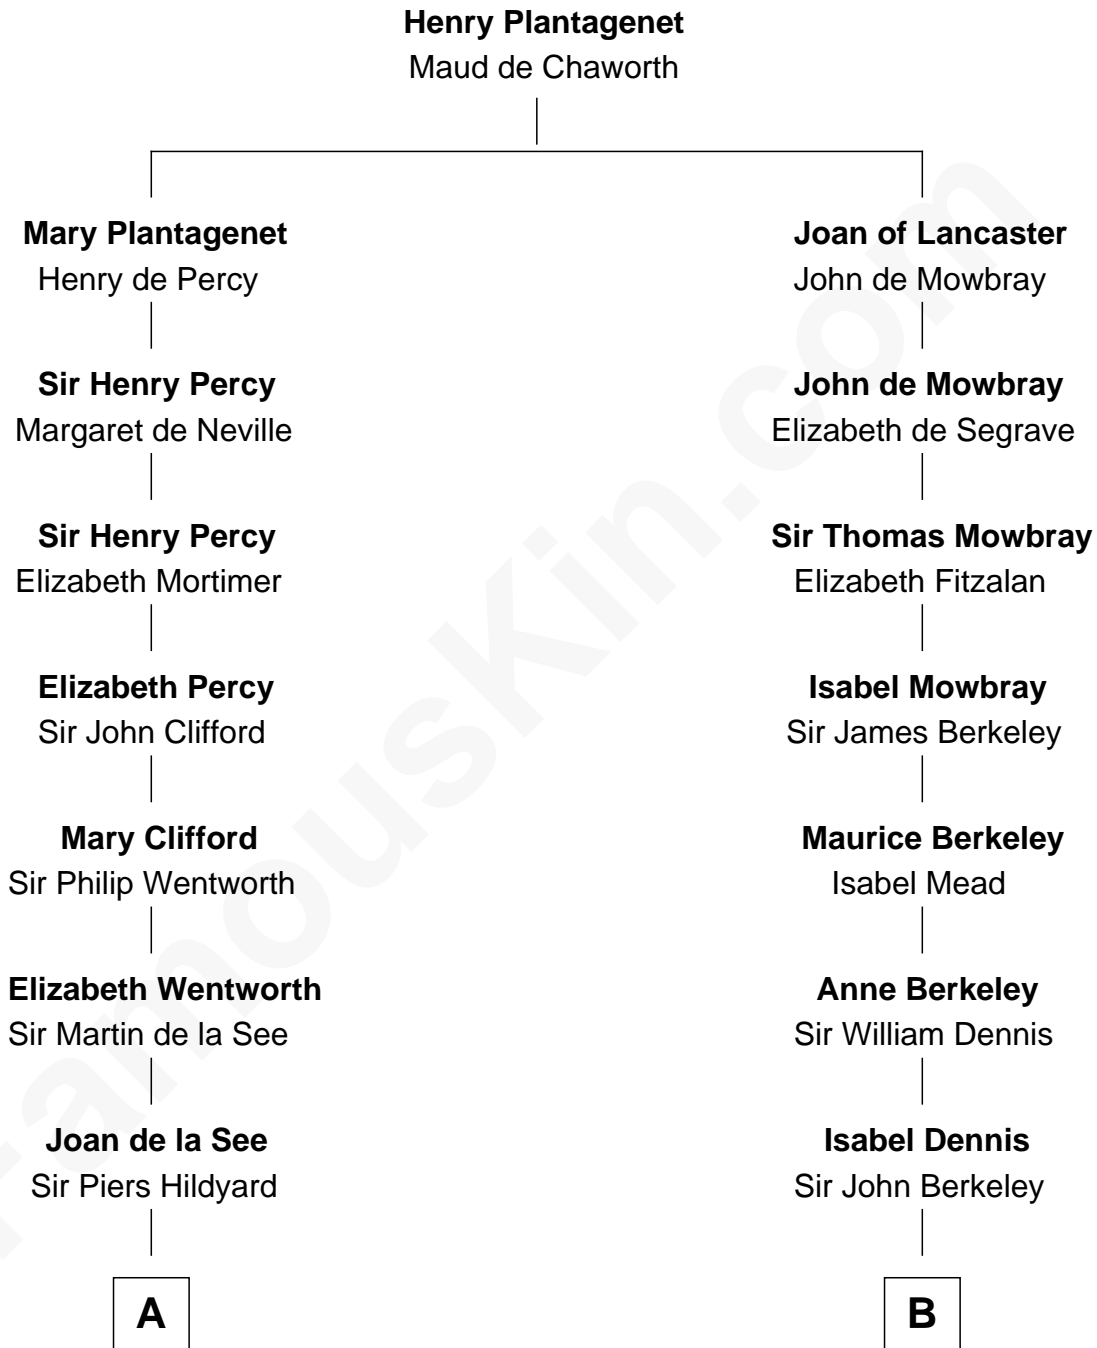

FamousKin.com
Relationship Chart of
Calvin Coolidge
30th U.S. President

18th cousin 2 times removed of
General Douglas MacArthur
U.S. Army - World War II

C

Sally Briggs Brown
Israel Chase Brewer

Sarah Almeda Brewer
Calvin Galusha Coolidge

Col. John Calvin Coolidge
Victoria Josephine Moor

Calvin Coolidge
30th U.S. President

D

Gen. Arthur MacArthur
Mary Pinckney Hardy

General Douglas MacArthur
U.S. Army - World War II

FamousKin.com