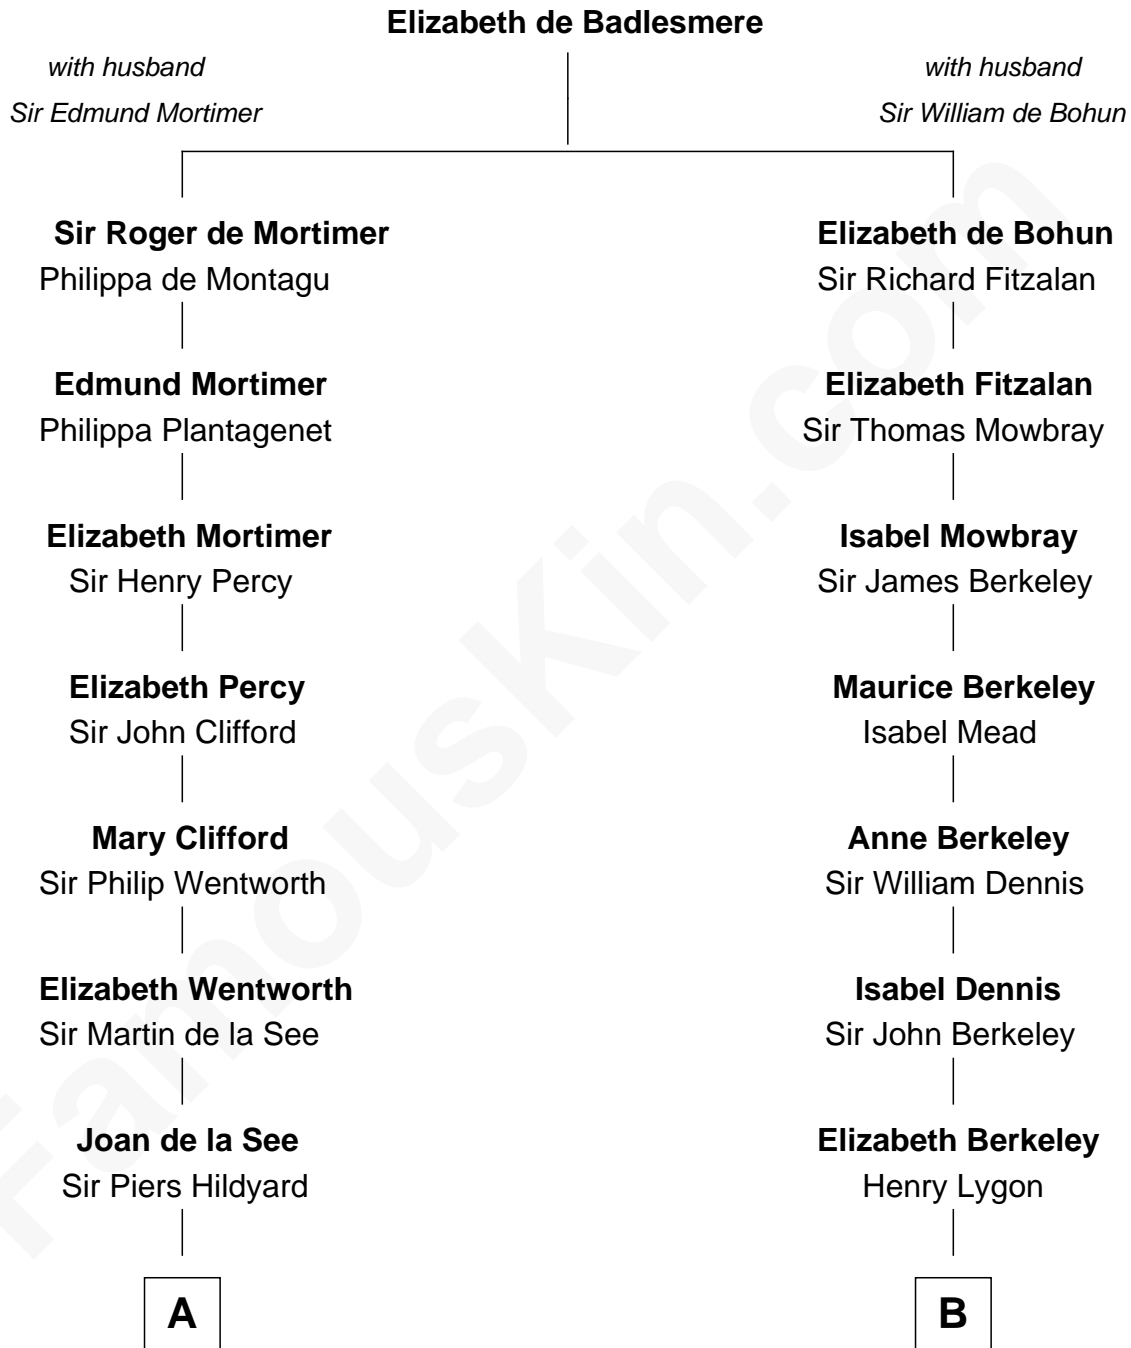

FamousKin.com
Relationship Chart of
Calvin Coolidge
30th U.S. President

17th cousin 3 times removed of
General Douglas MacArthur
U.S. Army - World War II

C

—
Sally Briggs Brown

Israel Chase Brewer

—
Sarah Almeda Brewer

Calvin Galusha Coolidge

—
Col. John Calvin Coolidge

Victoria Josephine Moor

—
Calvin Coolidge

30th U.S. President

FamousKin.com