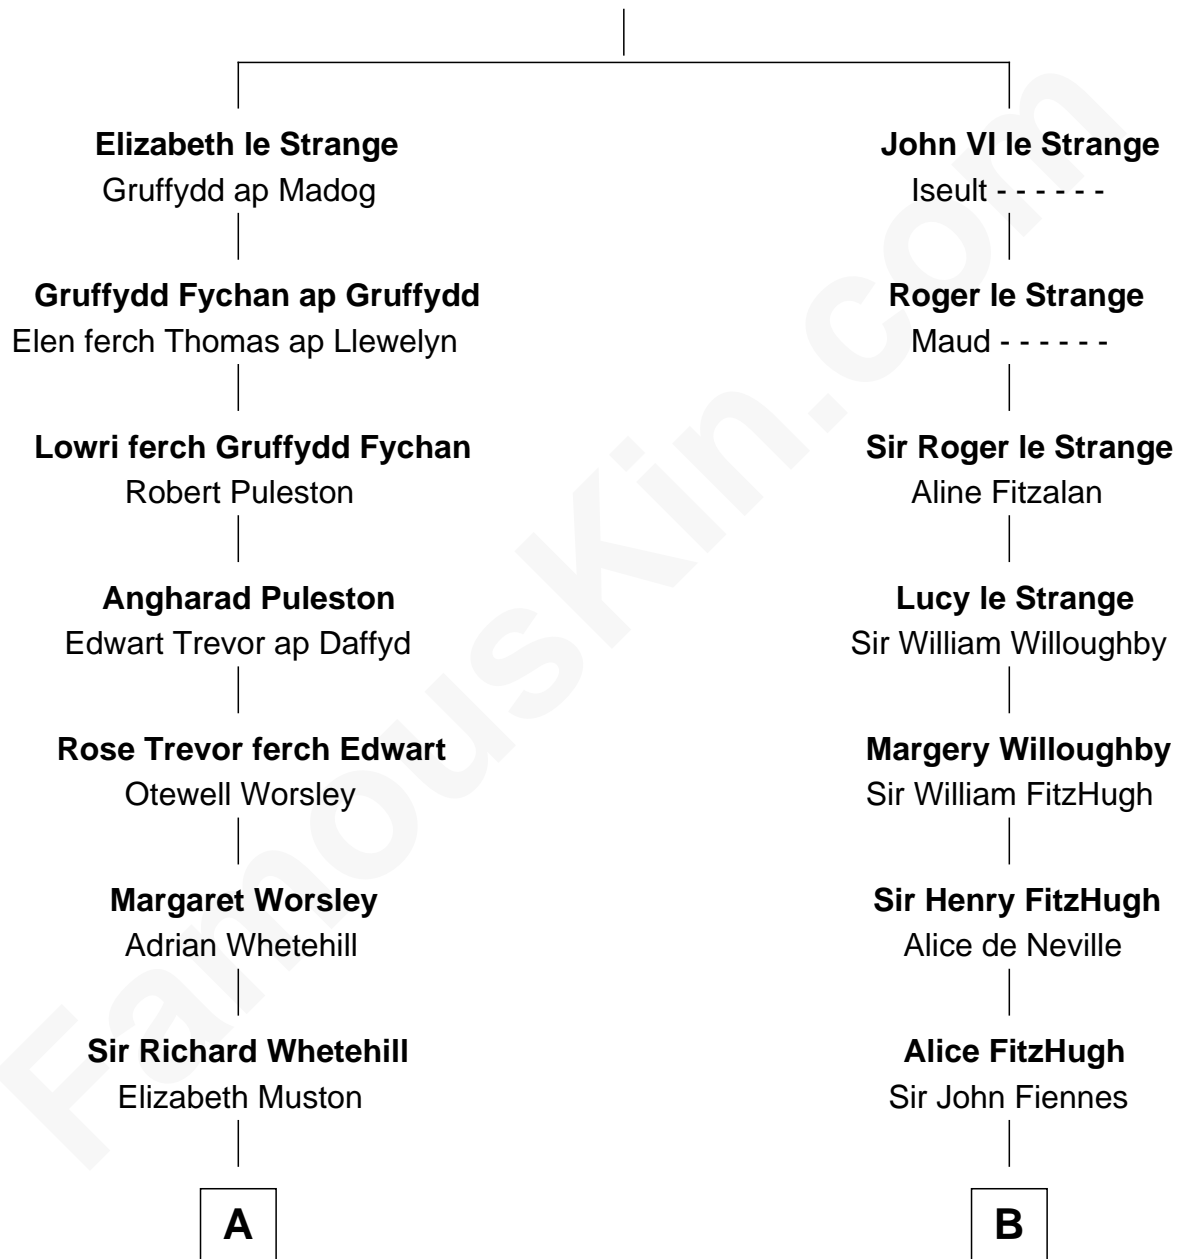

FamousKin.com Relationship Chart of

Calvin Coolidge

30th U.S. President

19th cousin 2 times removed of

Frank Lloyd Wright

American Architect

John V le Strange

Maud de Walton

C

Sarah Almeda Brewer
Calvin Galusha Coolidge

Col. John Calvin Coolidge
Victoria Josephine Moor

Calvin Coolidge
30th U.S. President

D

Capt. Russell Hubbard
Mary Gray

Martha Hubbard
David Wright

Rev. David Wright
Abigail Goddard