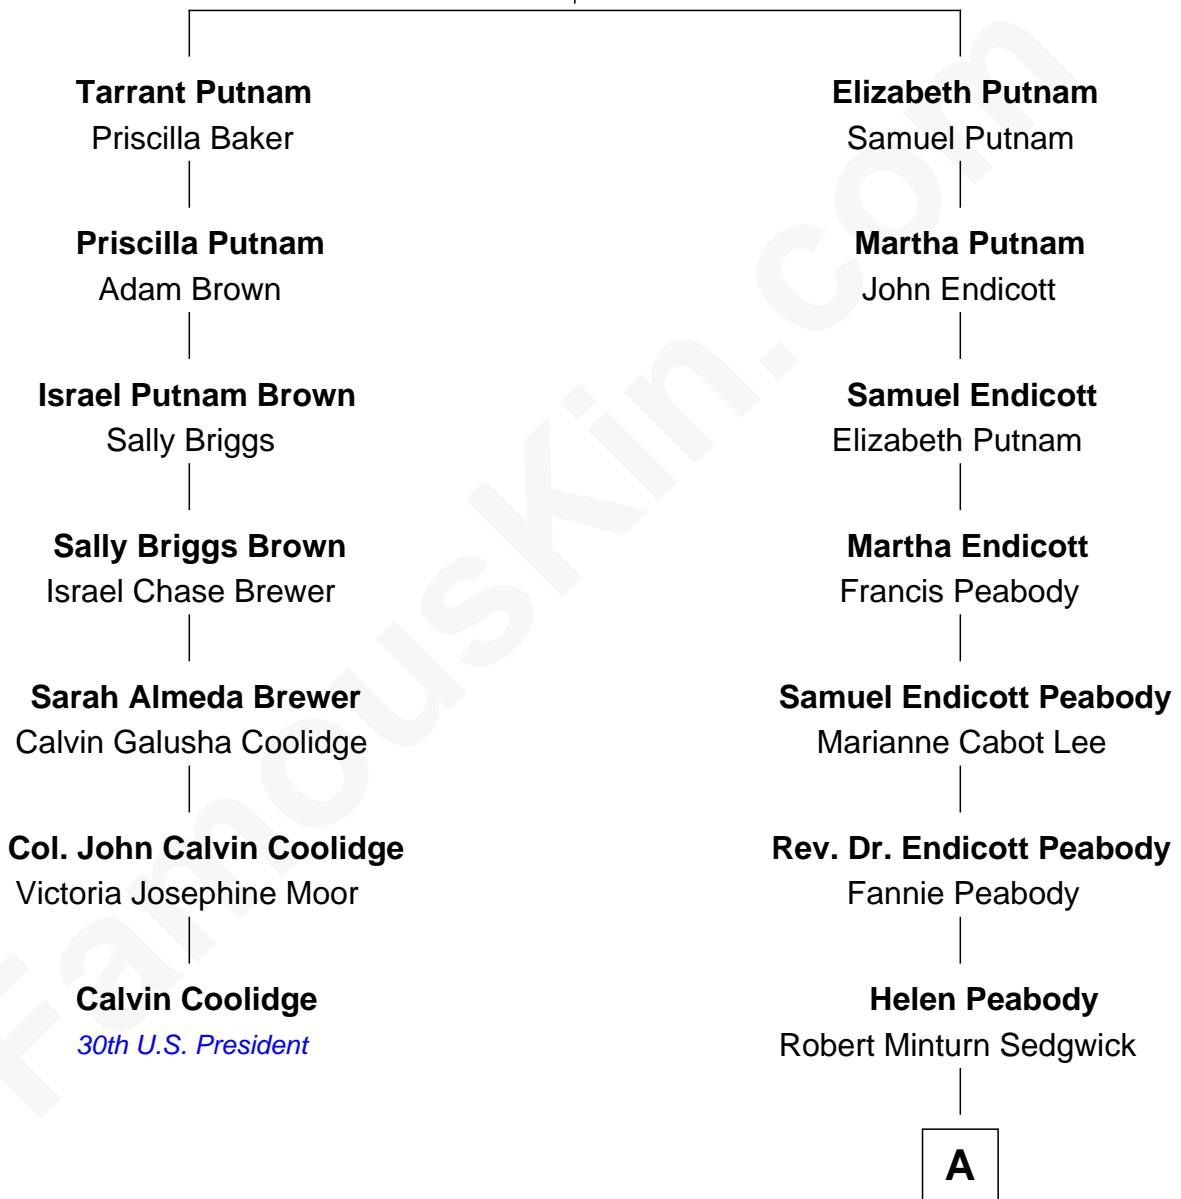

FamousKin.com

Relationship Chart of

Calvin Coolidge

30th U.S. President

6th cousin 2 times removed of

Kyra Sedgwick

TV and Movie Actress

Tarrant Putnam
Elizabeth Bacon

A

Henry Dwight Sedgwick

Patricia Ann Rosenwald

Kyra Sedgwick

TV and Movie Actress

FamousKin.com