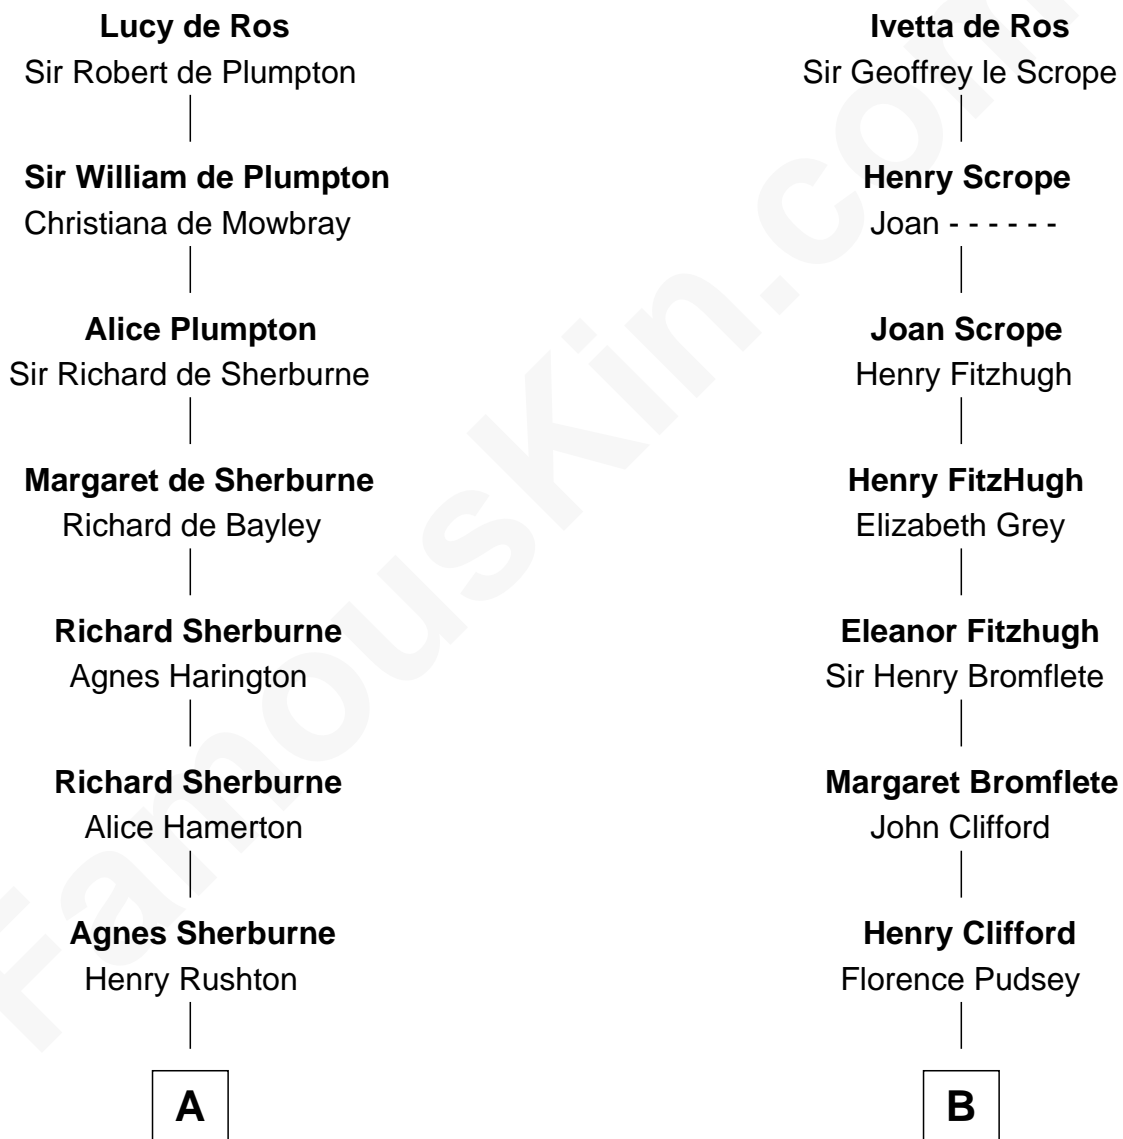

# FamousKin.com Relationship Chart of

**Calvin Coolidge**

*30th U.S. President*

16th cousin 5 times removed of

**Fletcher Christian**

*Leader of the mutiny on the Bounty*

**Sir William de Ros**

Eustache Fitz Ralph

**C**

Jonathan Pinney

Priscilla Grover

Priscilla Pinney

Luther Franklin

Abigail Pinney Franklin

Hiram Dunlap Moor

Victoria Josephine Moor