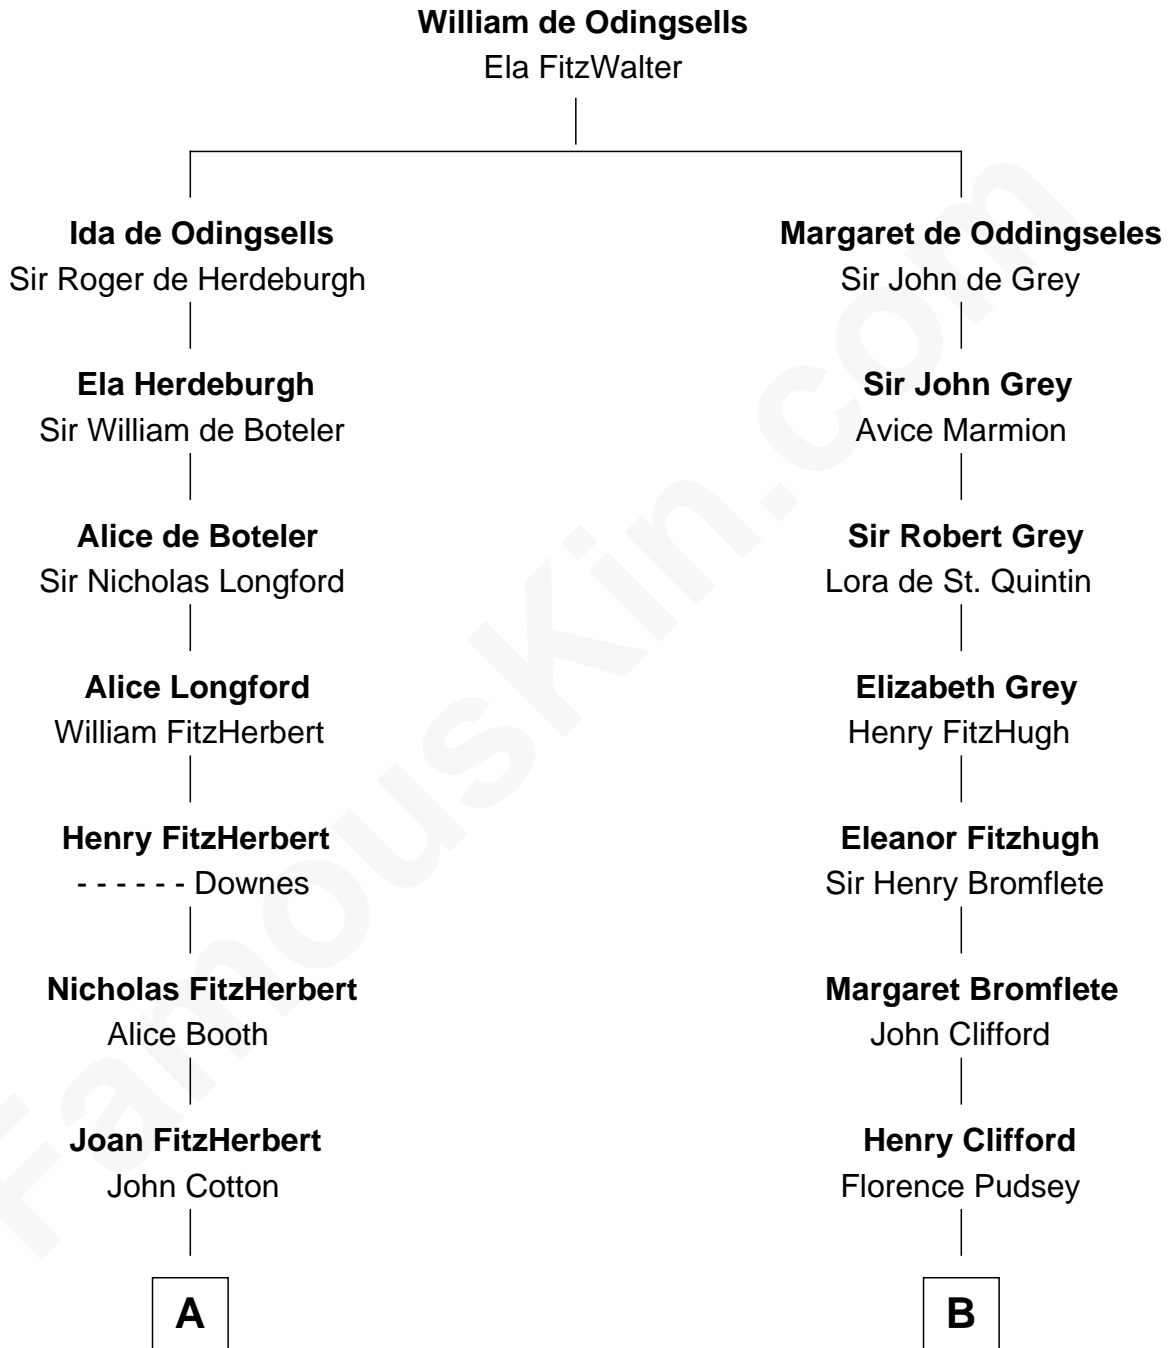

FamousKin.com Relationship Chart of

Calvin Coolidge

30th U.S. President

16th cousin 5 times removed of

Fletcher Christian

Leader of the mutiny on the Bounty

THE "BOUNTY" AT SEASIDE

C

—
Nathaniel Davis

Lydia Harwood

—
Mary Davis

John Dunlap Moor

—
Hiram Dunlap Moor

Abigail Pinney Franklin

—
Victoria Josephine Moor

Col. John Calvin Coolidge