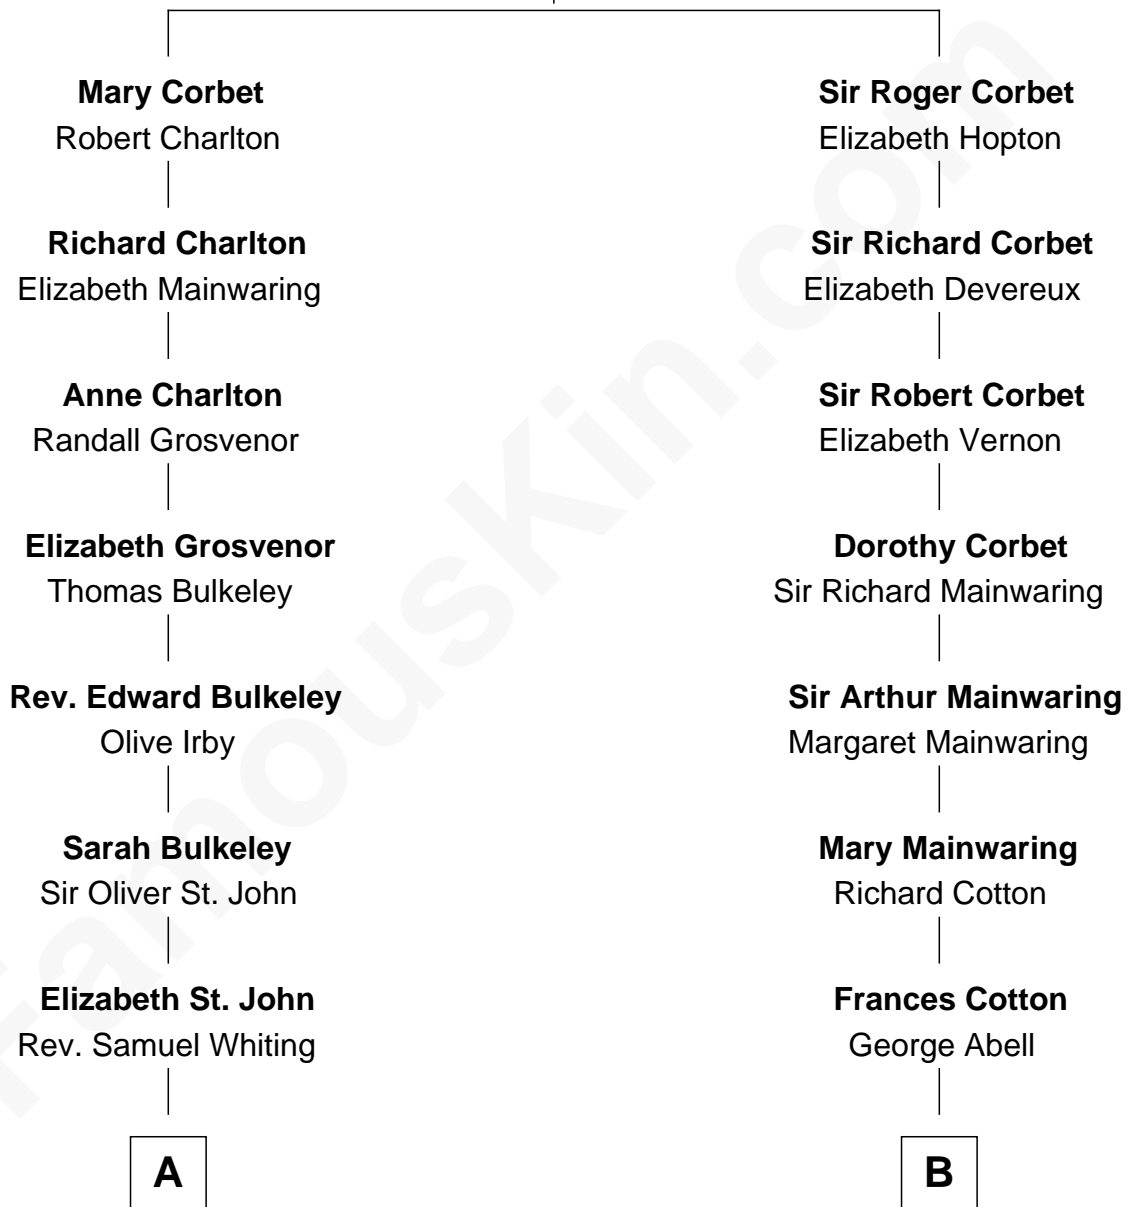

**FamousKin.com**  
**Relationship Chart of**  
**Calvin Coolidge**  
*30th U.S. President*

**15th cousin 3 times removed of**  
**Amber Stevens West**  
*TV and Movie Actress*

**Sir Robert Corbet**  
 Margaret - - - - -

C

**Terry Keith Ingstad**  
Beverly Jean Cunningham

**Amber Stevens West**  
*TV and Movie Actress*

FamousKin.com