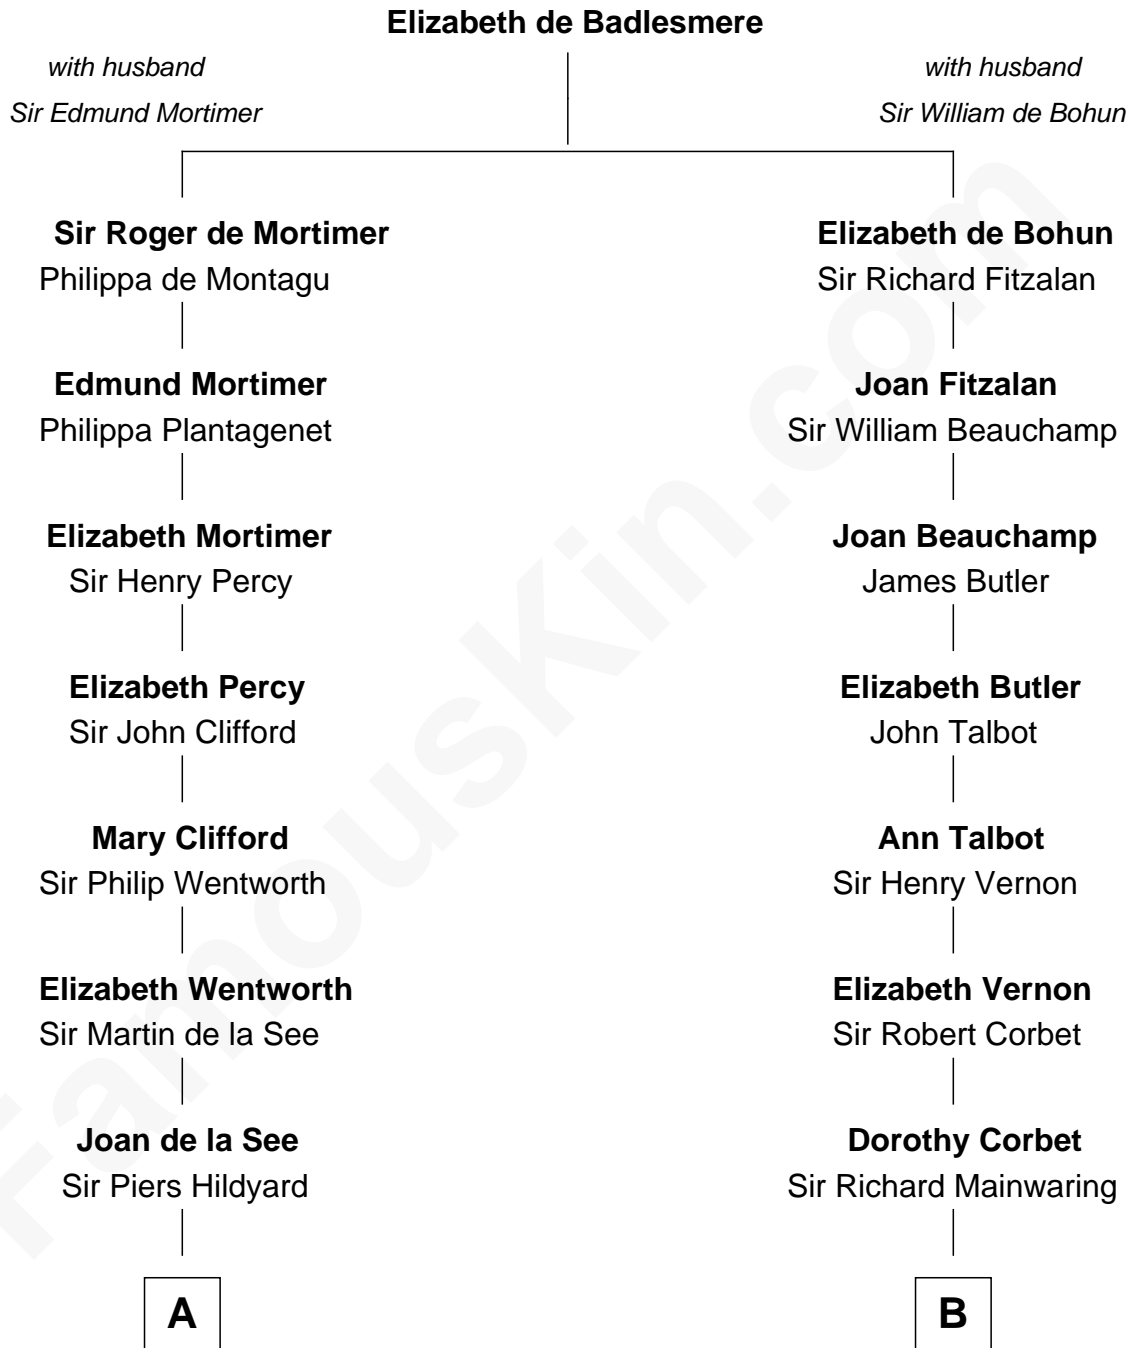

**FamousKin.com**  
**Relationship Chart of**  
**Calvin Coolidge**  
*30th U.S. President*

**20th cousin 1 time removed of**  
**Amber Stevens West**  
*TV and Movie Actress*

**C**

**Sally Briggs Brown**  
Israel Chase Brewer

**Sarah Almeda Brewer**  
Calvin Galusha Coolidge

**Col. John Calvin Coolidge**  
Victoria Josephine Moor

**Calvin Coolidge**  
*30th U.S. President*

**D**

**Josey Chaffee Cook**  
Julianne Frances Taylor