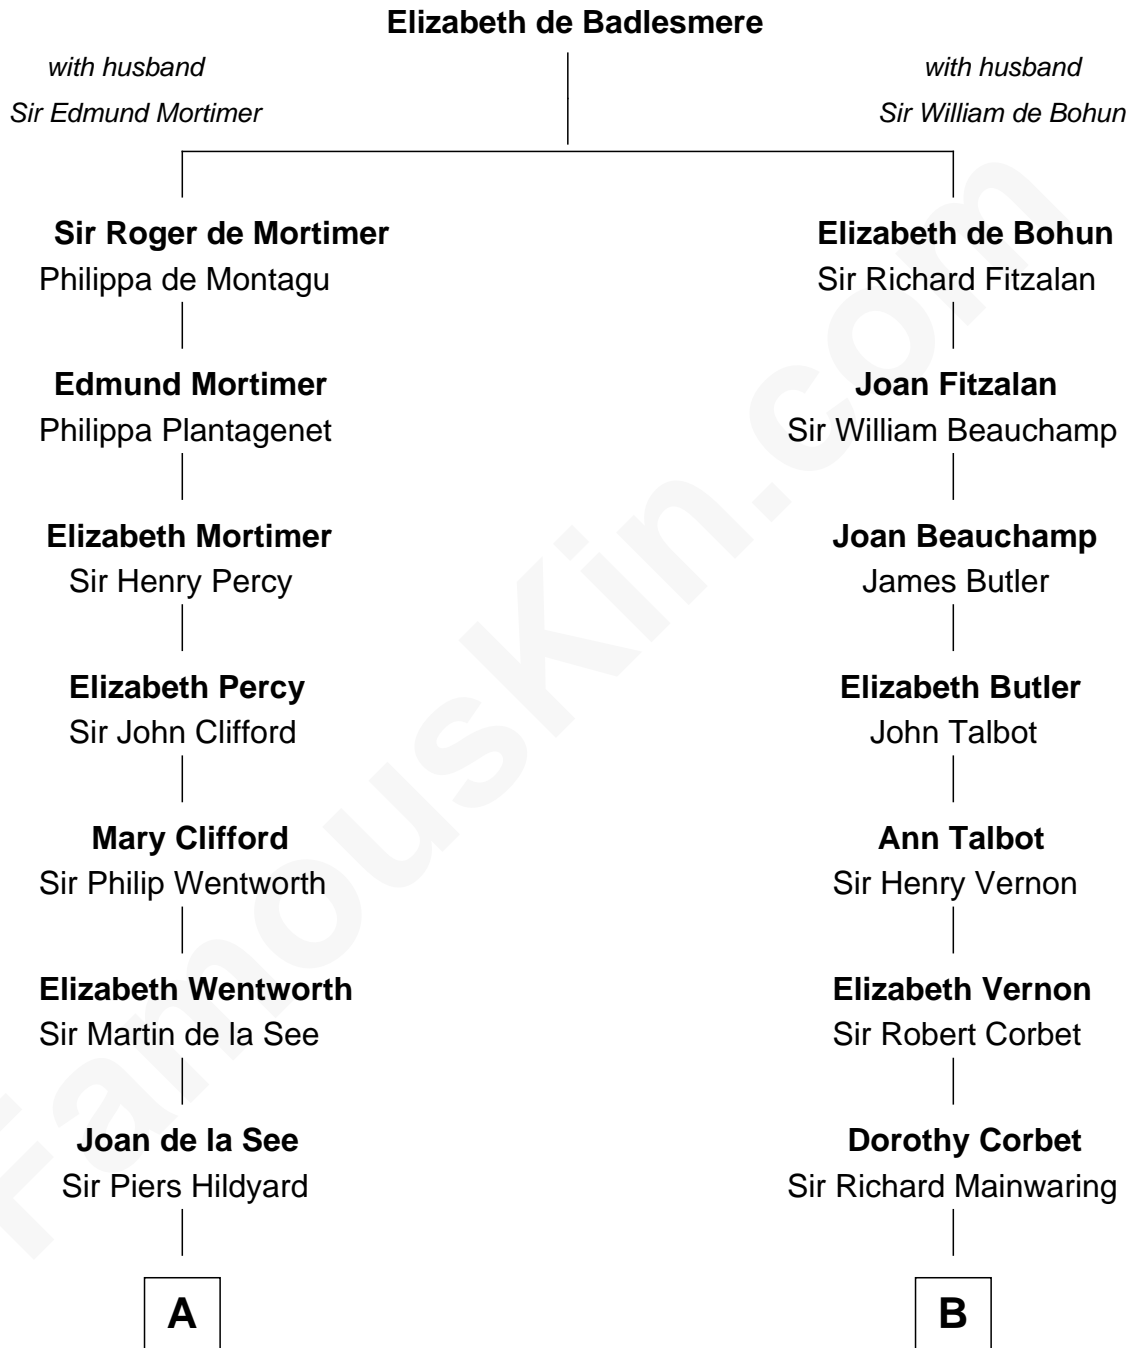

FamousKin.com Relationship Chart of

Calvin Coolidge

30th U.S. President

20th cousin of

Shadoe Stevens

Radio Disc Jockey

C

Sally Briggs Brown
Israel Chase Brewer