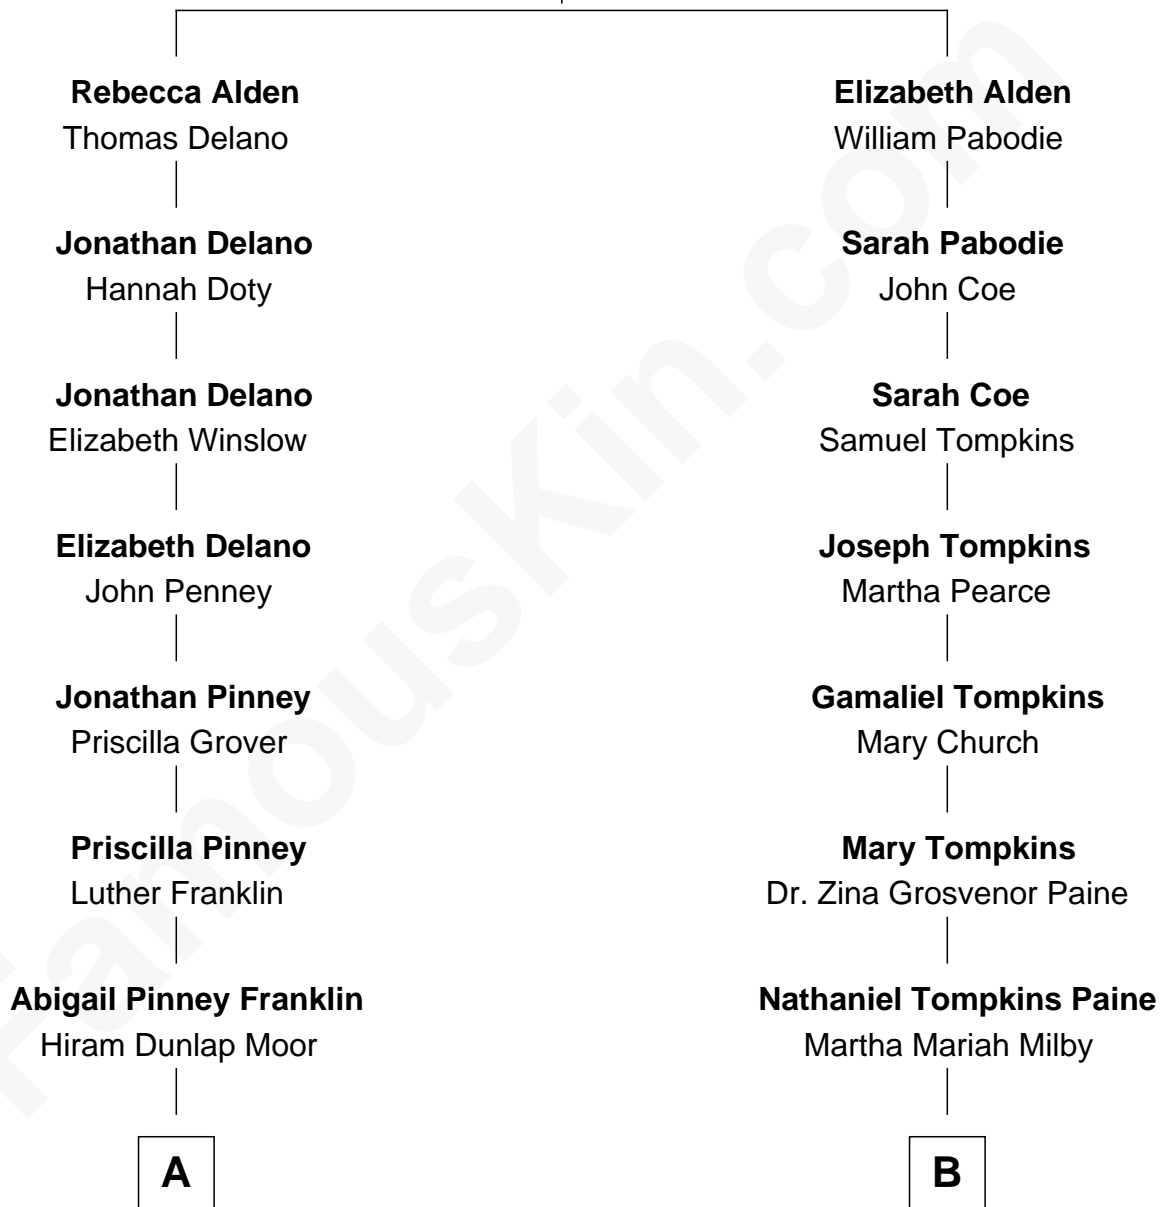

FamousKin.com Relationship Chart of

Calvin Coolidge

30th U.S. President

8th cousin of

Charles M. Dale

66th Governor of New Hampshire

John Alden
Priscilla Mullins

A

Victoria Josephine Moor
Col. John Calvin Coolidge

Calvin Coolidge
30th U.S. President

B

Maud Paine
Fred Vernon Dale

Charles M. Dale
66th Governor of New Hampshire

FamousKin.com